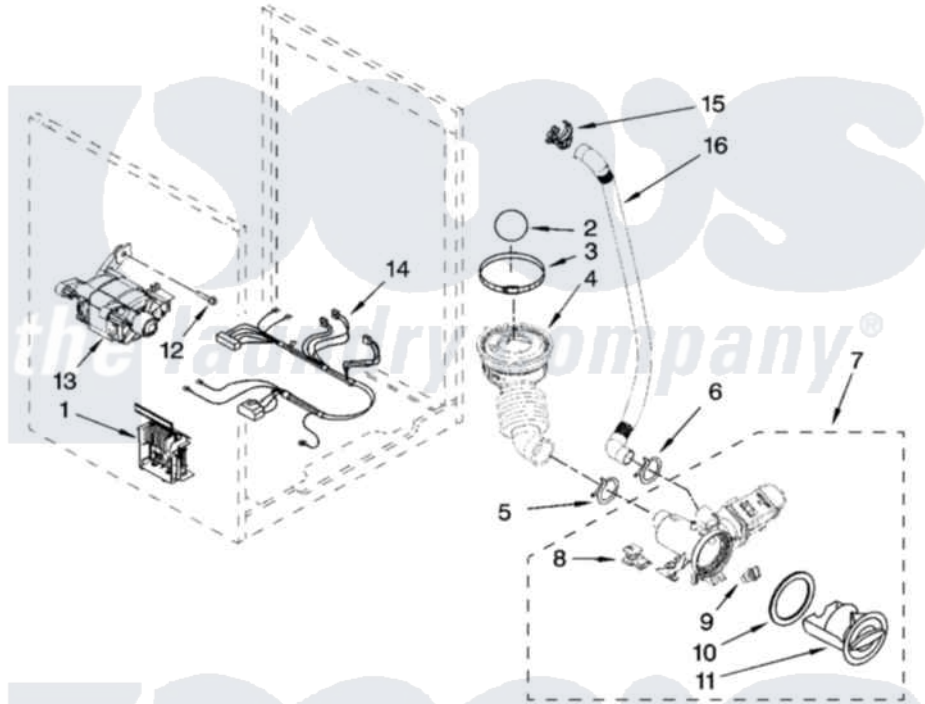

Whirlpool WFW9400SB02 06 - PUMP AND MOTOR PARTS

PUMP AND MOTOR PARTS

For Models: WFW9400SW02, WFW9400SB02, WFW9400ST02, WFW9400SZ02, WFW9400SU02
(White/Chrome) (Black/Chrome) (Biscuit/Gold) (White/Blue) (Ultimate Silver)

W10252274

9

Whirlpool [Residential Whirlpool WFW9400SB02 Washer Parts](#) Parts Diagram 06 - PUMP AND MOTOR PARTS

[Click on the part number to view part](#)

| Item | Original Part Number | Replaced By | Status | Part Description |
|------|---------------------------|---------------------------|--------|----------------------|
| 1 | 8183196 | | | Motor Control Unit |
| 2 | W10121657 | | | Ball |
| 3 | 8181734 | 696392 | | Hose Clamp |
| 4 | 8181732 | | | Hose, Tub To Pump |
| 5 | 8181753 | 285655 | | Clamp, Hose |
| 6 | 8181752 | 3367052 | | Clamp, Hose |
| 7 | 8182821 | 280187 | | Pump-Water |
| 8 | 8182820 | | | Grommet, Damper |
| 9 | 8182816 | | | Grommet, Damper |
| 10 | 8181736 | | | Seal, Filter Cap |
| 11 | 8183027 | | | Cap, Filter |
| 12 | W10128585 | | | Bolt, Motor |
| 13 | 8182793 | | | Motor, Drive |
| 14 | W10189680 | | | Harness, Motor |
| 15 | 8182209 | | | Retainer, Drain Hose |
| 16 | 8181740 | W10003250 | | Hose, Drain-Inner |