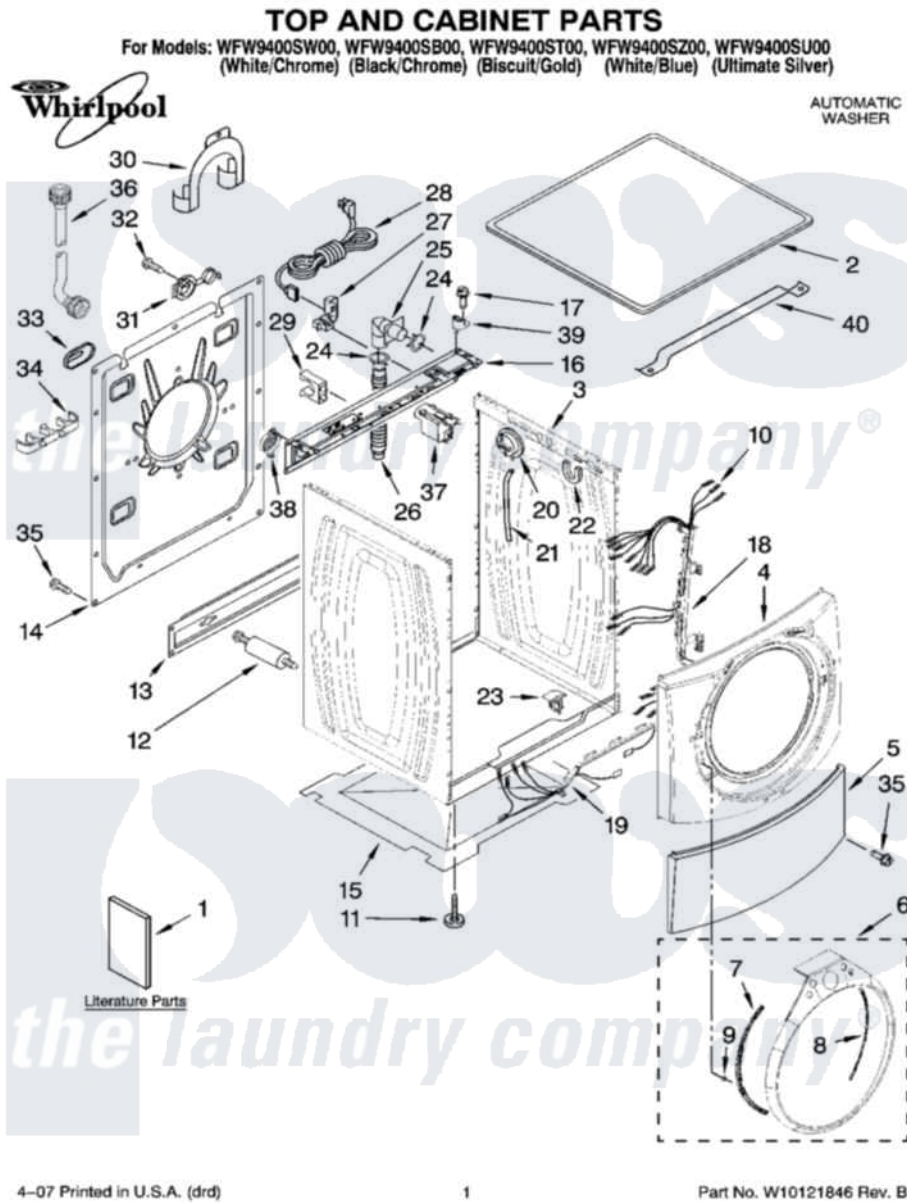

Whirlpool WFW9400ST00 01 - TOP AND CABINET PARTS

4-07 Printed in U.S.A. (dtd)

1

Part No. W10121846 Rev. B

Whirlpool [Residential Whirlpool WFW9400ST00 Washer Parts](#) Parts Diagram 01 - TOP AND CABINET PARTS
 Click on the part number to view part

Item	Original Part Number	Replaced By	Status	Part Description
1	8183052			Use And Care Guide
"	8183018		Not Available	Tech Sheet
"	8183017		Not Available	Quick Start Guide
"	W10140716		Not Available	Energy Guide
2	8181641			Top
"	8183061			Top
"	8181830			Top
"	W10121849	8183007		Top
3	8183144			Cabinet
"	8183212			Cabinet
"	8183213			Cabinet
"	8183214			Cabinet
4	8183151	W10015590		Panel
"	8183215			Panel, Front
"	8183216			Panel, Front
"	8183217			Panel, Front