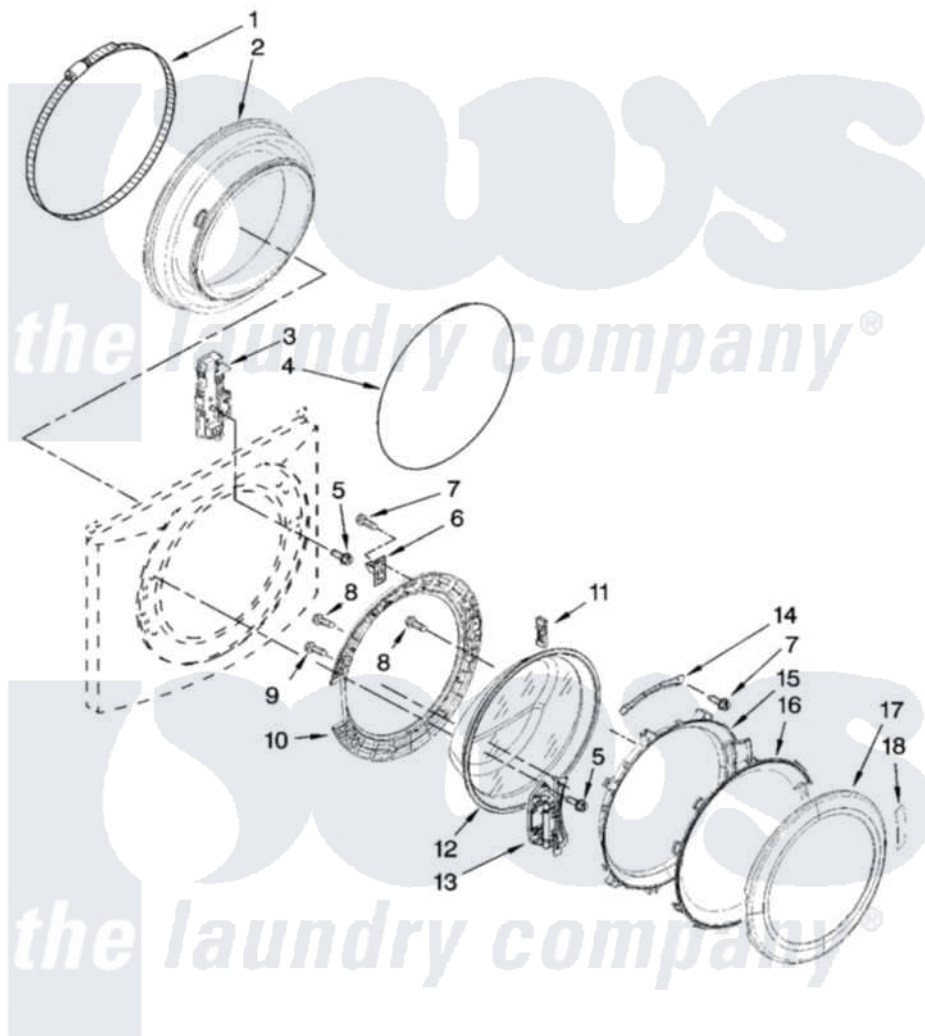

Whirlpool WFW9400ST00 02 - DOOR AND LATCH PARTS

DOOR AND LATCH PARTS

For Models: WFW9400SW00, WFW9400SB00, WFW9400ST00, WFW9400SZ00, WFW9400SU00
(White/Chrome) (Black/Chrome) (Biscuit/Gold) (White/Blue) (Ultimate Silver)

W10121846

3

Whirlpool [Residential Whirlpool WFW9400ST00 Washer Parts](#) Parts Diagram 02 - DOOR AND LATCH PARTS

[Click on the part number to view part](#)

Item	Original Part Number	Replaced By	Status	Part Description
1	8182210			Clamp, Bellow
2	8182119			Bellow
3	8183270			Lock, Door
4	8182211			Clamp, Bellow To Front Panel
5	8181760	8540725		Screw
6	8183198	W10217552		Hook, Door
7	8181758	8182214		Screw
8	8181661			Screw, Actuator
9	8181660			Screw
10	8183195			Frame, Door Back Support
11	8181659	W10128586		Clamp, Glass Support
12	8181655			Glass, Door
13	8183202			Hinge, Door
14	8183199	W10295703		Clamp, Glass
15	8183256			Frame, Door Front Support
16	8183255			Screen, Door

17	8183220	W10069120	Trim Ring, Outer Door
"	8183221	W10069160	Ring-Trim
"	8183219		Trim Ring, Outer Door
18	W10121607		Pad, Door Handle