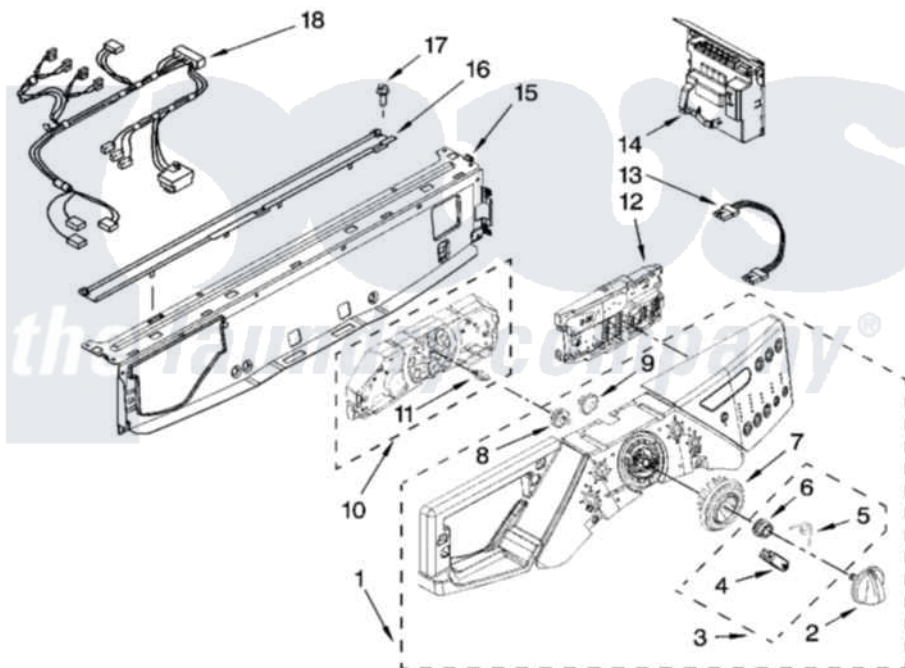

Whirlpool WFW9400ST00 03 - CONTROL PANEL PARTS

CONTROL PANEL PARTS

For Models: WFW9400SW00, WFW9400SB00, WFW9400ST00, WFW9400SZ00, WFW9400SU00
(White/Chrome) (Black/Chrome) (Biscuit/Gold) (White/Blue) (Ultimate Silver)

4

W10121846

[Whirlpool Residential Whirlpool WFW9400ST00 Washer Parts](#) Parts Diagram 03 - CONTROL PANEL PARTS

[Click on the part number to view part](#)

Item	Original Part Number	Replaced By	Status	Part Description
1	8183229			Panel, Control
"	8183230			Panel, Control
"	8183231			Panel, Control
"	8183232			Panel, Control
"	8183233			Panel, Control
2	W10131369			Knob, Control
"	W10131370			Knob, Control
"	W10131372			Knob, Control
"	W10131373			Knob, Control
"	W10131371			Knob, Control
3	W10133927			Wheel, Detent Kit
4	W10131661	W10133927		Wheel, Detent Kit
5	W10131377	W10133927		Wheel, Detent Kit
6	W10131378	W10133927		Wheel, Detent Kit
7	W10131376	W10012410		Knob, Light Ring
8	W10131381			Wheel, Encoder

9	W10131382	W10012440	Retainer-Snap
10	8183262	W10164402	User Interface, Center
11	8183177		Adapter, Encoder Wheel
12	8183263	W10319813	Control-Elec
13	8183254		Harness, Wiring
14	8183259		Microcomputer, Machine Control
15	8183203	W10059240	Brace, Front Top
16	8183204		Channel, Water
17	8181756	488729	Screw
18	8183266		Harness, Wiring