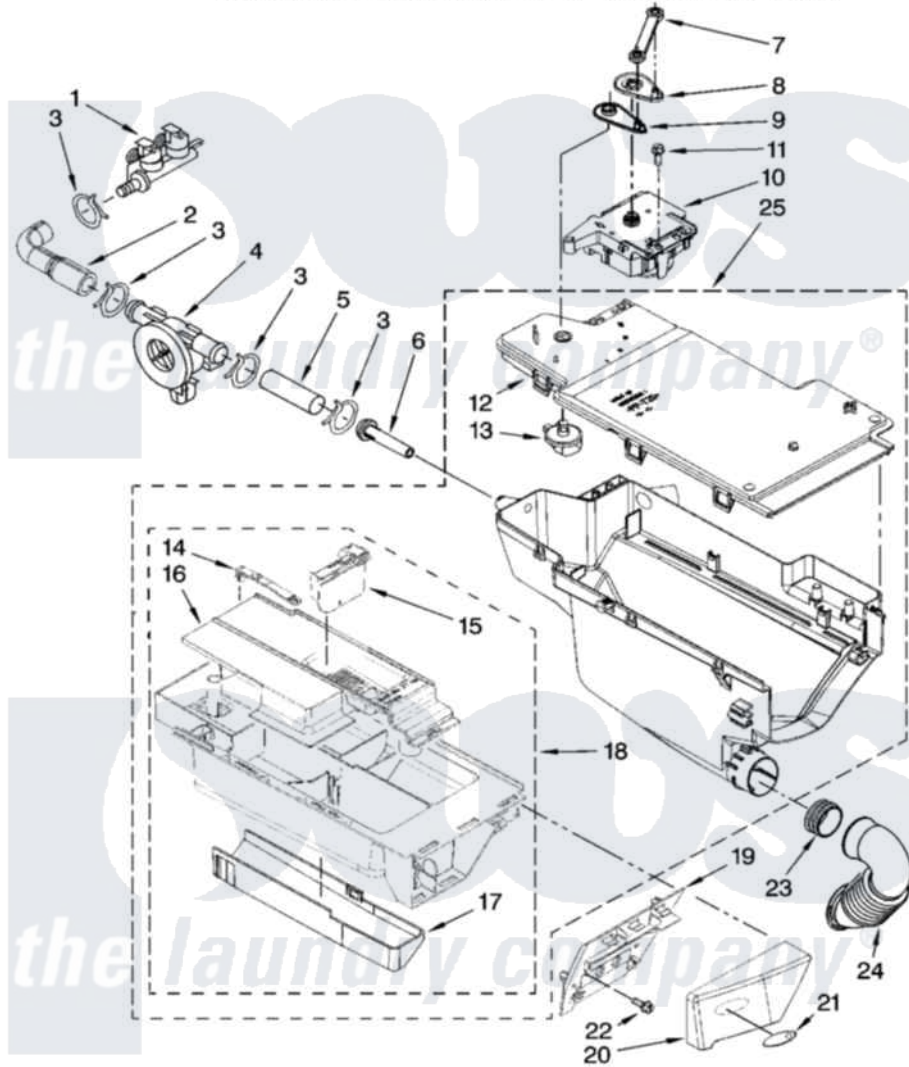

Whirlpool WFW9400ST00 04 - DISPENSER PARTS

DISPENSER PARTS

For Models: WFW9400SW00, WFW9400SB00, WFW9400ST00, WFW9400SZ00, WFW9400SU00
(White/Chrome) (Black/Chrome) (Biscuit/Gold) (White/Blue) (Ultimate Silver)

W10121846

5

Whirlpool [Residential Whirlpool WFW9400ST00 Washer Parts](#) Parts Diagram 04 - DISPENSER PARTS
Click on the part number to view part

Item	Original Part Number	Replaced By	Status	Part Description
1	8182862			Valve, Inlet
2	8183182			Hose, Flowmeter
3	8181751	489503		Clamp
4	8181696	W10110225		Flowmeter
5	8183180			Hose, Inlet Nozzle
6	8183181			Nozzle, Inlet
7	8183183			Lever, Water Distribution
8	8183184			Cam, Actuator
9	8183185	W10161052		Lever, Water Distribution
10	8183186	W10352973		Actuator
11	8181661			Screw, Actuator
12	8183178	W10164400		Plate, Distribution
13	8181712			Nozzle, Distribution
14	8181721			Hook, Drawer
15	W10121596			Separator, With Selection Slider
16	W10121861			Syphon, Bleach/Softener

17	8183179		Cover, Detergent Drawer
18	8183174		Drawer, Detergent
19	8183238	W10156617	Bracket, Handle Fixation
20	8183234	280214	Handle
"	8183235	280215	Handle
"	8183236	280216	Handle
"	8183237	280217	Handle
21	8183253		Medallion
22	8182214		Screw
23	8181747		Seal
24	8181718		Tube, Dispenser To Bellow
25	8183176	W10169232	Dispenser, Complete