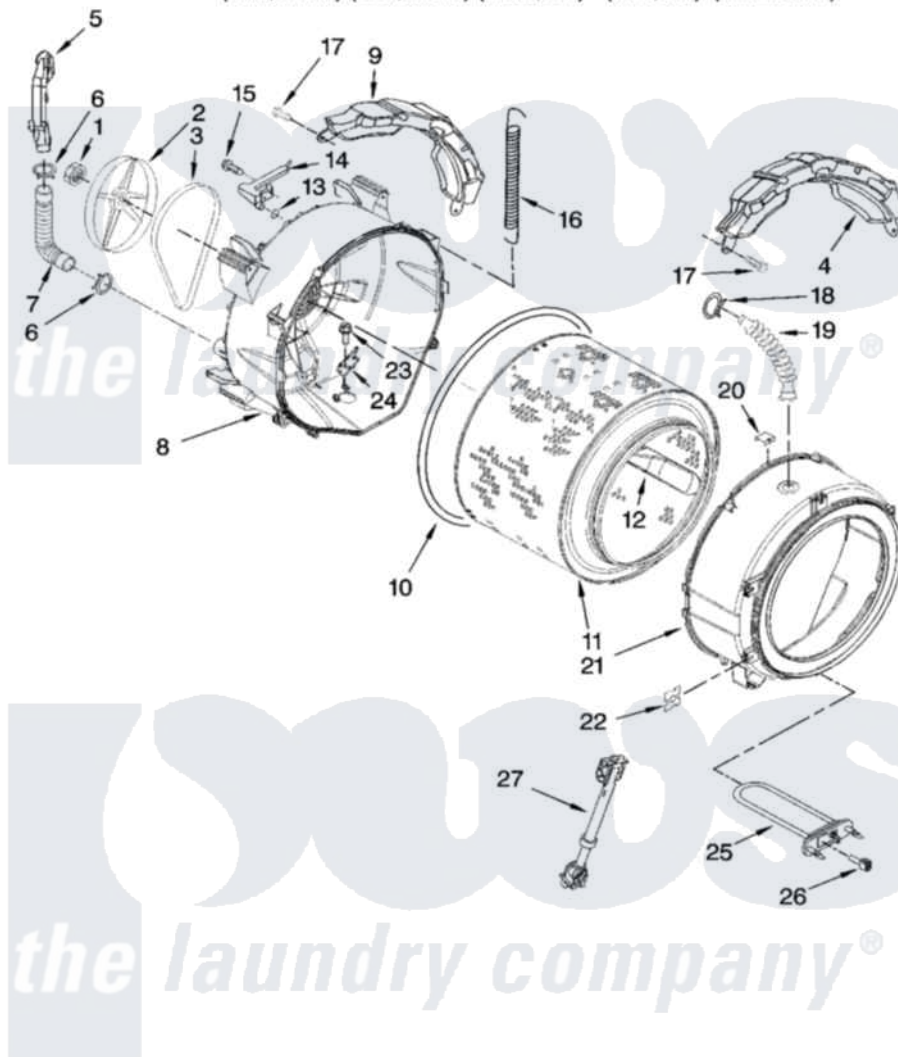

Whirlpool WFW9400ST00 05 - TUB AND BASKET PARTS

TUB AND BASKET PARTS

For Models: WFW9400SW00, WFW9400SB00, WFW9400ST00, WFW9400SZ00, WFW9400SU00
(White/Chrome) (Black/Chrome) (Biscuit/Gold) (White/Blue) (Ultimate Silver)

W10121846

7

Whirlpool Residential Whirlpool WFW9400ST00 Washer Parts Parts Diagram 05 - TUB AND BASKET PARTS

[Click on the part number to view part](#)

Item	Original Part Number	Replaced By	Status	Part Description
1	8181672	W10283361		Nut, Pulley
2	8182650			Pulley
3	8183269	W10388414		Belt
4	8181645	W10008880		Counterweight, Front
5	8181744			Pipe, Ventilation
6	8181746	W10208156		Clamp
7	8181743			Hose, Exhaust
8	8181666	W10253866		Tub-Outer
9	8181644			Counterweight, Rear
10	8181673			Gasket, Tub
11	8182247	W10269756		Basket
12	8182233			Baffle, Basket
13	8181748	W10250553		O-Ring, Air Trap
14	8181731			Airtrap
15	8181785			Screw
16	8182814			Spring, Suspension

17	8181647	W10182109	Screw-Kit
18	8181742	3367052	Clamp, Hose
19	8183187	8540015	Hose, Exhaust
20	8181667	8540092	Clamp, Tub
21	8182312	285981	Tub-Outer
22	8182512		Nut, Push-In
23	8182214		Screw
24	8181686	W10250558	Bracket, Heater Support
25	8182666		Element, Heating
26	8181705		Ntc
27	8182812		Shock Absorber