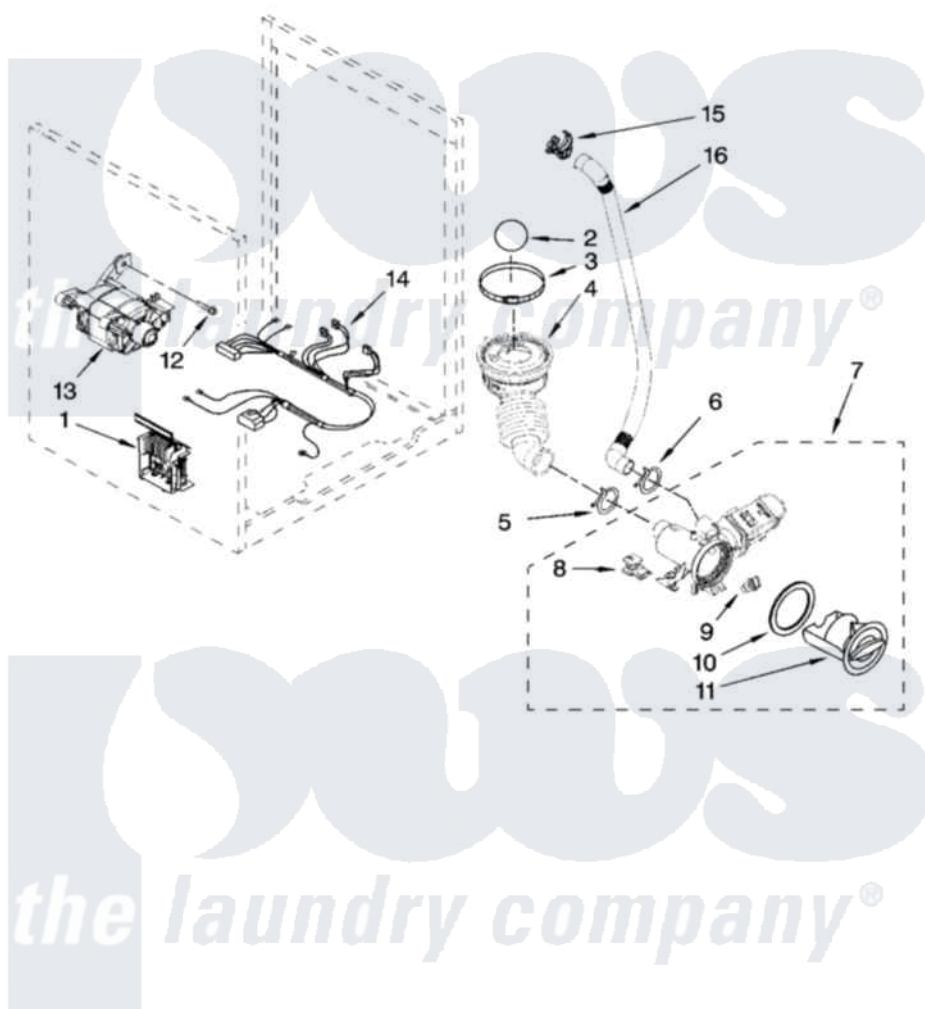

# Whirlpool WFW9400ST00 06 - PUMP AND MOTOR PARTS, OPTIONAL PARTS (NOT INCLUDED)

## PUMP AND MOTOR PARTS

For Models: WFW9400SW00, WFW9400SB00, WFW9400ST00, WFW9400SZ00, WFW9400SU00  
(White/Chrome) (Black/Chrome) (Biscuit/Gold) (White/Blue) (Ultimate Silver)

W10121846

9

Whirlpool [Residential Whirlpool WFW9400ST00 Washer Parts](#) Parts Diagram 06 - PUMP AND MOTOR PARTS, OPTIONAL PARTS (NOT INCLUDED).  
Click on the part number to view part

Item	Original Part Number	Replaced By	Status	Part Description
1	<a href="#">8183196</a>			Motor Control Unit
2	<a href="#">W10121657</a>			Ball
3	8181734	<a href="#">696392</a>		Hose Clamp
4	<a href="#">8181732</a>			Hose, Tub To Pump
5	8181753	<a href="#">285655</a>		Clamp, Hose
6	8181752	<a href="#">3367052</a>		Clamp, Hose
7	8182821	<a href="#">280187</a>		Pump-Water
8	<a href="#">8182820</a>			Grommet, Damper
9	<a href="#">8182816</a>			Grommet, Damper
10	<a href="#">8181736</a>			Seal, Filter Cap
11	<a href="#">8183027</a>			Cap, Filter
12	<a href="#">W10128585</a>			Bolt, Motor
13	<a href="#">8182793</a>			Motor, Drive
14	<a href="#">8183188</a>			Harness, Motor
15	<a href="#">8182209</a>			Retainer, Drain Hose