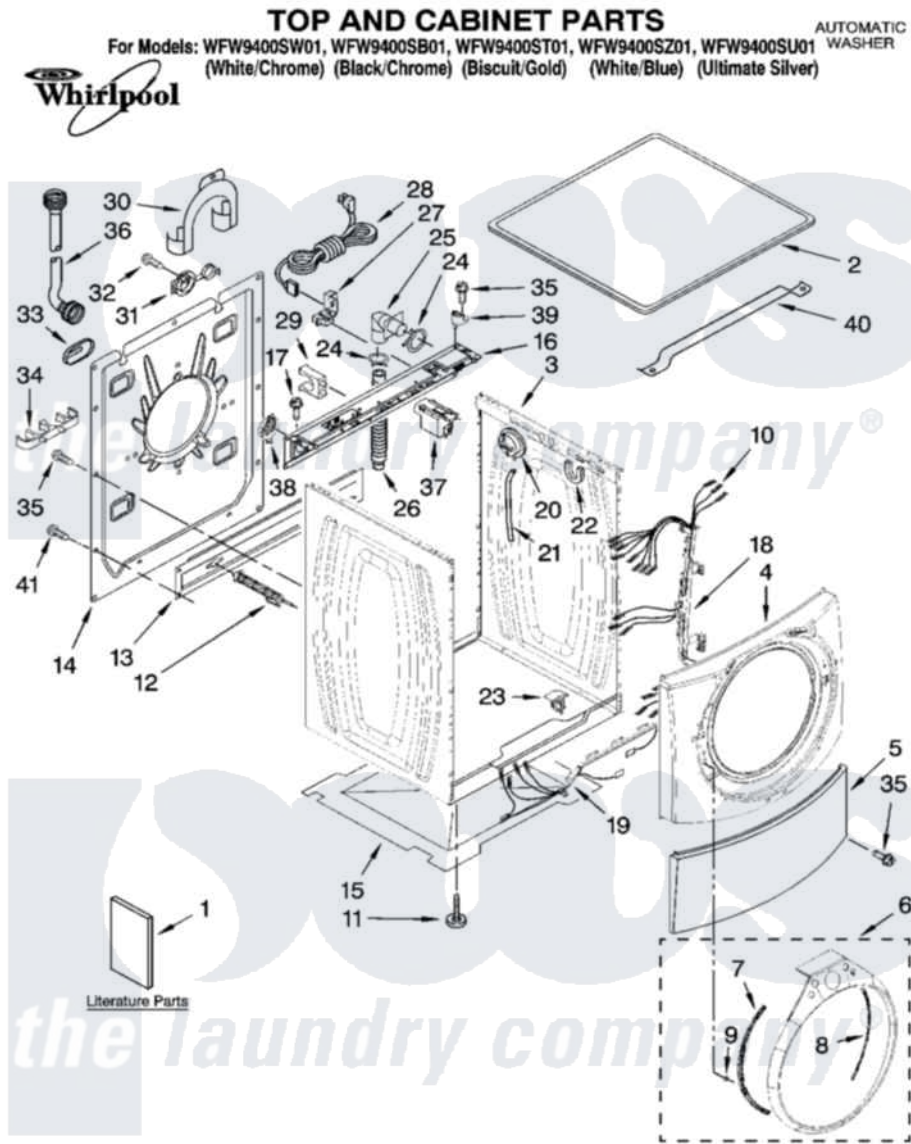

Whirlpool WFW9400ST01 01 - TOP AND CABINET PARTS

Whirlpool Residential Whirlpool WFW9400ST01 Washer Parts Parts Diagram 01 - TOP AND CABINET PARTS
Click on the part number to view part

| Item | Original Part Number | Replaced By | Status | Part Description |
|------|-------------------------|---------------------------|---------------|--------------------|
| 1 | 8183052 | | | Use And Care Guide |
| " | W10168566 | | Not Available | Tech Sheet |
| " | 8183017 | | Not Available | Quick Start Guide |
| " | W10140716 | | Not Available | Energy Guide |
| 2 | 8181799 | 8181641 | | Top |
| " | 8183061 | | | Top |
| " | 8181800 | 8181830 | | Top |
| " | W10121849 | 8183007 | | Top |
| 3 | 8183144 | | | Cabinet |
| " | 8183212 | | | Cabinet |
| " | 8183213 | | | Cabinet |
| " | 8183214 | | | Cabinet |
| 4 | 8183151 | W10015590 | | Panel |
| " | 8183215 | | | Panel, Front |
| " | 8183216 | | | Panel, Front |
| " | 8183217 | | | Panel, Front |