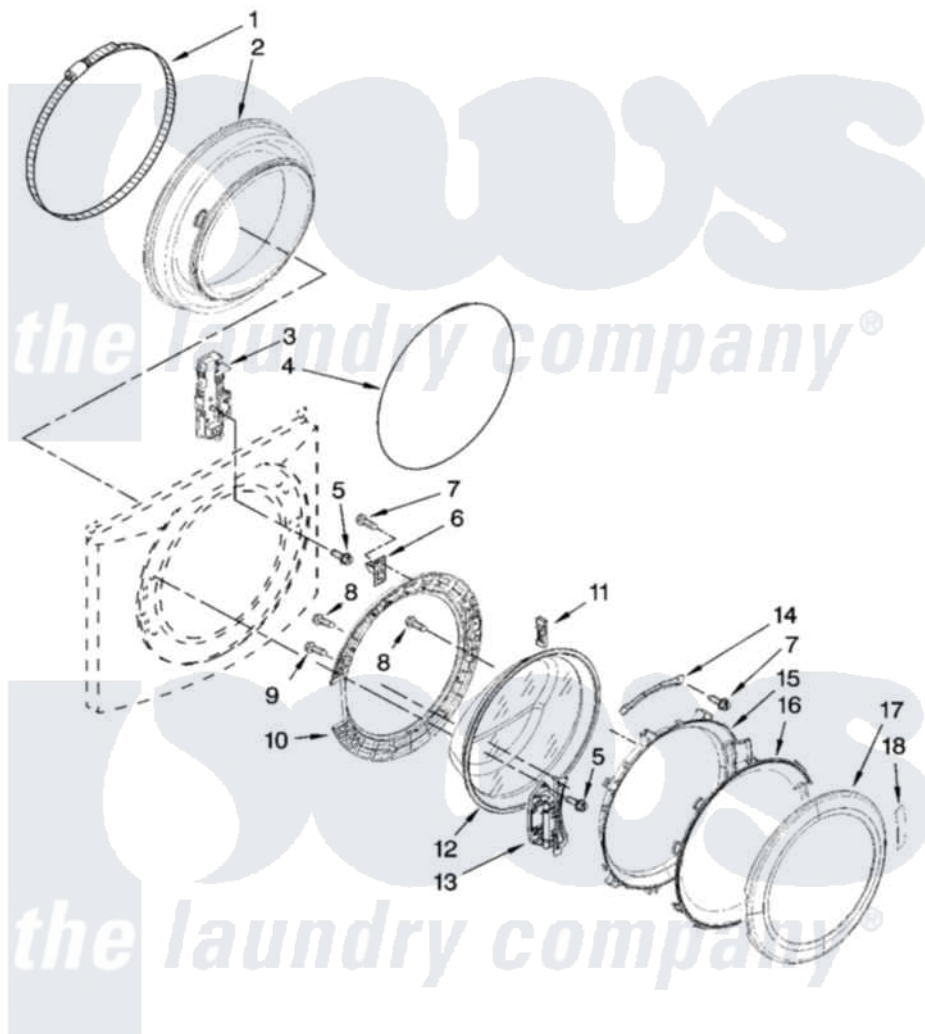

Whirlpool WFW9400ST01 02 - DOOR AND LATCH PARTS

DOOR AND LATCH PARTS

For Models: WFW9400SW01, WFW9400SB01, WFW9400ST01, WFW9400SZ01, WFW9400SU01
(White/Chrome) (Black/Chrome) (Biscuit/Gold) (White/Blue) (Ultimate Silver)

W10169558

3

Whirlpool [Residential Whirlpool WFW9400ST01 Washer Parts](#) Parts Diagram 02 - DOOR AND LATCH PARTS
Click on the part number to view part

Item	Original Part Number	Replaced By	Status	Part Description
1	8182210			Clamp, Bellow
2	8182119			Bellow
3	8183270			Lock, Door
4	8182211			Clamp, Bellow To Front Panel
5	8181760	8540725		Screw
6	8183198	W10217552		Hook, Door
7	8181758	8182214		Screw
8	8181661			Screw, Actuator
9	8181660			Screw
10	8183195			Frame, Door Back Support
11	8181659	W10128586		Clamp, Glass Support
12	8181655			Glass, Door
13	8183202			Hinge, Door
14	8183199	W10295703		Clamp, Glass
15	8183256			Frame, Door Front Support
16	8183255			Screen, Door

17	8183220	W10069120	Trim Ring, Outer Door
"	8183221	W10069160	Ring-Trim
"	8183219		Trim Ring, Outer Door
18	W10121607		Pad, Door Handle