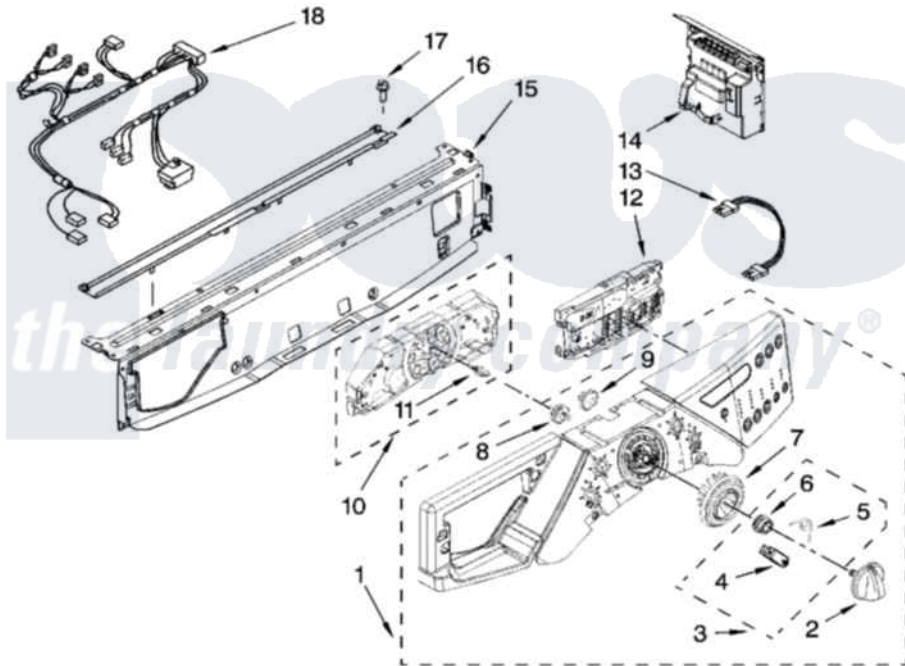

Whirlpool WFW9400ST01 03 - CONTROL PANEL PARTS

CONTROL PANEL PARTS

For Models: WFW9400SW01, WFW9400SB01, WFW9400ST01, WFW9400SZ01, WFW9400SU01
(White/Chrome) (Black/Chrome) (Biscuit/Gold) (White/Blue) (Ultimate Silver)

4

W10169558

[Whirlpool Residential Whirlpool WFW9400ST01 Washer Parts](#) Parts Diagram 03 - CONTROL PANEL PARTS
Click on the part number to view part

Item	Original Part Number	Replaced By	Status	Part Description
1	8183229			Panel, Control
"	8183230			Panel, Control
"	8183231			Panel, Control
"	8183232			Panel, Control
"	8183233			Panel, Control
2	W10131369			Knob, Control
"	W10131370			Knob, Control
"	W10131372			Knob, Control
"	W10131373			Knob, Control
"	W10131371			Knob, Control
3	W10133927			Wheel, Detent Kit
4	W10131661	W10133927		Wheel, Detent Kit
5	W10131377	W10133927		Wheel, Detent Kit
6	W10131378	W10133927		Wheel, Detent Kit
7	W10131376	W10012410		Knob, Light Ring
8	W10131381			Wheel, Encoder

9	W10131382	W10012440	Retainer-Snap
10	W10164402		User Interface, Center
11	8183177		Adapter, Encoder Wheel
12	W10168598	W10319813	Control-Elec
13	W10168511	8183254	Harness, Wiring
14	8183259		Microcomputer, Machine Control
15	8183203	W10059240	Brace, Front Top
16	8183204		Channel, Water
17	8181756	488729	Screw
18	8183266		Harness, Wiring