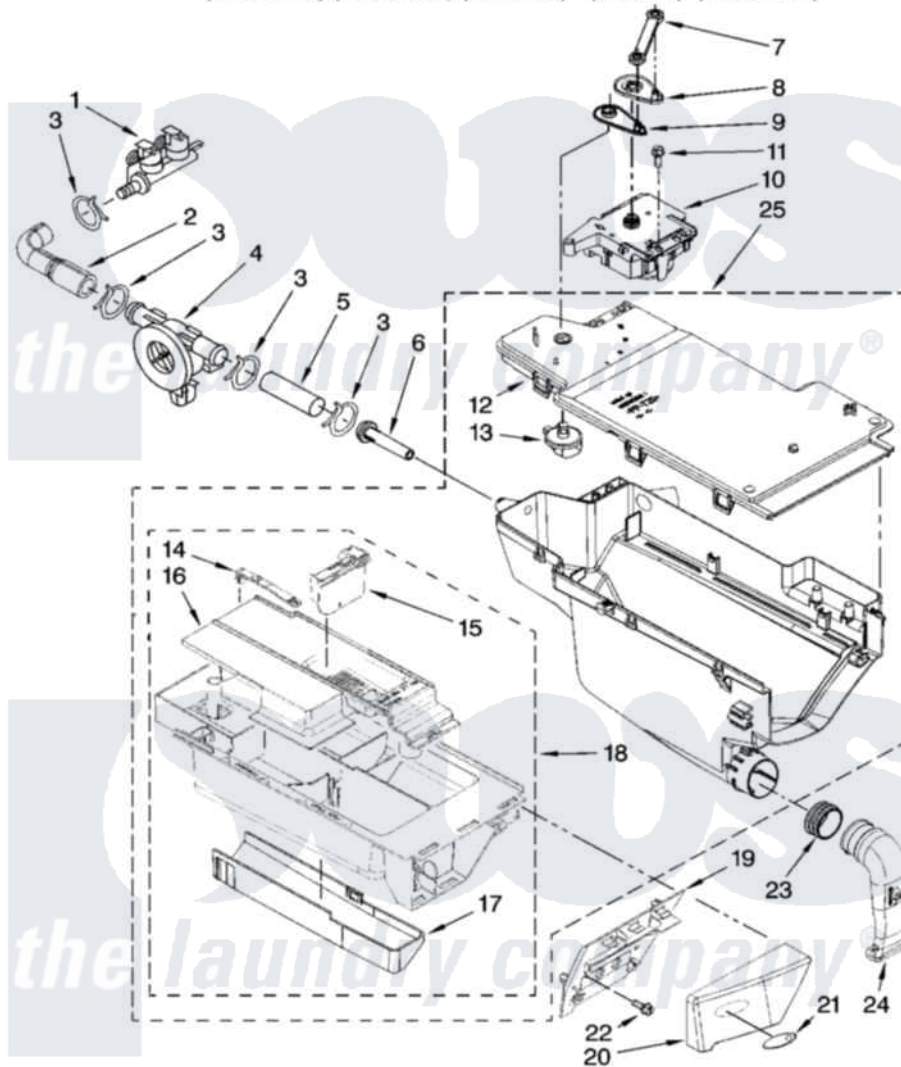

Whirlpool WFW9400ST01 04 - DISPENSER PARTS

DISPENSER PARTS

For Models: WFW9400SW01, WFW9400SB01, WFW9400ST01, WFW9400SZ01, WFW9400SU01
(White/Chrome) (Black/Chrome) (Biscuit/Gold) (White/Blue) (Ultimate Silver)

W10169558

5

Whirlpool [Residential Whirlpool WFW9400ST01 Washer Parts](#) Parts Diagram 04 - DISPENSER PARTS
Click on the part number to view part

Item	Original Part Number	Replaced By	Status	Part Description
1	8182862			Valve, Inlet
2	8183182			Hose, Flowmeter
3	8181751	489503		Clamp
4	8181696	W10110225		Flowmeter
5	8183180			Hose, Inlet Nozzle
6	8183181			Nozzle, Inlet
7	8183183			Lever, Water Distribution
8	8183184			Cam, Actuator
9	8183185	W10161052		Lever, Water Distribution
10	8183186	W10352973		Actuator
11	8181661			Screw, Actuator
12	W10164400			Plate, Distribution
13	8181712			Nozzle, Distribution
14	8181721			Hook, Drawer
15	W10121596			Separator, With Selection Slider
16	W10121861			Syphon, Bleach/Softener

17	8183179		Cover, Detergent Drawer
18	8183174		Drawer, Detergent
19	W10156617		Bracket, Handle Fixation
20	8183234	280214	Handle
"	8183235	280215	Handle
"	8183236	280216	Handle
"	8183237	280217	Handle
21	8183253		Medallion
22	8182214		Screw
23	8181747		Seal
24	8181718		Tube, Dispenser To Bellow
25	W10169232		Dispenser, Complete