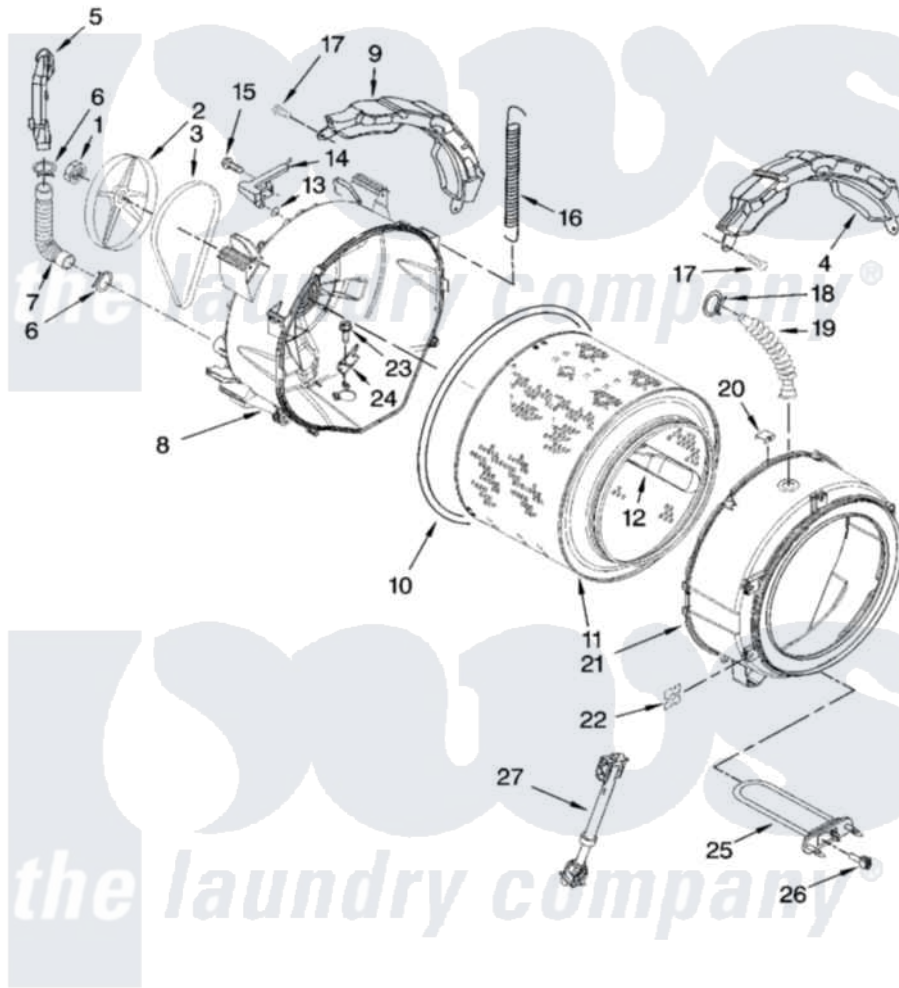

Whirlpool WFW9400ST01 05 - TUB AND BASKET PARTS

TUB AND BASKET PARTS

For Models: WFW9400SW01, WFW9400SB01, WFW9400ST01, WFW9400SZ01, WFW9400SU01
(White/Chrome) (Black/Chrome) (Biscuit/Gold) (White/Blue) (Ultimate Silver)

W10169558

7

Whirlpool Residential Whirlpool WFW9400ST01 Washer Parts Parts Diagram 05 - TUB AND BASKET PARTS
Click on the part number to view part

Item	Original Part Number	Replaced By	Status	Part Description
1	8181672	W10283361		Nut, Pulley
2	8182650			Pulley
3	8183269	W10388414		Belt
4	8181645	W10008880		Counterweight, Front
5	8181744			Pipe, Ventilation
6	8181746	W10208156		Clamp
7	8181743			Hose, Exhaust
8	8181666	W10253866		Tub-Outer
9	8181644			Counterweight, Rear
10	8181673			Gasket, Tub
11	8182247	W10269756		Basket
12	8182233			Baffle, Basket
13	8181748	W10250553		O-Ring, Air Trap
14	8181731			Airtrap
15	8181785			Screw
16	8182814			Spring, Suspension

17	8181647	W10182109	Screw-Kit
18	8181742	3367052	Clamp, Hose
19	8183187	8540015	Hose, Exhaust
20	8181667	8540092	Clamp, Tub
21	8182312	285981	Tub-Outer
22	8182512		Nut, Push-In
23	8182214		Screw
24	8181686	W10250558	Bracket, Heater Support
25	8182666		Element, Heating
26	8181705		Ntc
27	8182812		Shock Absorber