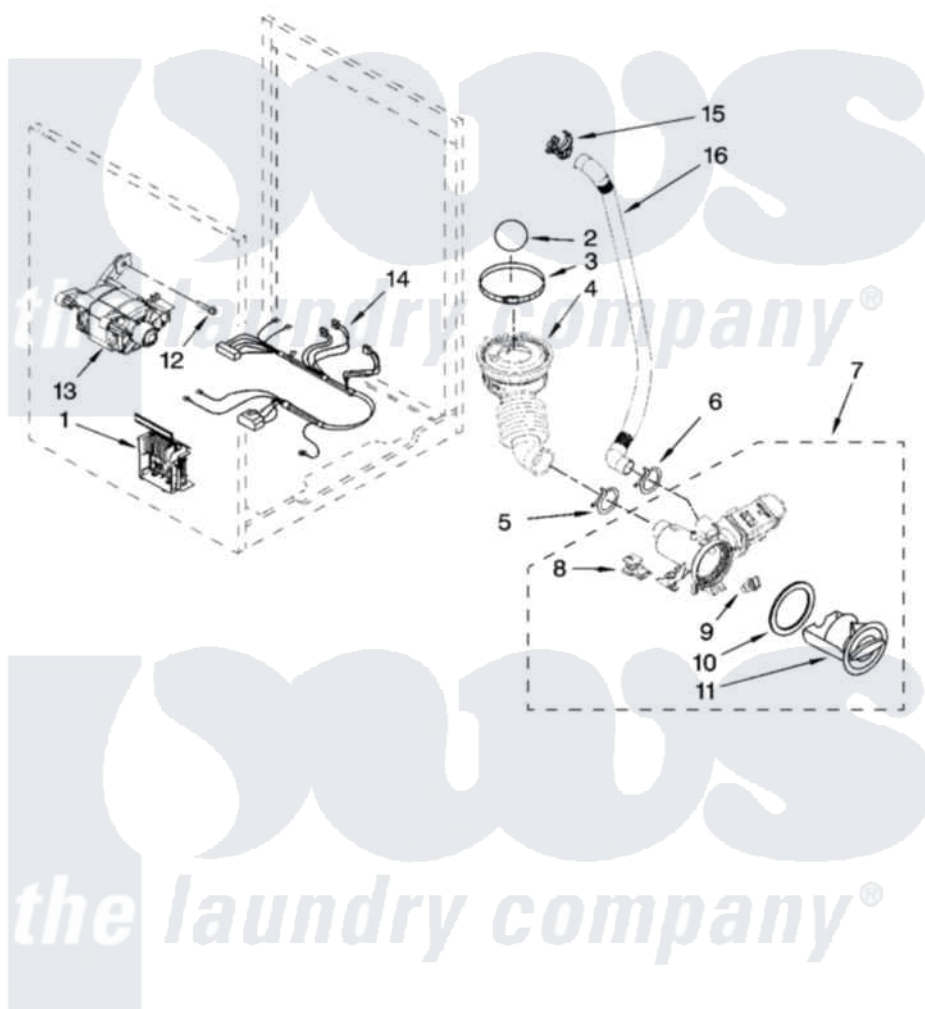

# Whirlpool WFW9400ST01 06 - PUMP AND MOTOR PARTS, OPTIONAL PARTS (NOT INCLUDED)

## PUMP AND MOTOR PARTS

For Models: WFW9400SW01, WFW9400SB01, WFW9400ST01, WFW9400SZ01, WFW9400SU01  
(White/Chrome) (Black/Chrome) (Biscuit/Gold) (White/Blue) (Ultimate Silver)

W10169558

9

Whirlpool [Residential Whirlpool WFW9400ST01 Washer Parts](#) Parts Diagram 06 - PUMP AND MOTOR PARTS, OPTIONAL PARTS (NOT INCLUDED).  
Click on the part number to view part

Item	Original Part Number	Replaced By	Status	Part Description
1	<a href="#">8183196</a>			Motor Control Unit
2	<a href="#">W10121657</a>			Ball
3	8181734	<a href="#">696392</a>		Hose Clamp
4	<a href="#">8181732</a>			Hose, Tub To Pump
5	8181753	<a href="#">285655</a>		Clamp, Hose
6	8181752	<a href="#">3367052</a>		Clamp, Hose
7	8182821	<a href="#">280187</a>		Pump-Water
8	<a href="#">8182820</a>			Grommet, Damper
9	<a href="#">8182816</a>			Grommet, Damper
10	<a href="#">8181736</a>			Seal, Filter Cap
11	<a href="#">8183027</a>			Cap, Filter
12	<a href="#">W10128585</a>			Bolt, Motor
13	<a href="#">8182793</a>			Motor, Drive
14	<a href="#">8183188</a>			Harness, Motor
15	<a href="#">8182209</a>			Retainer, Drain Hose