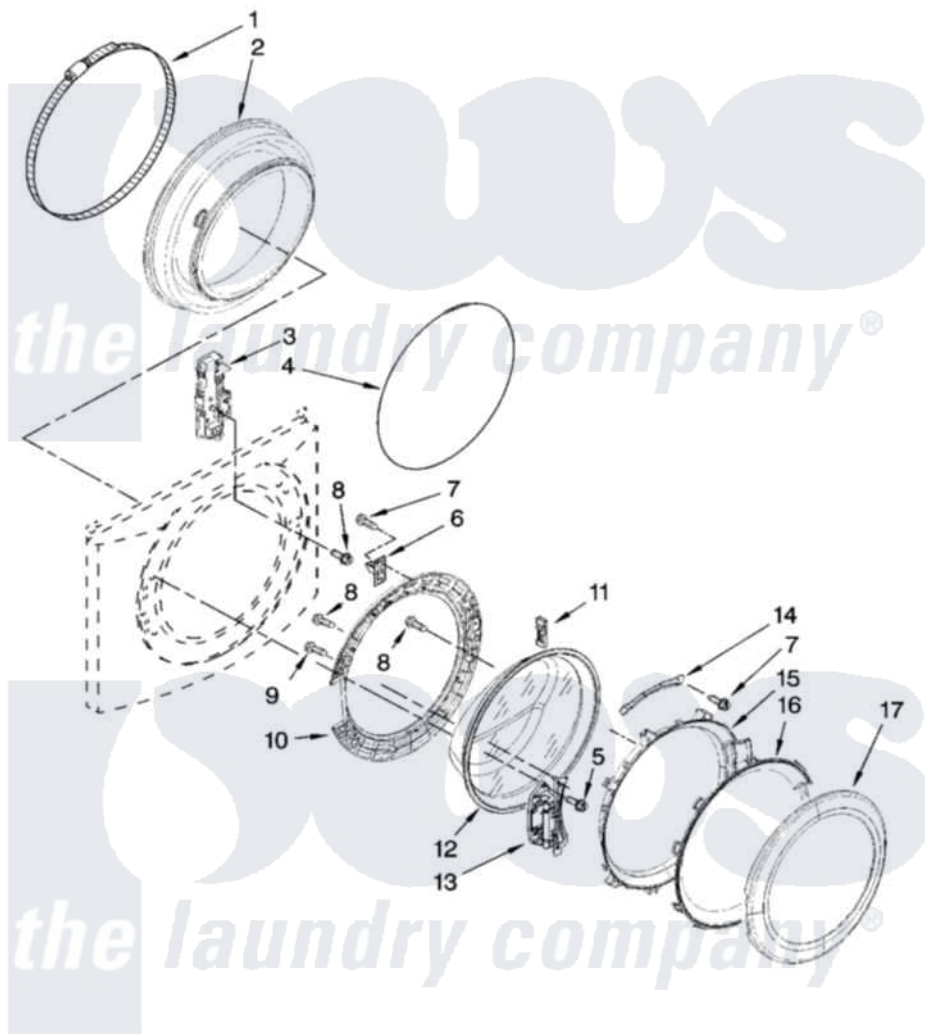

Whirlpool WFW9400ST02 02 - DOOR AND LATCH PARTS

DOOR AND LATCH PARTS

For Models: WFW9400SW02, WFW9400SB02, WFW9400ST02, WFW9400SZ02, WFW9400SU02
(White/Chrome) (Black/Chrome) (Biscuit/Gold) (White/Blue) (Ultimate Silver)

W10252274

3

Whirlpool [Residential Whirlpool WFW9400ST02 Washer Parts](#) Parts Diagram 02 - DOOR AND LATCH PARTS

[Click on the part number to view part](#)

Item	Original Part Number	Replaced By	Status	Part Description
1	8182210			Clamp, Bellow
2	8182119			Bellow
3	8183270			Lock, Door
4	8182211			Clamp, Bellow To Front Panel
5	8181760	8540725		Screw
6	8183198	W10217552		Hook, Door
7	8181758	8182214		Screw
8	8181661			Screw, Actuator
9	8181660			Screw
10	8183195			Frame, Door Back Support
11	8181659	W10128586		Clamp, Glass Support
12	8181655			Glass, Door
13	8183202			Hinge, Door
14	8183199	W10295703		Clamp, Glass
15	8183256			Frame, Door Front Support
16	8183255			Screen, Door

17	W10189784	W10069120	Trim Ring, Outer Door
"	W10189786	W10069160	Ring-Trim
"	W10189787	W10069150	Ring-Trim