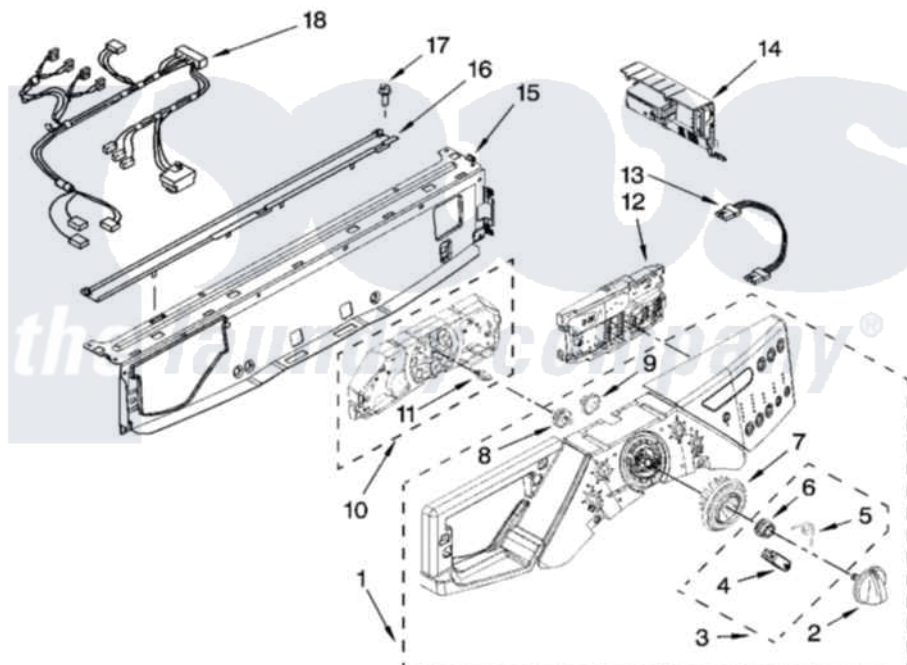

Whirlpool WFW9400ST02 03 - CONTROL PANEL PARTS

CONTROL PANEL PARTS

For Models: WFW9400SW02, WFW9400SB02, WFW9400ST02, WFW9400SZ02, WFW9400SU02
(White/Chrome) (Black/Chrome) (Biscuit/Gold) (White/Blue) (Ultimate Silver)

4

W10252274

Whirlpool Residential Whirlpool WFW9400ST02 Washer Parts Parts Diagram 03 - CONTROL PANEL PARTS

Click on the part number to view part

Item	Original Part Number	Replaced By	Status	Part Description
1	8183229			Panel, Control
"	8183230			Panel, Control
"	8183231			Panel, Control
"	8183232			Panel, Control
"	8183233			Panel, Control
2	W10131369			Knob, Control
"	W10131370			Knob, Control
"	W10131372			Knob, Control
"	W10131373			Knob, Control
"	W10131371			Knob, Control
3	W10133927			Wheel, Detent Kit
4	W10131661	W10133927		Wheel, Detent Kit
5	W10131377	W10133927		Wheel, Detent Kit
6	W10131378	W10133927		Wheel, Detent Kit
7	W10131376	W10012410		Knob, Light Ring
8	W10131381			Wheel, Encoder

9	W10131382	W10012440	Retainer-Snap
10	W10164402		User Interface, Center
11	8183177		Adapter, Encoder Wheel
12	W10191964	W10319813	Control-Elec
13	W10168511	8183254	Harness, Wiring
14	8183259		Microcomputer, Machine Control
15	8183203	W10059240	Brace, Front Top
16	8183204		Channel, Water
17	8181756	488729	Screw
18	8183266		Harness, Wiring