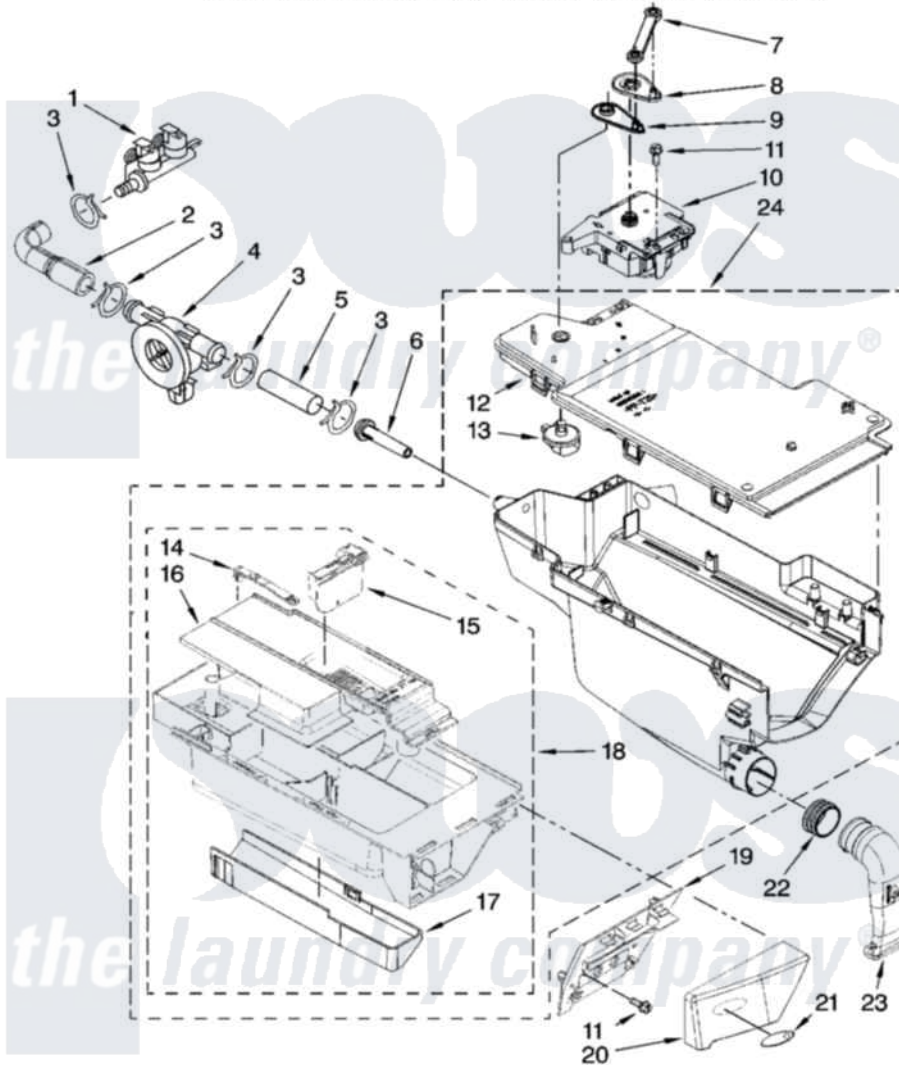

Whirlpool WFW9400ST02 04 - DISPENSER PARTS

DISPENSER PARTS

For Models: WFW9400SW02, WFW9400SB02, WFW9400ST02, WFW9400SZ02, WFW9400SU02
(White/Chrome) (Black/Chrome) (Biscuit/Gold) (White/Blue) (Ultimate Silver)

W10252274

5

Whirlpool [Residential Whirlpool WFW9400ST02 Washer Parts](#) Parts Diagram 04 - DISPENSER PARTS
Click on the part number to view part

Item	Original Part Number	Replaced By	Status	Part Description
1	8182862			Valve, Inlet
2	8183182			Hose, Flowmeter
3	8181751	489503		Clamp
4	8181696	W10110225		Flowmeter
5	8183180			Hose, Inlet Nozzle
6	8183181			Nozzle, Inlet
7	8183183			Lever, Water Distribution
8	8183184			Cam, Actuator
9	W10161052			Lever, Water Distribution
10	8183186	W10352973		Actuator
11	8181661			Screw, Actuator
12	W10164400			Plate, Distribution
13	8181712			Nozzle, Distribution
14	8181721			Hook, Drawer
15	W10121596			Separator, With Selection Slider
16	W10121861			Syphon, Bleach/Softener

17	8183179		Cover, Detergent Drawer
18	8183174		Drawer, Detergent
19	W10156617		Bracket, Handle Fixation
20	8183234	280214	Handle
"	8183235	280215	Handle
"	8183236	280216	Handle
"	8183237	280217	Handle
21	8183253		Medallion
22	8181747		Seal
23	8181718		Tube, Dispenser To Bellow
24	W10169232		Dispenser, Complete