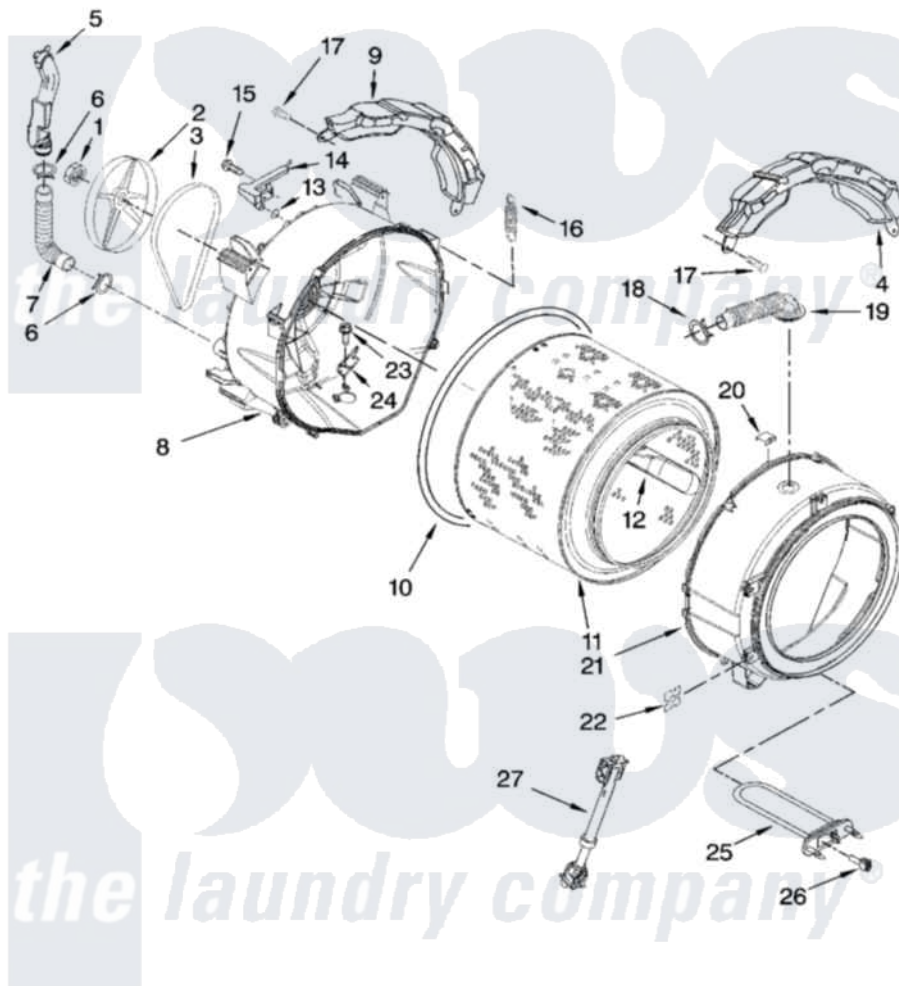

Whirlpool WFW9400ST02 05 - TUB AND BASKET PARTS

TUB AND BASKET PARTS

For Models: WFW9400SW02, WFW9400SB02, WFW9400ST02, WFW9400SZ02, WFW9400SU02
(White/Chrome) (Black/Chrome) (Biscuit/Gold) (White/Blue) (Ultimate Silver)

W10252274

7

Whirlpool Residential Whirlpool WFW9400ST02 Washer Parts Parts Diagram 05 - TUB AND BASKET PARTS

[Click on the part number to view part](#)

Item	Original Part Number	Replaced By	Status	Part Description
1	8181672	W10283361		Nut, Pulley
2	8182650			Pulley
3	8181670	W10388414		Belt
4	8181645	W10008880		Counterweight, Front
5	W10253670			Pipe, Ventilation
6	W10208156			Clamp
7	8181743			Hose, Exhaust
8	W10253856	W10253866		Tub-Outer
9	8181644			Counterweight, Rear
10	8181673			Gasket, Tub
11	W10250648	W10269756		Basket
12	W10250572			Baffle, Tub
13	W10250553			O-Ring, Air Trap
14	8181731			Airtrap
15	8181785			Screw
16	8182814			Spring, Suspension

17	8181647	W10182109	Screw-Kit
18	8181742	3367052	Clamp, Hose
19	8183187	8540015	Hose, Exhaust
20	8181667	8540092	Clamp, Tub
21	8182312	285981	Tub-Outer
22	8182512		Nut, Push-In
23	8182214		Screw
24	W10250558		Bracket, Heater Support
25	8182666		Element, Heating
26	8181705		Ntc
27	8182812		Shock Absorber