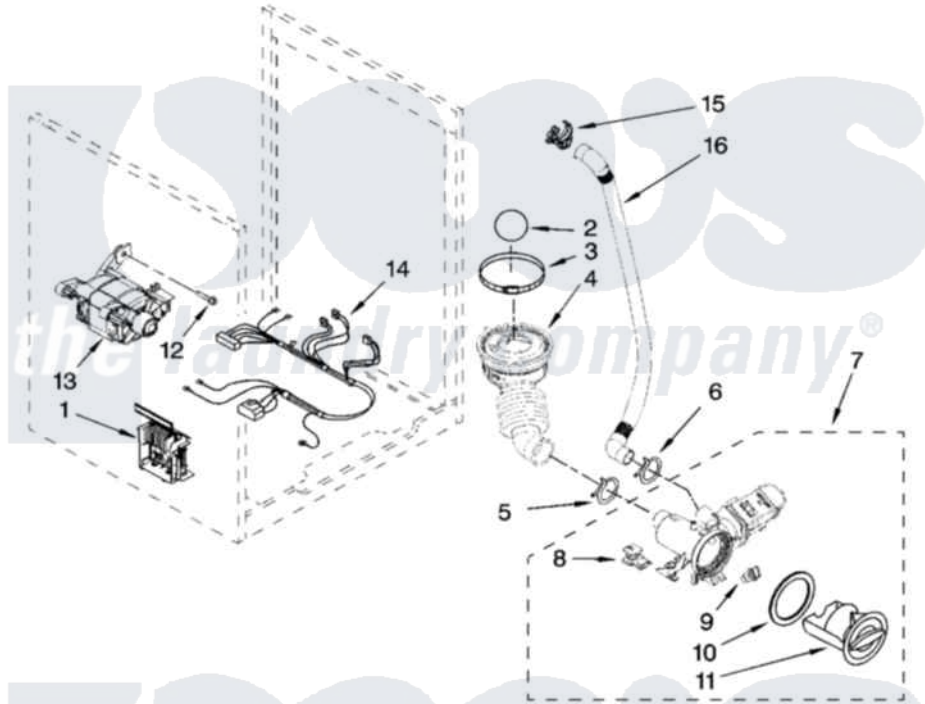

Whirlpool WFW9400ST02 06 - PUMP AND MOTOR PARTS

PUMP AND MOTOR PARTS

For Models: WFW9400SW02, WFW9400SB02, WFW9400ST02, WFW9400SZ02, WFW9400SU02
(White/Chrome) (Black/Chrome) (Biscuit/Gold) (White/Blue) (Ultimate Silver)

W10252274

9

Whirlpool [Residential Whirlpool WFW9400ST02 Washer Parts](#) Parts Diagram 06 - PUMP AND MOTOR PARTS

[Click on the part number to view part](#)

Item	Original Part Number	Replaced By	Status	Part Description
1	8183196			Motor Control Unit
2	W10121657			Ball
3	8181734	696392		Hose Clamp
4	8181732			Hose, Tub To Pump
5	8181753	285655		Clamp, Hose
6	8181752	3367052		Clamp, Hose
7	8182821	280187		Pump-Water
8	8182820			Grommet, Damper
9	8182816			Grommet, Damper
10	8181736			Seal, Filter Cap
11	8183027			Cap, Filter
12	W10128585			Bolt, Motor
13	8182793			Motor, Drive
14	W10189680			Harness, Motor
15	8182209			Retainer, Drain Hose
16	8181740	W10003250		Hose, Drain-Inner