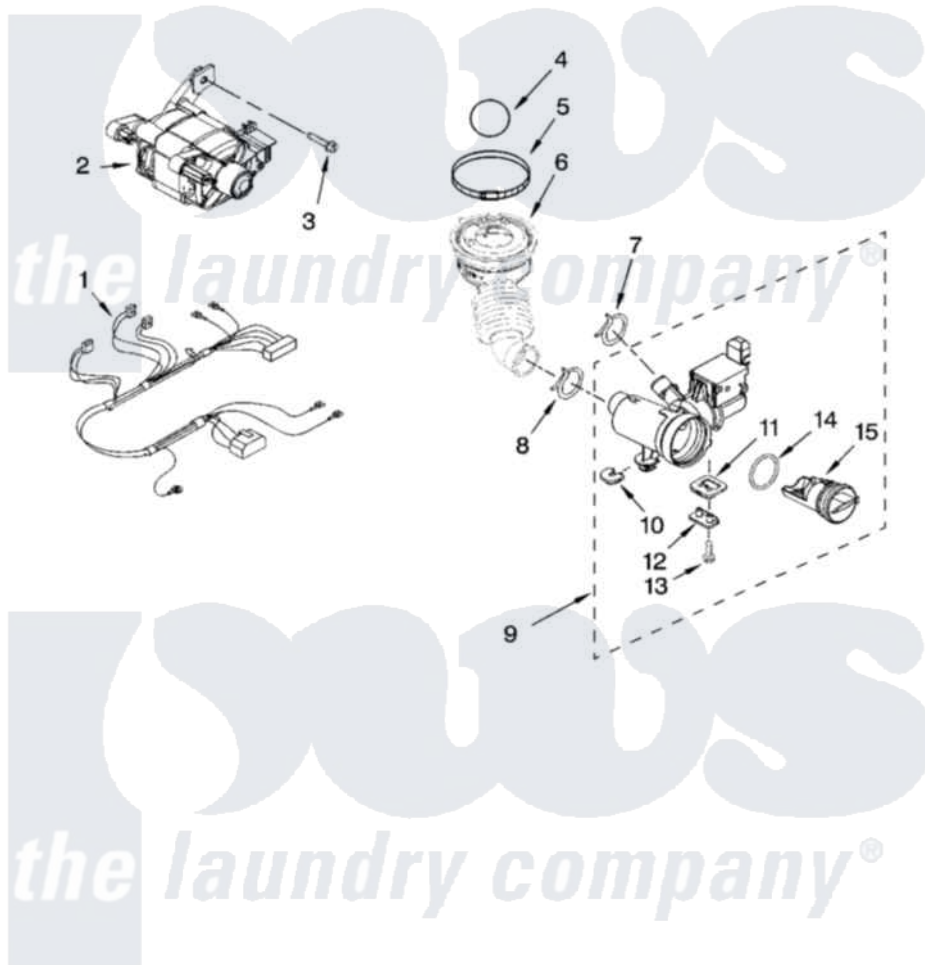

Whirlpool WFW9400STA10 06 - PUMP AND MOTOR PARTS, OPTIONAL PARTS (NOT INCLUDED)

PUMP AND MOTOR PARTS

For Models: WFW9400SWA10, WFW9400SBA10, WFW9400STA10, WFW9400SZA10
(White/Chrome) (Black/Chrome) (Biscuit/Gold) (White/Blue)

W10130064

9

Whirlpool [Residential Whirlpool WFW9400STA10 Washer Parts](#) Parts Diagram 06 - PUMP AND MOTOR PARTS, OPTIONAL PARTS (NOT INCLUDED).
Click on the part number to view part

Item	Original Part Number	Replaced By	Status	Part Description
1	W10116561			Harness, Motor
2	W10004230	W10140583		Motor, Drive
3	8540134			Bolt, Motor
4	W10003330	W10121657		Ball
5	8540008			Clamp
6	W10003240	8181732		Hose, Tub To Pump
7	356138			Clamp, Hose
8	370448	616099		Clamp
9	W10117829	W10130913		Pump
10	W10034820			Foot, Rubber
11	W10034830			Foot, Rubber
12	8540033			Cap, Right Foot
13	8533964			Screw, 10-16 X 1.25
14	8540025	W10130913		Pump
15	8540996	W10130913		Pump