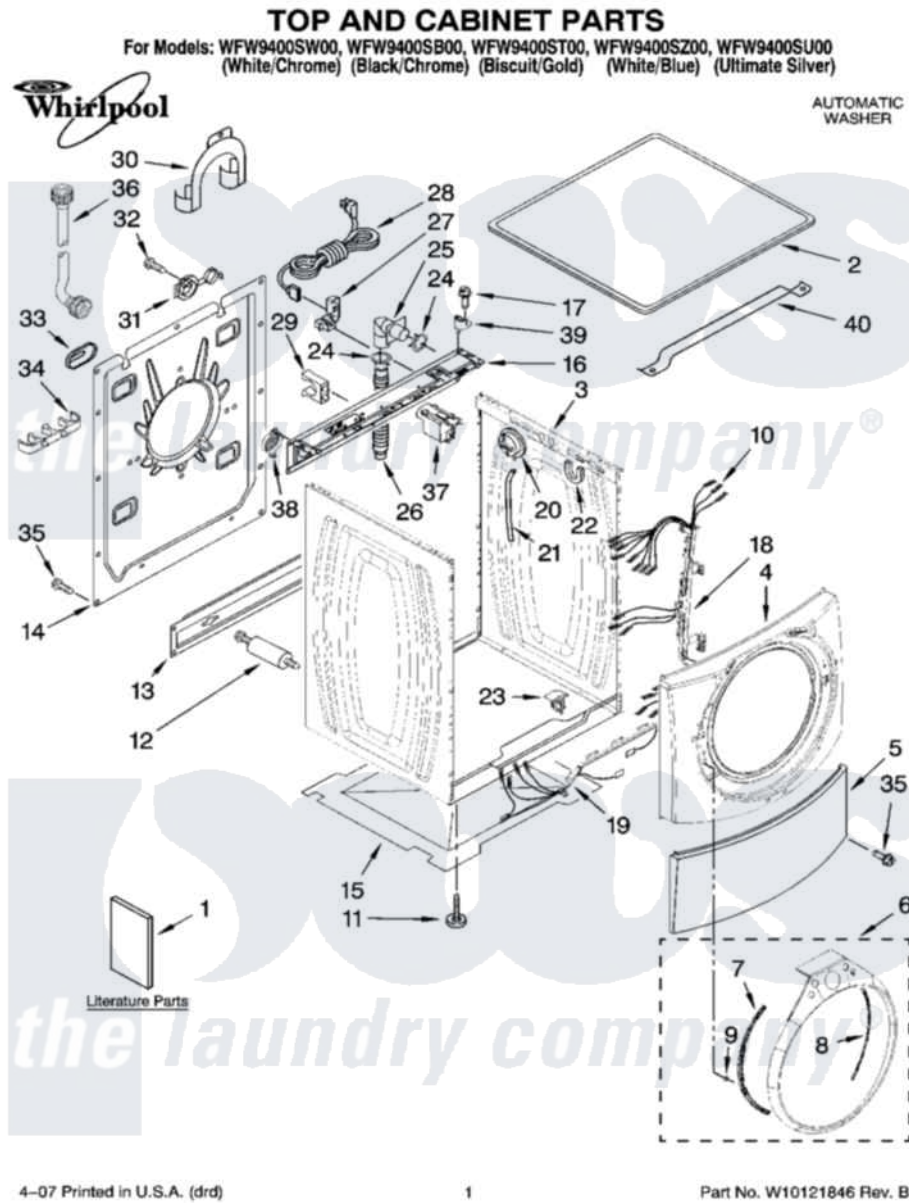

Whirlpool WFW9400SU00 01 - TOP AND CABINET PARTS

Whirlpool Residential Whirlpool WFW9400SU00 Washer Parts Parts Diagram 01 - TOP AND CABINET PARTS
Click on the part number to view part

Item	Original Part Number	Replaced By	Status	Part Description
1	8183052			Use And Care Guide
"	8183018		Not Available	Tech Sheet
"	8183017		Not Available	Quick Start Guide
"	W10140716		Not Available	Energy Guide
2	8181641			Top
"	8183061			Top
"	8181830			Top
"	W10121849	8183007		Top
3	8183144			Cabinet
"	8183212			Cabinet
"	8183213			Cabinet
"	8183214			Cabinet
4	8183151	W10015590		Panel
"	8183215			Panel, Front
"	8183216			Panel, Front
"	8183217			Panel, Front