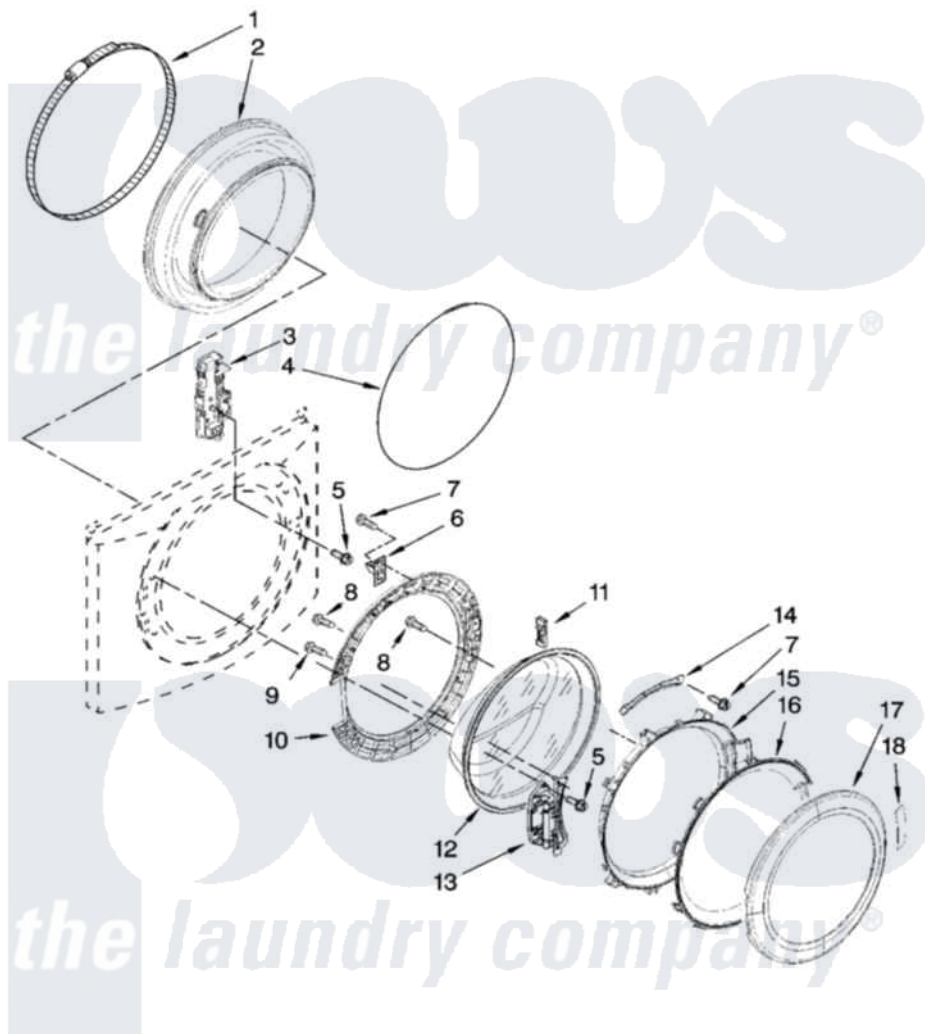

Whirlpool WFW9400SU00 02 - DOOR AND LATCH PARTS

DOOR AND LATCH PARTS

For Models: WFW9400SW00, WFW9400SB00, WFW9400ST00, WFW9400SZ00, WFW9400SU00
(White/Chrome) (Black/Chrome) (Biscuit/Gold) (White/Blue) (Ultimate Silver)

W10121846

3

Whirlpool [Residential Whirlpool WFW9400SU00 Washer Parts](#) Parts Diagram 02 - DOOR AND LATCH PARTS

[Click on the part number to view part](#)

Item	Original Part Number	Replaced By	Status	Part Description
1	8182210			Clamp, Bellow
2	8182119			Bellow
3	8183270			Lock, Door
4	8182211			Clamp, Bellow To Front Panel
5	8181760	8540725		Screw
6	8183198	W10217552		Hook, Door
7	8181758	8182214		Screw
8	8181661			Screw, Actuator
9	8181660			Screw
10	8183195			Frame, Door Back Support
11	8181659	W10128586		Clamp, Glass Support
12	8181655			Glass, Door
13	8183202			Hinge, Door
14	8183199	W10295703		Clamp, Glass
15	8183256			Frame, Door Front Support
16	8183255			Screen, Door

17	8183220	W10069120	Trim Ring, Outer Door
"	8183221	W10069160	Ring-Trim
"	8183219		Trim Ring, Outer Door
18	W10121607		Pad, Door Handle