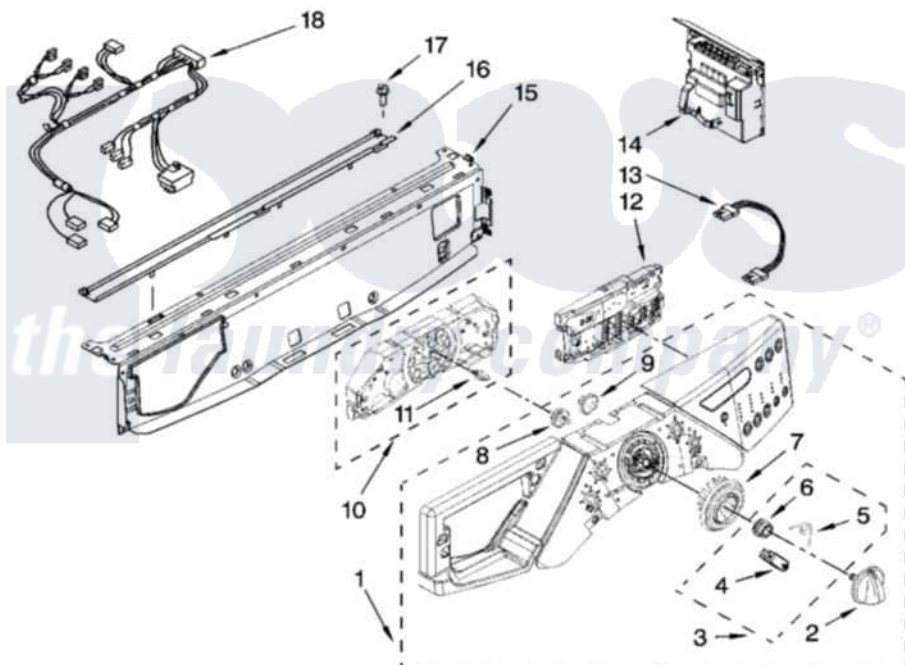

Whirlpool WFW9400SU00 03 - CONTROL PANEL PARTS

CONTROL PANEL PARTS

For Models: WFW9400SW00, WFW9400SB00, WFW9400ST00, WFW9400SZ00, WFW9400SU00
(White/Chrome) (Black/Chrome) (Biscuit/Gold) (White/Blue) (Ultimate Silver)

Whirlpool [Residential Whirlpool WFW9400SU00 Washer Parts](#) Parts Diagram 03 - CONTROL PANEL PARTS

[Click on the part number to view part](#)

| Item | Original Part Number | Replaced By | Status | Part Description |
|------|---------------------------|---------------------------|--------|-------------------|
| 1 | 8183229 | | | Panel, Control |
| " | 8183230 | | | Panel, Control |
| " | 8183231 | | | Panel, Control |
| " | 8183232 | | | Panel, Control |
| " | 8183233 | | | Panel, Control |
| 2 | W10131369 | | | Knob, Control |
| " | W10131370 | | | Knob, Control |
| " | W10131372 | | | Knob, Control |
| " | W10131373 | | | Knob, Control |
| " | W10131371 | | | Knob, Control |
| 3 | W10133927 | | | Wheel, Detent Kit |
| 4 | W10131661 | W10133927 | | Wheel, Detent Kit |
| 5 | W10131377 | W10133927 | | Wheel, Detent Kit |
| 6 | W10131378 | W10133927 | | Wheel, Detent Kit |
| 7 | W10131376 | W10012410 | | Knob, Light Ring |
| 8 | W10131381 | | | Wheel, Encoder |

| | | | |
|----|-------------------------|---------------------------|--------------------------------|
| 9 | W10131382 | W10012440 | Retainer-Snap |
| 10 | 8183262 | W10164402 | User Interface, Center |
| 11 | 8183177 | | Adapter, Encoder Wheel |
| 12 | 8183263 | W10319813 | Control-Elec |
| 13 | 8183254 | | Harness, Wiring |
| 14 | 8183259 | | Microcomputer, Machine Control |
| 15 | 8183203 | W10059240 | Brace, Front Top |
| 16 | 8183204 | | Channel, Water |
| 17 | 8181756 | 488729 | Screw |
| 18 | 8183266 | | Harness, Wiring |