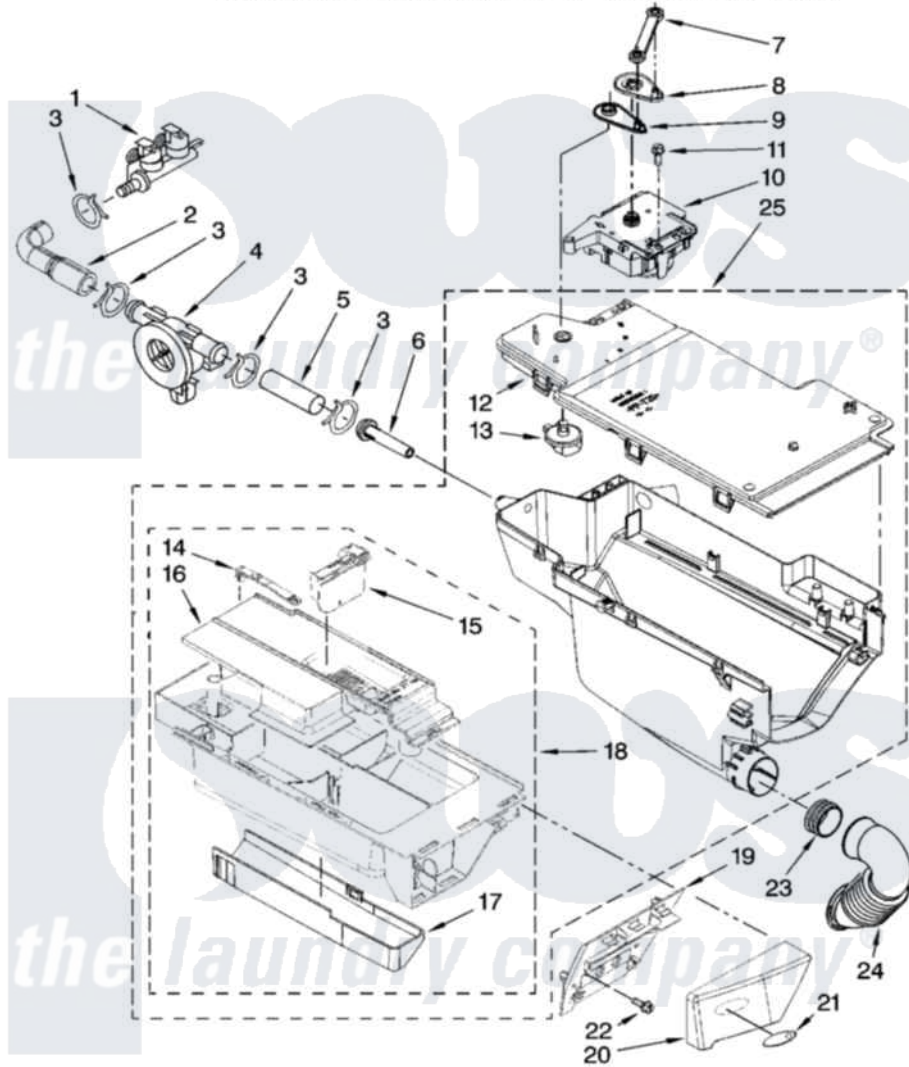

Whirlpool WFW9400SU00 04 - DISPENSER PARTS

DISPENSER PARTS

For Models: WFW9400SW00, WFW9400SB00, WFW9400ST00, WFW9400SZ00, WFW9400SU00
(White/Chrome) (Black/Chrome) (Biscuit/Gold) (White/Blue) (Ultimate Silver)

W10121846

5

Whirlpool [Residential Whirlpool WFW9400SU00 Washer Parts](#) Parts Diagram 04 - DISPENSER PARTS
Click on the part number to view part

Item	Original Part Number	Replaced By	Status	Part Description
1	8182862			Valve, Inlet
2	8183182			Hose, Flowmeter
3	8181751	489503		Clamp
4	8181696	W10110225		Flowmeter
5	8183180			Hose, Inlet Nozzle
6	8183181			Nozzle, Inlet
7	8183183			Lever, Water Distribution
8	8183184			Cam, Actuator
9	8183185	W10161052		Lever, Water Distribution
10	8183186	W10352973		Actuator
11	8181661			Screw, Actuator
12	8183178	W10164400		Plate, Distribution
13	8181712			Nozzle, Distribution
14	8181721			Hook, Drawer
15	W10121596			Separator, With Selection Slider
16	W10121861			Syphon, Bleach/Softener

17	8183179		Cover, Detergent Drawer
18	8183174		Drawer, Detergent
19	8183238	W10156617	Bracket, Handle Fixation
20	8183234	280214	Handle
"	8183235	280215	Handle
"	8183236	280216	Handle
"	8183237	280217	Handle
21	8183253		Medallion
22	8182214		Screw
23	8181747		Seal
24	8181718		Tube, Dispenser To Bellow
25	8183176	W10169232	Dispenser, Complete