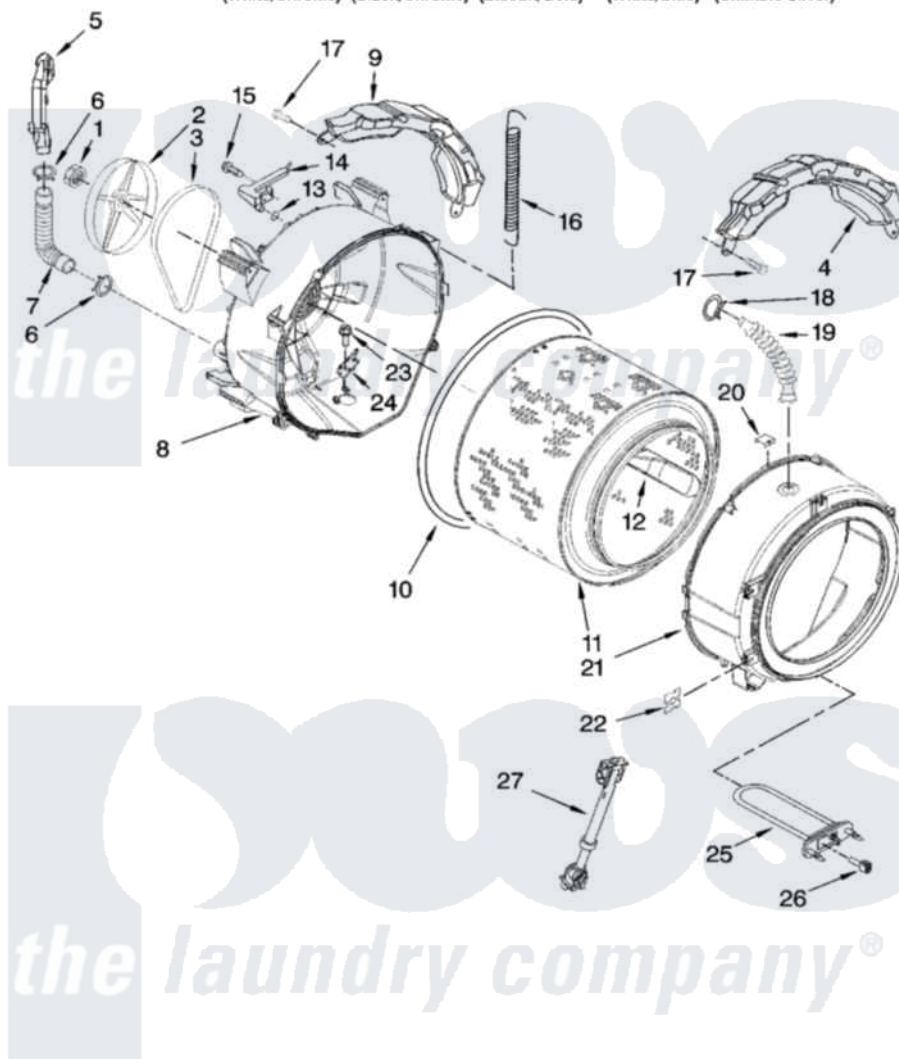

# Whirlpool WFW9400SU00 05 - TUB AND BASKET PARTS

## TUB AND BASKET PARTS

For Models: WFW9400SW00, WFW9400SB00, WFW9400ST00, WFW9400SZ00, WFW9400SU00  
(White/Chrome) (Black/Chrome) (Biscuit/Gold) (White/Blue) (Ultimate Silver)

W10121846

7

Whirlpool Residential Whirlpool WFW9400SU00 Washer Parts Parts Diagram 05 - TUB AND BASKET PARTS

Click on the part number to view part

Item	Original Part Number	Replaced By	Status	Part Description
1	8181672	<a href="#">W10283361</a>		Nut, Pulley
2	<a href="#">8182650</a>			Pulley
3	8183269	<a href="#">W10388414</a>		Belt
4	8181645	<a href="#">W10008880</a>		Counterweight, Front
5	<a href="#">8181744</a>			Pipe, Ventilation
6	8181746	<a href="#">W10208156</a>		Clamp
7	<a href="#">8181743</a>			Hose, Exhaust
8	8181666	<a href="#">W10253866</a>		Tub-Outer
9	<a href="#">8181644</a>			Counterweight, Rear
10	<a href="#">8181673</a>			Gasket, Tub
11	8182247	<a href="#">W10269756</a>		Basket
12	<a href="#">8182233</a>			Baffle, Basket
13	8181748	<a href="#">W10250553</a>		O-Ring, Air Trap
14	<a href="#">8181731</a>			Airtrap
15	<a href="#">8181785</a>			Screw
16	<a href="#">8182814</a>			Spring, Suspension

17	8181647	<a href="#">W10182109</a>	Screw-Kit
18	8181742	<a href="#">3367052</a>	Clamp, Hose
19	8183187	<a href="#">8540015</a>	Hose, Exhaust
20	8181667	<a href="#">8540092</a>	Clamp, Tub
21	8182312	<a href="#">285981</a>	Tub-Outer
22	<a href="#">8182512</a>		Nut, Push-In
23	<a href="#">8182214</a>		Screw
24	8181686	<a href="#">W10250558</a>	Bracket, Heater Support
25	<a href="#">8182666</a>		Element, Heating
26	<a href="#">8181705</a>		Ntc
27	<a href="#">8182812</a>		Shock Absorber