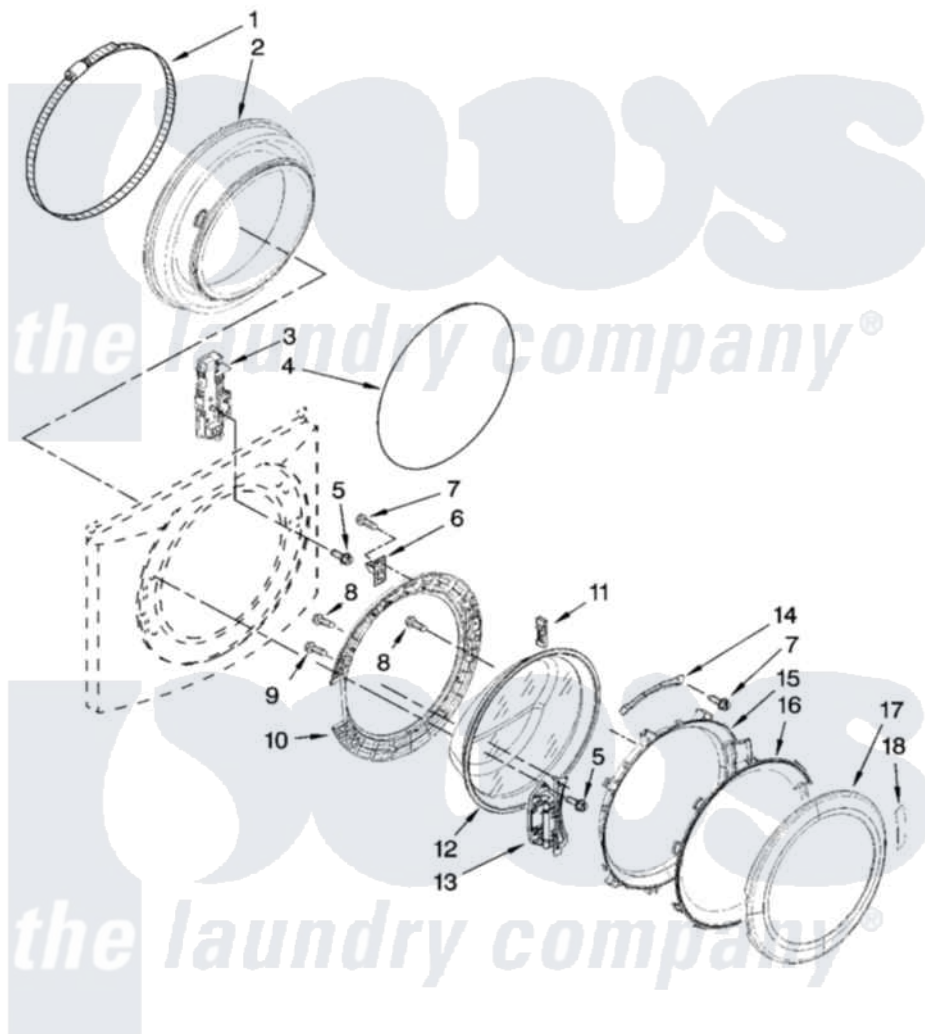

Whirlpool WFW9400SU01 02 - DOOR AND LATCH PARTS

DOOR AND LATCH PARTS

For Models: WFW9400SW01, WFW9400SB01, WFW9400ST01, WFW9400SZ01, WFW9400SU01
(White/Chrome) (Black/Chrome) (Biscuit/Gold) (White/Blue) (Ultimate Silver)

W10169558

3

Whirlpool [Residential Whirlpool WFW9400SU01 Washer Parts](#) Parts Diagram 02 - DOOR AND LATCH PARTS
Click on the part number to view part

Item	Original Part Number	Replaced By	Status	Part Description
1	8182210			Clamp, Bellow
2	8182119			Bellow
3	8183270			Lock, Door
4	8182211			Clamp, Bellow To Front Panel
5	8181760	8540725		Screw
6	8183198	W10217552		Hook, Door
7	8181758	8182214		Screw
8	8181661			Screw, Actuator
9	8181660			Screw
10	8183195			Frame, Door Back Support
11	8181659	W10128586		Clamp, Glass Support
12	8181655			Glass, Door
13	8183202			Hinge, Door
14	8183199	W10295703		Clamp, Glass
15	8183256			Frame, Door Front Support
16	8183255			Screen, Door

17	8183220	W10069120	Trim Ring, Outer Door
"	8183221	W10069160	Ring-Trim
"	8183219		Trim Ring, Outer Door
18	W10121607		Pad, Door Handle