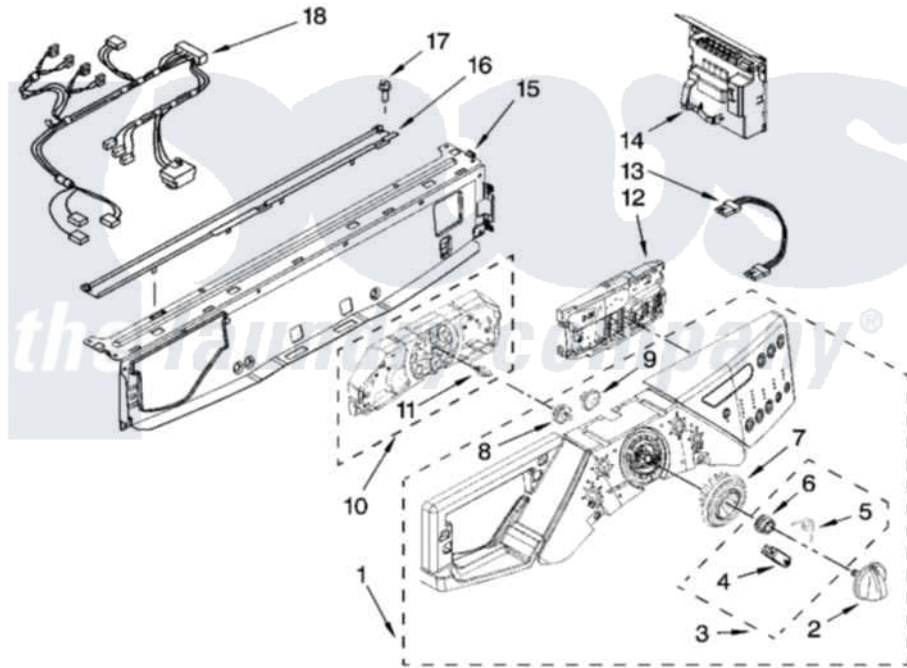

Whirlpool WFW9400SU01 03 - CONTROL PANEL PARTS

CONTROL PANEL PARTS

For Models: WFW9400SW01, WFW9400SB01, WFW9400ST01, WFW9400SZ01, WFW9400SU01
(White/Chrome) (Black/Chrome) (Biscuit/Gold) (White/Blue) (Ultimate Silver)

4

W10169558

Whirlpool [Residential Whirlpool WFW9400SU01 Washer Parts](#) Parts Diagram 03 - CONTROL PANEL PARTS
Click on the part number to view part

Item	Original Part Number	Replaced By	Status	Part Description
1	8183229			Panel, Control
"	8183230			Panel, Control
"	8183231			Panel, Control
"	8183232			Panel, Control
"	8183233			Panel, Control
2	W10131369			Knob, Control
"	W10131370			Knob, Control
"	W10131372			Knob, Control
"	W10131373			Knob, Control
"	W10131371			Knob, Control
3	W10133927			Wheel, Detent Kit
4	W10131661	W10133927		Wheel, Detent Kit
5	W10131377	W10133927		Wheel, Detent Kit
6	W10131378	W10133927		Wheel, Detent Kit
7	W10131376	W10012410		Knob, Light Ring
8	W10131381			Wheel, Encoder

9	W10131382	W10012440	Retainer-Snap
10	W10164402		User Interface, Center
11	8183177		Adapter, Encoder Wheel
12	W10168598	W10319813	Control-Elec
13	W10168511	8183254	Harness, Wiring
14	8183259		Microcomputer, Machine Control
15	8183203	W10059240	Brace, Front Top
16	8183204		Channel, Water
17	8181756	488729	Screw
18	8183266		Harness, Wiring