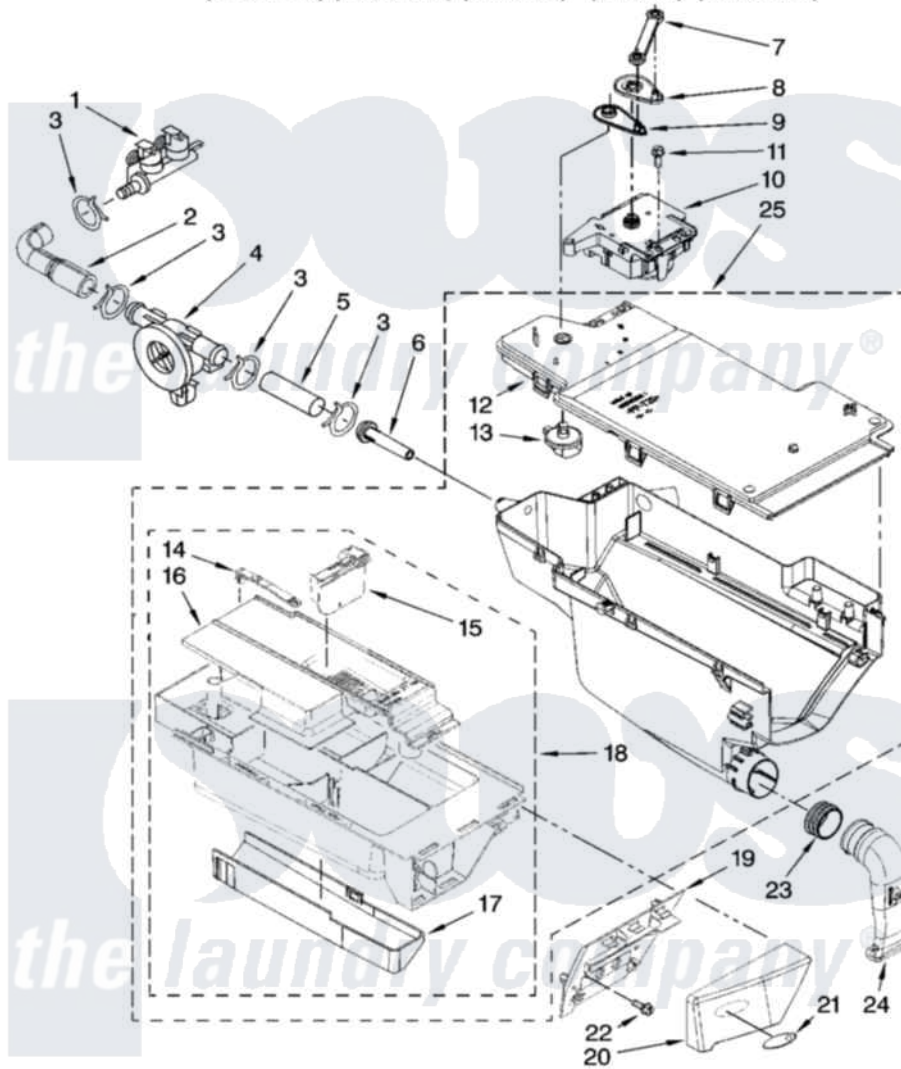

Whirlpool WFW9400SU01 04 - DISPENSER PARTS

DISPENSER PARTS

For Models: WFW9400SW01, WFW9400SB01, WFW9400ST01, WFW9400SZ01, WFW9400SU01
(White/Chrome) (Black/Chrome) (Biscuit/Gold) (White/Blue) (Ultimate Silver)

W10169558

5

Whirlpool [Residential Whirlpool WFW9400SU01 Washer Parts](#) Parts Diagram 04 - DISPENSER PARTS
Click on the part number to view part

Item	Original Part Number	Replaced By	Status	Part Description
1	8182862			Valve, Inlet
2	8183182			Hose, Flowmeter
3	8181751	489503		Clamp
4	8181696	W10110225		Flowmeter
5	8183180			Hose, Inlet Nozzle
6	8183181			Nozzle, Inlet
7	8183183			Lever, Water Distribution
8	8183184			Cam, Actuator
9	8183185	W10161052		Lever, Water Distribution
10	8183186	W10352973		Actuator
11	8181661			Screw, Actuator
12	W10164400			Plate, Distribution
13	8181712			Nozzle, Distribution
14	8181721			Hook, Drawer
15	W10121596			Separator, With Selection Slider
16	W10121861			Syphon, Bleach/Softener

17	8183179		Cover, Detergent Drawer
18	8183174		Drawer, Detergent
19	W10156617		Bracket, Handle Fixation
20	8183234	280214	Handle
"	8183235	280215	Handle
"	8183236	280216	Handle
"	8183237	280217	Handle
21	8183253		Medallion
22	8182214		Screw
23	8181747		Seal
24	8181718		Tube, Dispenser To Bellow
25	W10169232		Dispenser, Complete