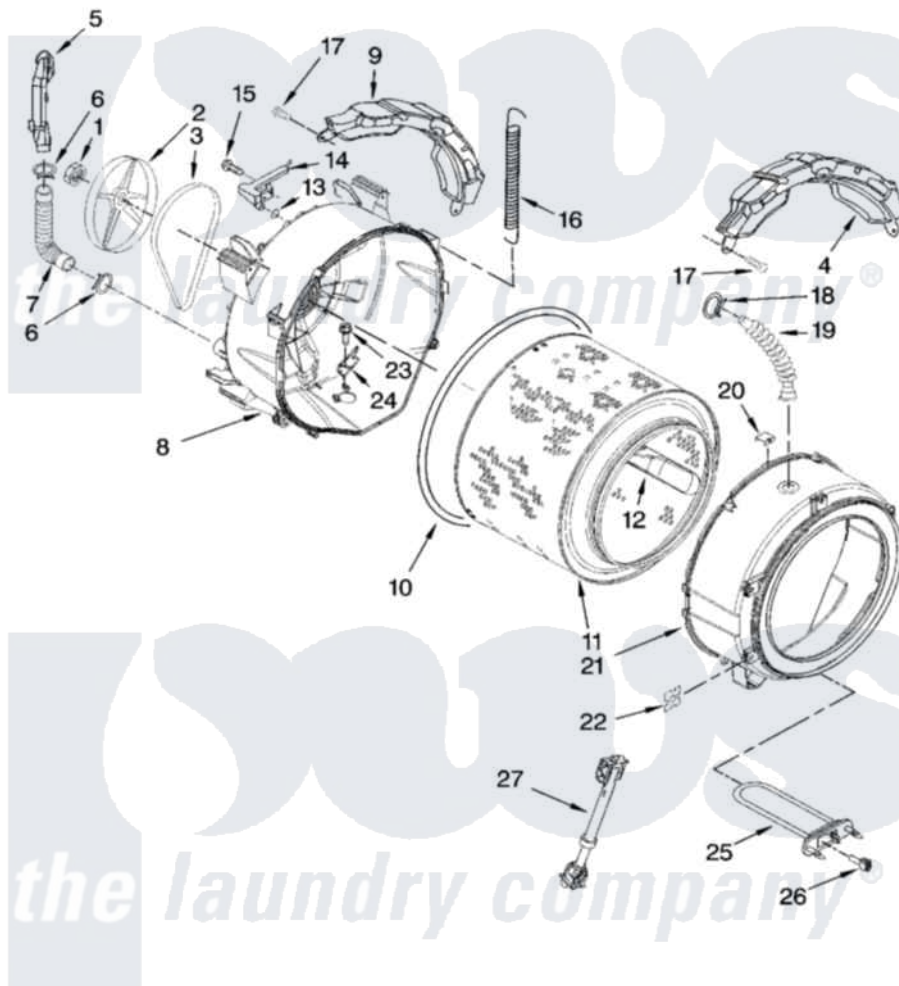

Whirlpool WFW9400SU01 05 - TUB AND BASKET PARTS

TUB AND BASKET PARTS

For Models: WFW9400SW01, WFW9400SB01, WFW9400ST01, WFW9400SZ01, WFW9400SU01
(White/Chrome) (Black/Chrome) (Biscuit/Gold) (White/Blue) (Ultimate Silver)

W10169558

7

Whirlpool Residential Whirlpool WFW9400SU01 Washer Parts Parts Diagram 05 - TUB AND BASKET PARTS
Click on the part number to view part

Item	Original Part Number	Replaced By	Status	Part Description
1	8181672	W10283361		Nut, Pulley
2	8182650			Pulley
3	8183269	W10388414		Belt
4	8181645	W10008880		Counterweight, Front
5	8181744			Pipe, Ventilation
6	8181746	W10208156		Clamp
7	8181743			Hose, Exhaust
8	8181666	W10253866		Tub-Outer
9	8181644			Counterweight, Rear
10	8181673			Gasket, Tub
11	8182247	W10269756		Basket
12	8182233			Baffle, Basket
13	8181748	W10250553		O-Ring, Air Trap
14	8181731			Airtrap
15	8181785			Screw
16	8182814			Spring, Suspension

17	8181647	W10182109	Screw-Kit
18	8181742	3367052	Clamp, Hose
19	8183187	8540015	Hose, Exhaust
20	8181667	8540092	Clamp, Tub
21	8182312	285981	Tub-Outer
22	8182512		Nut, Push-In
23	8182214		Screw
24	8181686	W10250558	Bracket, Heater Support
25	8182666		Element, Heating
26	8181705		Ntc
27	8182812		Shock Absorber