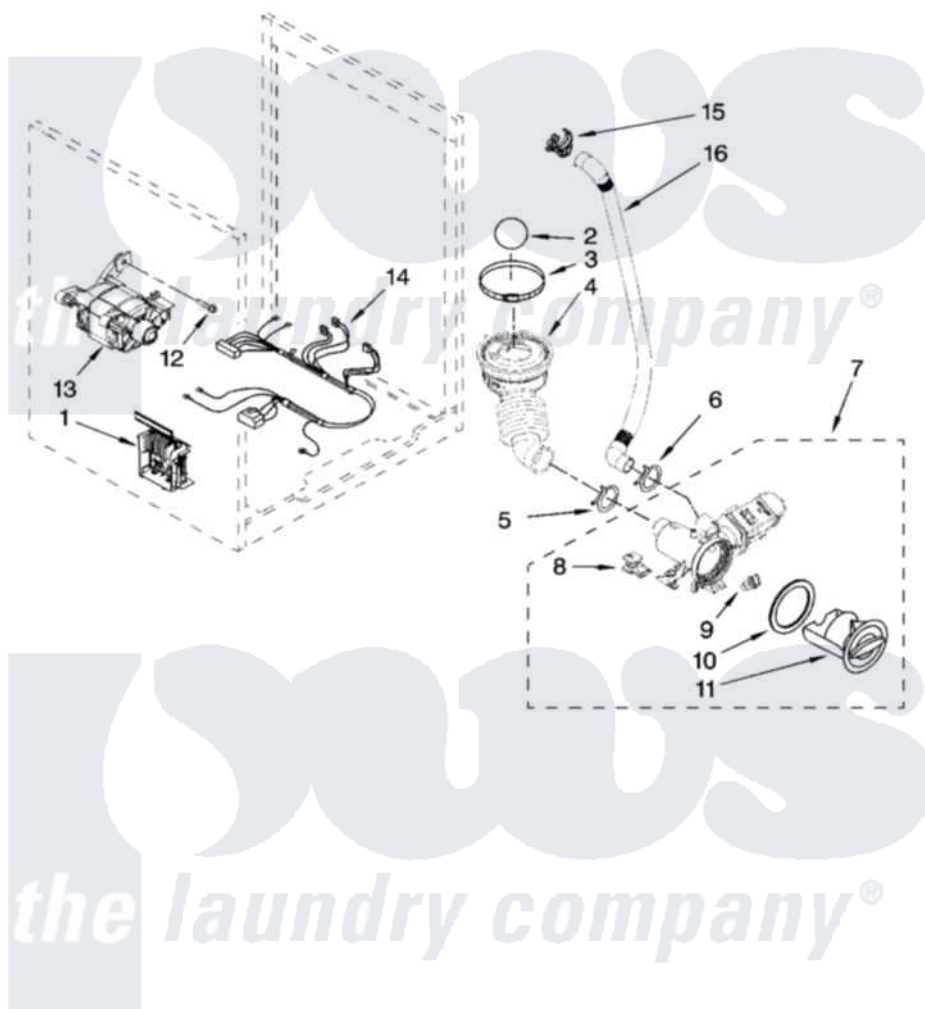

Whirlpool WFW9400SU01 06 - PUMP AND MOTOR PARTS, OPTIONAL PARTS (NOT INCLUDED)

PUMP AND MOTOR PARTS

For Models: WFW9400SW01, WFW9400SB01, WFW9400ST01, WFW9400SZ01, WFW9400SU01
(White/Chrome) (Black/Chrome) (Biscuit/Gold) (White/Blue) (Ultimate Silver)

W10169558

9

Whirlpool [Residential Whirlpool WFW9400SU01 Washer Parts](#) Parts Diagram 06 - PUMP AND MOTOR PARTS, OPTIONAL PARTS (NOT INCLUDED).
Click on the part number to view part

Item	Original Part Number	Replaced By	Status	Part Description
1	8183196			Motor Control Unit
2	W10121657			Ball
3	8181734	696392		Hose Clamp
4	8181732			Hose, Tub To Pump
5	8181753	285655		Clamp, Hose
6	8181752	3367052		Clamp, Hose
7	8182821	280187		Pump-Water
8	8182820			Grommet, Damper
9	8182816			Grommet, Damper
10	8181736			Seal, Filter Cap
11	8183027			Cap, Filter
12	W10128585			Bolt, Motor
13	8182793			Motor, Drive
14	8183188			Harness, Motor
15	8182209			Retainer, Drain Hose

16	8181740	W10003250	Hose, Drain-Inner
	72017		Paint, Touch-Up
"	72032		Paint, Touch-Up
"	4392899		Paint, Touch-Up
"	8212605		Paint, Pressurized Spray
"	350938		Paint, Pressurized Spray B
"	350930		Paint, Pressurized Spray B
"	786020	Not Available	PAINT, PRESSURIZED SPRAY (12 oz.) (Black)
"	4392901		Paint, Pressurized Spray
"	799344		Paint, Touch-Up)
"	786032		Refinishing Material
"	4392900		Paint, Bulk)
"	BLANK	Not Available	ACCESSORY PARTS
"	285863		Water System Parts
"	4396899	8212452	Guard-Rear
"	38005	8541503	Kit, Stack Assembly