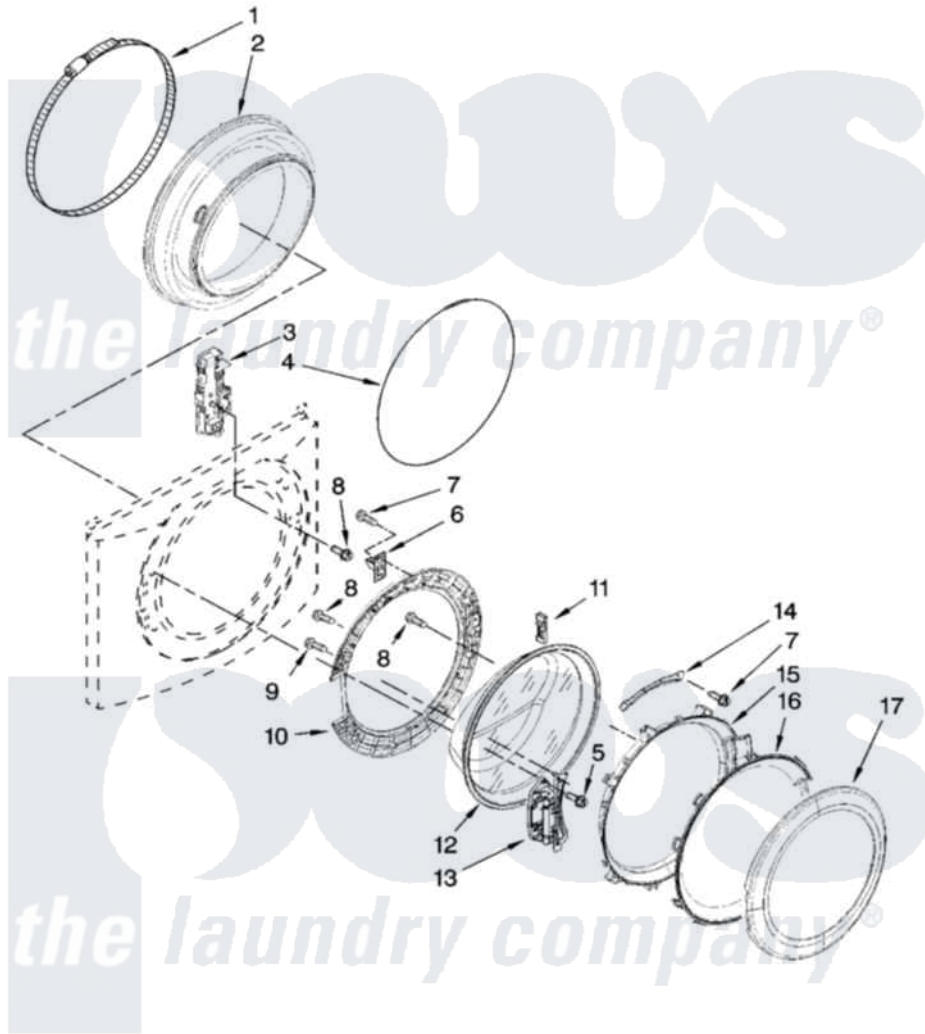

# Whirlpool WFW9400SU02 02 - DOOR AND LATCH PARTS

## DOOR AND LATCH PARTS

For Models: WFW9400SW02, WFW9400SB02, WFW9400ST02, WFW9400SZ02, WFW9400SU02  
(White/Chrome) (Black/Chrome) (Biscuit/Gold) (White/Blue) (Ultimate Silver)

W10252274

3

Whirlpool [Residential Whirlpool WFW9400SU02 Washer Parts](#) Parts Diagram 02 - DOOR AND LATCH PARTS  
Click on the part number to view part

|    |           |                           |                       |
|----|-----------|---------------------------|-----------------------|
| 17 | W10189784 | <a href="#">W10069120</a> | Trim Ring, Outer Door |
| "  | W10189786 | <a href="#">W10069160</a> | Ring-Trim             |
| "  | W10189787 | <a href="#">W10069150</a> | Ring-Trim             |