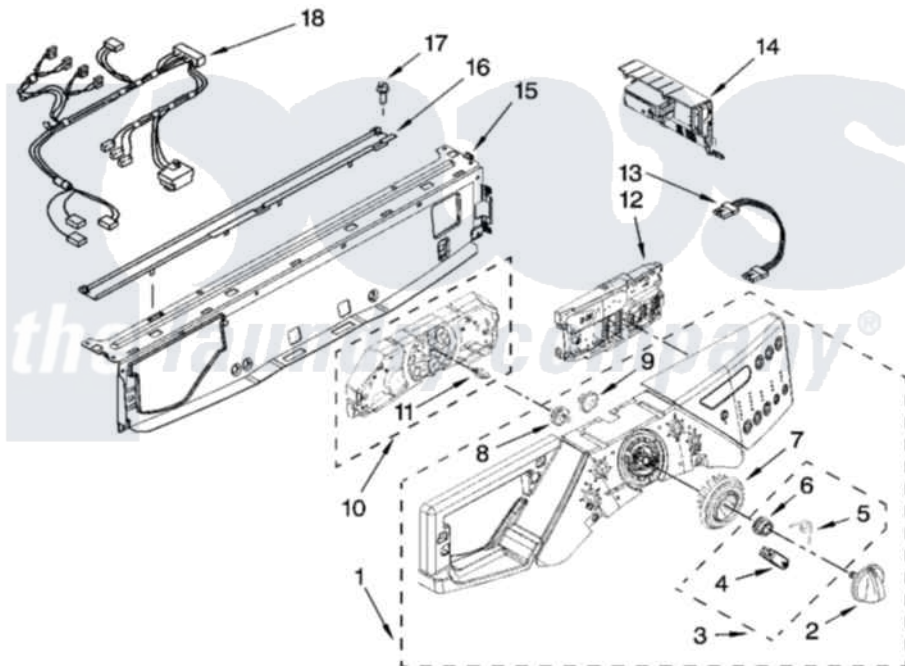

Whirlpool WFW9400SU02 03 - CONTROL PANEL PARTS

CONTROL PANEL PARTS

For Models: WFW9400SW02, WFW9400SB02, WFW9400ST02, WFW9400SZ02, WFW9400SU02
(White/Chrome) (Black/Chrome) (Biscuit/Gold) (White/Blue) (Ultimate Silver)

Whirlpool [Residential Whirlpool WFW9400SU02 Washer Parts](#) Parts Diagram 03 - CONTROL PANEL PARTS

[Click on the part number to view part](#)

Item	Original Part Number	Replaced By	Status	Part Description
1	8183229			Panel, Control
"	8183230			Panel, Control
"	8183231			Panel, Control
"	8183232			Panel, Control
"	8183233			Panel, Control
2	W10131369			Knob, Control
"	W10131370			Knob, Control
"	W10131372			Knob, Control
"	W10131373			Knob, Control
"	W10131371			Knob, Control
3	W10133927			Wheel, Detent Kit
4	W10131661	W10133927		Wheel, Detent Kit
5	W10131377	W10133927		Wheel, Detent Kit
6	W10131378	W10133927		Wheel, Detent Kit
7	W10131376	W10012410		Knob, Light Ring
8	W10131381			Wheel, Encoder

9	W10131382	W10012440	Retainer-Snap
10	W10164402		User Interface, Center
11	8183177		Adapter, Encoder Wheel
12	W10191964	W10319813	Control-Elec
13	W10168511	8183254	Harness, Wiring
14	8183259		Microcomputer, Machine Control
15	8183203	W10059240	Brace, Front Top
16	8183204		Channel, Water
17	8181756	488729	Screw
18	8183266		Harness, Wiring