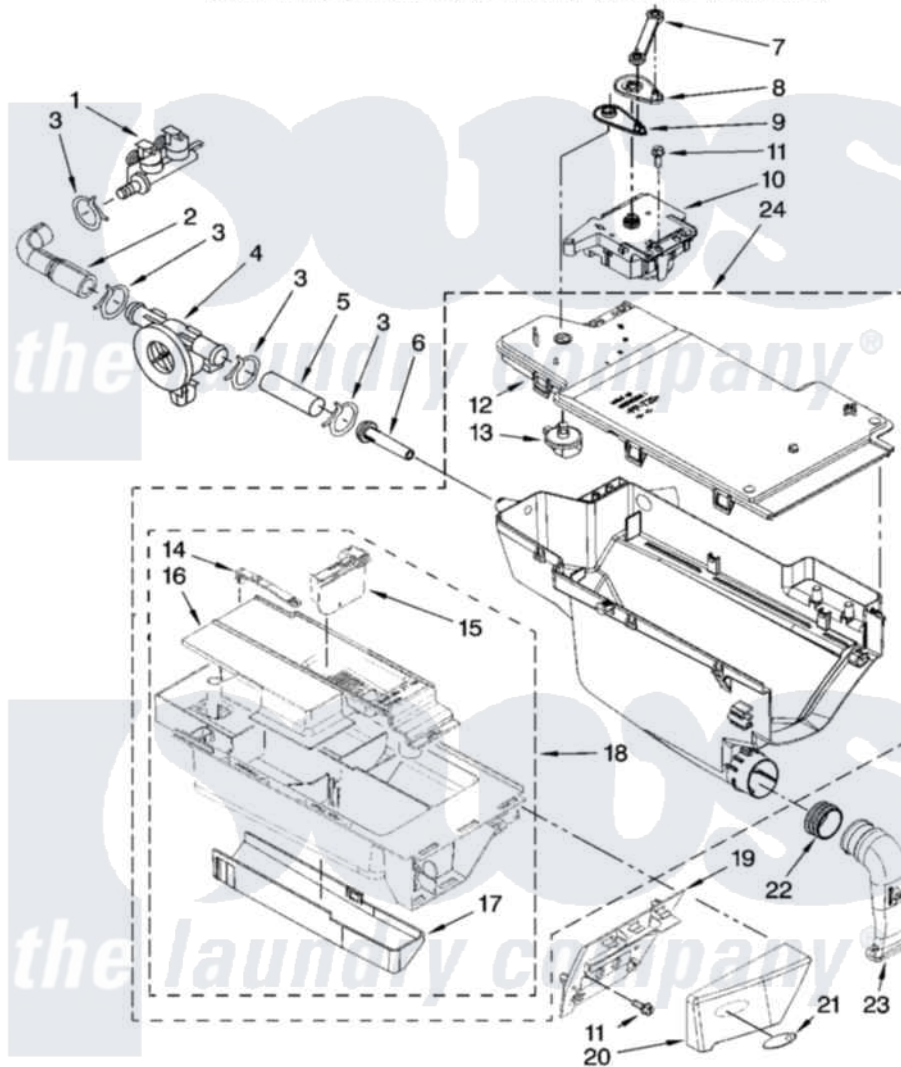

Whirlpool WFW9400SU02 04 - DISPENSER PARTS

DISPENSER PARTS

For Models: WFW9400SW02, WFW9400SB02, WFW9400ST02, WFW9400SZ02, WFW9400SU02
(White/Chrome) (Black/Chrome) (Biscuit/Gold) (White/Blue) (Ultimate Silver)

W10252274

5

Whirlpool [Residential Whirlpool WFW9400SU02 Washer Parts](#) Parts Diagram 04 - DISPENSER PARTS
Click on the part number to view part

Item	Original Part Number	Replaced By	Status	Part Description
1	8182862			Valve, Inlet
2	8183182			Hose, Flowmeter
3	8181751	489503		Clamp
4	8181696	W10110225		Flowmeter
5	8183180			Hose, Inlet Nozzle
6	8183181			Nozzle, Inlet
7	8183183			Lever, Water Distribution
8	8183184			Cam, Actuator
9	W10161052			Lever, Water Distribution
10	8183186	W10352973		Actuator
11	8181661			Screw, Actuator
12	W10164400			Plate, Distribution
13	8181712			Nozzle, Distribution
14	8181721			Hook, Drawer
15	W10121596			Separator, With Selection Slider
16	W10121861			Syphon, Bleach/Softener

17	8183179		Cover, Detergent Drawer
18	8183174		Drawer, Detergent
19	W10156617		Bracket, Handle Fixation
20	8183234	280214	Handle
"	8183235	280215	Handle
"	8183236	280216	Handle
"	8183237	280217	Handle
21	8183253		Medallion
22	8181747		Seal
23	8181718		Tube, Dispenser To Bellow
24	W10169232		Dispenser, Complete