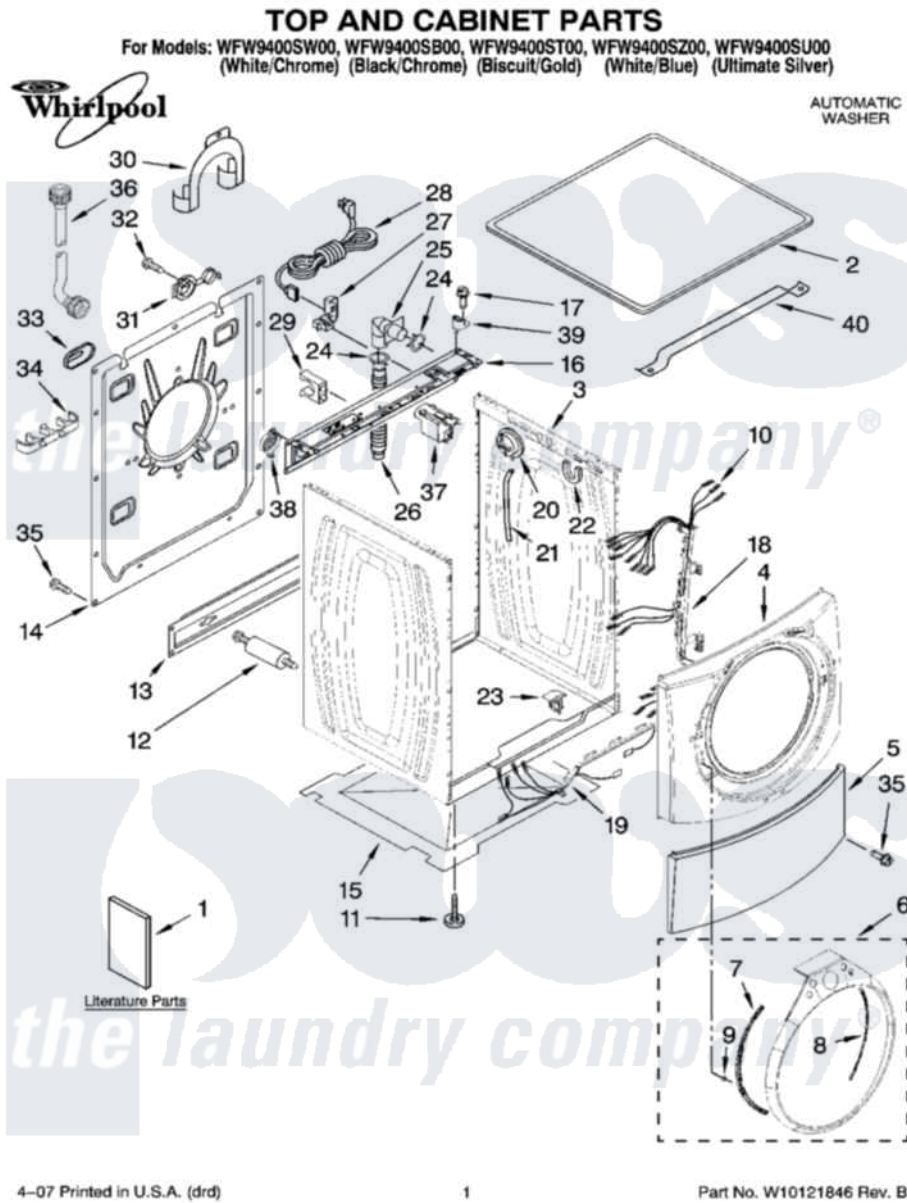

Whirlpool WFW9400SW00 01 - TOP AND CABINET PARTS

Whirlpool Residential Whirlpool WFW9400SW00 Washer Parts Parts Diagram 01 - TOP AND CABINET PARTS
 Click on the part number to view part

Item	Original Part Number	Replaced By	Status	Part Description
1	8183052			Use And Care Guide
"	8183018		Not Available	Tech Sheet
"	8183017		Not Available	Quick Start Guide
"	W10140716		Not Available	Energy Guide
2	8181641			Top
"	8183061			Top
"	8181830			Top
"	W10121849	8183007		Top
3	8183144			Cabinet
"	8183212			Cabinet
"	8183213			Cabinet
"	8183214			Cabinet
4	8183151	W10015590		Panel
"	8183215			Panel, Front
"	8183216			Panel, Front
"	8183217			Panel, Front