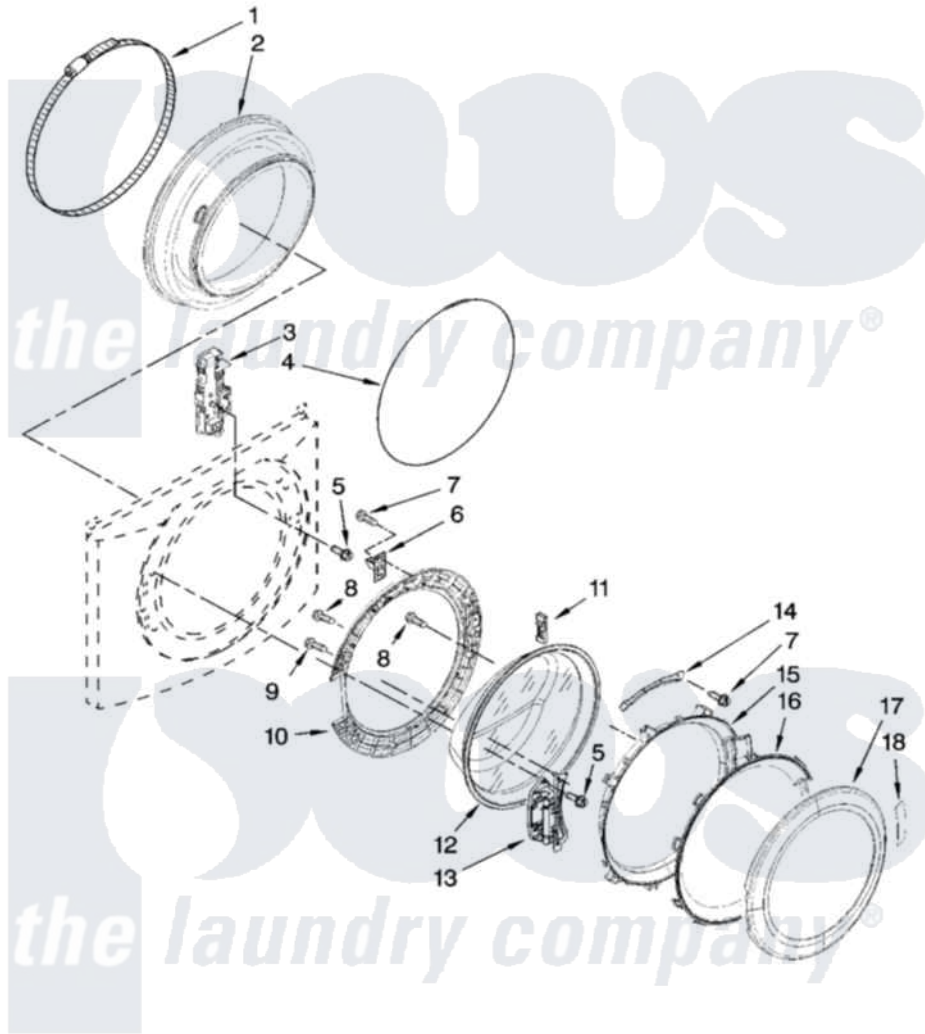

Whirlpool WFW9400SW00 02 - DOOR AND LATCH PARTS

DOOR AND LATCH PARTS

For Models: WFW9400SW00, WFW9400SB00, WFW9400ST00, WFW9400SZ00, WFW9400SU00
(White/Chrome) (Black/Chrome) (Biscuit/Gold) (White/Blue) (Ultimate Silver)

W10121846

3

Whirlpool [Residential Whirlpool WFW9400SW00 Washer Parts](#) Parts Diagram 02 - DOOR AND LATCH PARTS
Click on the part number to view part

Item	Original Part Number	Replaced By	Status	Part Description
1	8182210			Clamp, Bellow
2	8182119			Bellow
3	8183270			Lock, Door
4	8182211			Clamp, Bellow To Front Panel
5	8181760	8540725		Screw
6	8183198	W10217552		Hook, Door
7	8181758	8182214		Screw
8	8181661			Screw, Actuator
9	8181660			Screw
10	8183195			Frame, Door Back Support
11	8181659	W10128586		Clamp, Glass Support
12	8181655			Glass, Door
13	8183202			Hinge, Door
14	8183199	W10295703		Clamp, Glass
15	8183256			Frame, Door Front Support
16	8183255			Screen, Door

17	8183220	W10069120	Trim Ring, Outer Door
"	8183221	W10069160	Ring-Trim
"	8183219		Trim Ring, Outer Door
18	W10121607		Pad, Door Handle