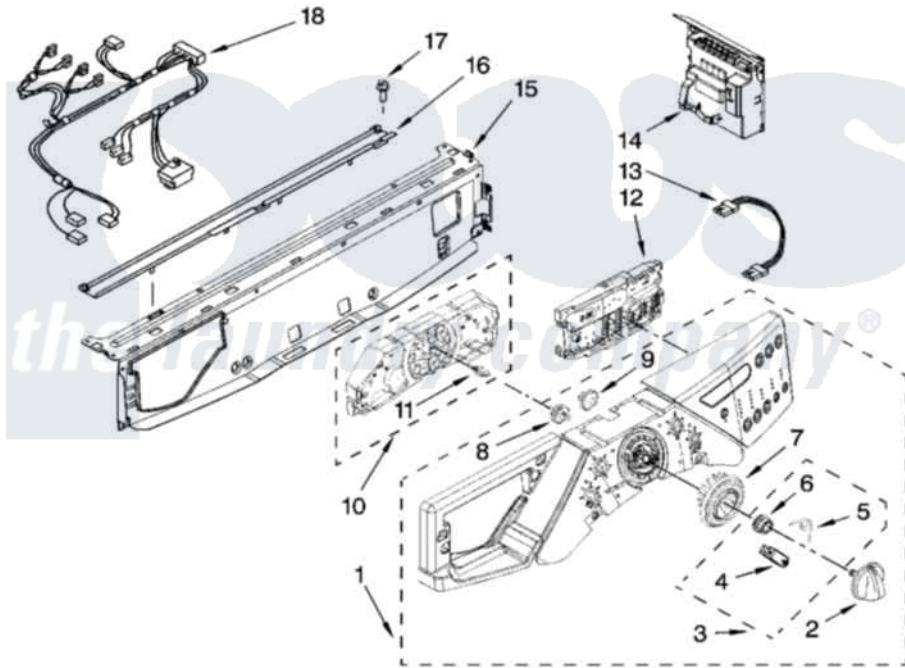

# Whirlpool WFW9400SW00 03 - CONTROL PANEL PARTS

## CONTROL PANEL PARTS

For Models: WFW9400SW00, WFW9400SB00, WFW9400ST00, WFW9400SZ00, WFW9400SU00  
(White/Chrome) (Black/Chrome) (Biscuit/Gold) (White/Blue) (Ultimate Silver)

[Whirlpool Residential Whirlpool WFW9400SW00 Washer Parts](#) Parts Diagram 03 - CONTROL PANEL PARTS

[Click on the part number to view part](#)

Item	Original Part Number	Replaced By	Status	Part Description
1	<a href="#">8183229</a>			Panel, Control
"	<a href="#">8183230</a>			Panel, Control
"	<a href="#">8183231</a>			Panel, Control
"	<a href="#">8183232</a>			Panel, Control
"	<a href="#">8183233</a>			Panel, Control
2	<a href="#">W10131369</a>			Knob, Control
"	<a href="#">W10131370</a>			Knob, Control
"	<a href="#">W10131372</a>			Knob, Control
"	<a href="#">W10131373</a>			Knob, Control
"	<a href="#">W10131371</a>			Knob, Control
3	<a href="#">W10133927</a>			Wheel, Detent Kit
4	W10131661	<a href="#">W10133927</a>		Wheel, Detent Kit
5	W10131377	<a href="#">W10133927</a>		Wheel, Detent Kit
6	W10131378	<a href="#">W10133927</a>		Wheel, Detent Kit
7	W10131376	<a href="#">W10012410</a>		Knob, Light Ring
8	<a href="#">W10131381</a>			Wheel, Encoder

9	W10131382	<a href="#">W10012440</a>	Retainer-Snap
10	8183262	<a href="#">W10164402</a>	User Interface, Center
11	<a href="#">8183177</a>		Adapter, Encoder Wheel
12	8183263	<a href="#">W10319813</a>	Control-Elec
13	<a href="#">8183254</a>		Harness, Wiring
14	<a href="#">8183259</a>		Microcomputer, Machine Control
15	8183203	<a href="#">W10059240</a>	Brace, Front Top
16	<a href="#">8183204</a>		Channel, Water
17	8181756	<a href="#">488729</a>	Screw
18	<a href="#">8183266</a>		Harness, Wiring