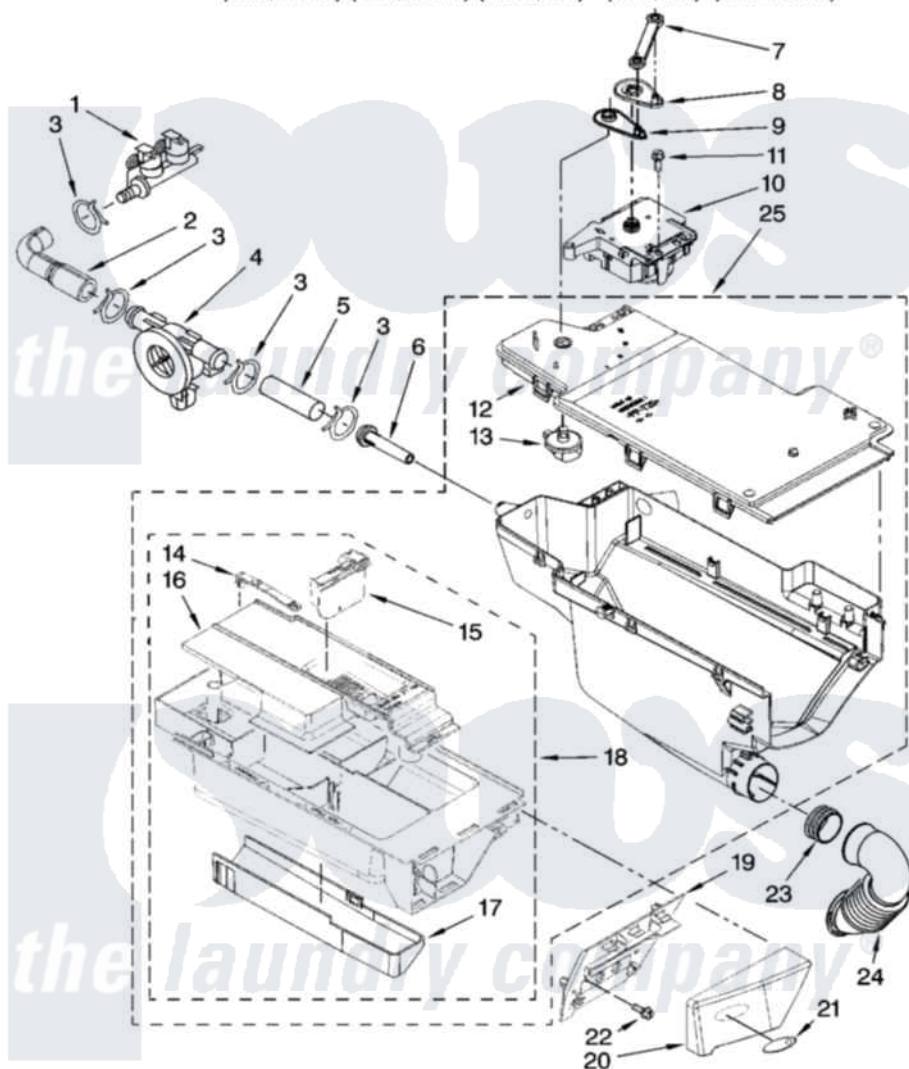

Whirlpool WFW9400SW00 04 - DISPENSER PARTS

DISPENSER PARTS

For Models: WFW9400SW00, WFW9400SB00, WFW9400ST00, WFW9400SZ00, WFW9400SU00
(White/Chrome) (Black/Chrome) (Biscuit/Gold) (White/Blue) (Ultimate Silver)

W10121846

5

Whirlpool [Residential Whirlpool WFW9400SW00 Washer Parts](#) Parts Diagram 04 - DISPENSER PARTS
Click on the part number to view part

Item	Original Part Number	Replaced By	Status	Part Description
1	8182862			Valve, Inlet
2	8183182			Hose, Flowmeter
3	8181751	489503		Clamp
4	8181696	W10110225		Flowmeter
5	8183180			Hose, Inlet Nozzle
6	8183181			Nozzle, Inlet
7	8183183			Lever, Water Distribution
8	8183184			Cam, Actuator
9	8183185	W10161052		Lever, Water Distribution
10	8183186	W10352973		Actuator
11	8181661			Screw, Actuator
12	8183178	W10164400		Plate, Distribution
13	8181712			Nozzle, Distribution
14	8181721			Hook, Drawer
15	W10121596			Separator, With Selection Slider
16	W10121861			Syphon, Bleach/Softener

17	8183179		Cover, Detergent Drawer
18	8183174		Drawer, Detergent
19	8183238	W10156617	Bracket, Handle Fixation
20	8183234	280214	Handle
"	8183235	280215	Handle
"	8183236	280216	Handle
"	8183237	280217	Handle
21	8183253		Medallion
22	8182214		Screw
23	8181747		Seal
24	8181718		Tube, Dispenser To Bellow
25	8183176	W10169232	Dispenser, Complete