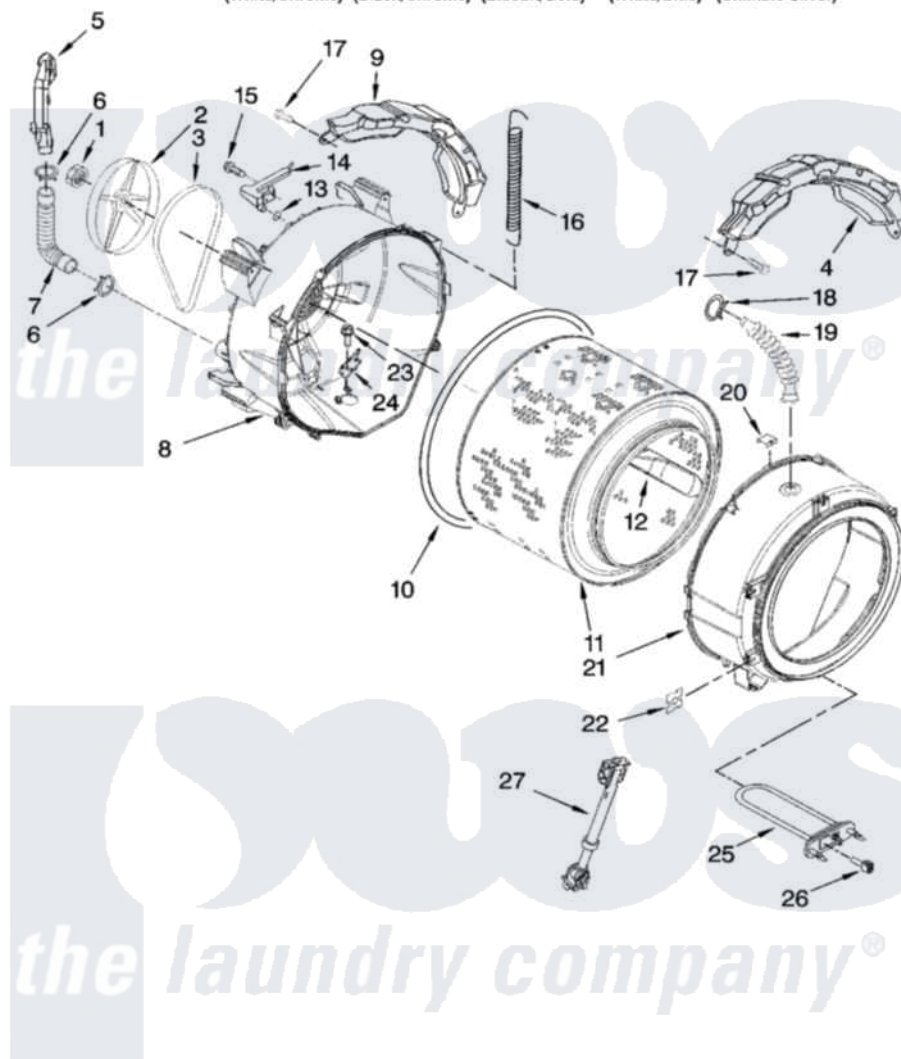

Whirlpool WFW9400SW00 05 - TUB AND BASKET PARTS

TUB AND BASKET PARTS

For Models: WFW9400SW00, WFW9400SB00, WFW9400ST00, WFW9400SZ00, WFW9400SU00
(White/Chrome) (Black/Chrome) (Biscuit/Gold) (White/Blue) (Ultimate Silver)

W10121846

7

Whirlpool Residential Whirlpool WFW9400SW00 Washer Parts Parts Diagram 05 - TUB AND BASKET PARTS
Click on the part number to view part

Item	Original Part Number	Replaced By	Status	Part Description
1	8181672	W10283361		Nut, Pulley
2	8182650			Pulley
3	8183269	W10388414		Belt
4	8181645	W10008880		Counterweight, Front
5	8181744			Pipe, Ventilation
6	8181746	W10208156		Clamp
7	8181743			Hose, Exhaust
8	8181666	W10253866		Tub-Outer
9	8181644			Counterweight, Rear
10	8181673			Gasket, Tub
11	8182247	W10269756		Basket
12	8182233			Baffle, Basket
13	8181748	W10250553		O-Ring, Air Trap
14	8181731			Airtrap
15	8181785			Screw
16	8182814			Spring, Suspension

17	8181647	W10182109	Screw-Kit
18	8181742	3367052	Clamp, Hose
19	8183187	8540015	Hose, Exhaust
20	8181667	8540092	Clamp, Tub
21	8182312	285981	Tub-Outer
22	8182512		Nut, Push-In
23	8182214		Screw
24	8181686	W10250558	Bracket, Heater Support
25	8182666		Element, Heating
26	8181705		Ntc
27	8182812		Shock Absorber