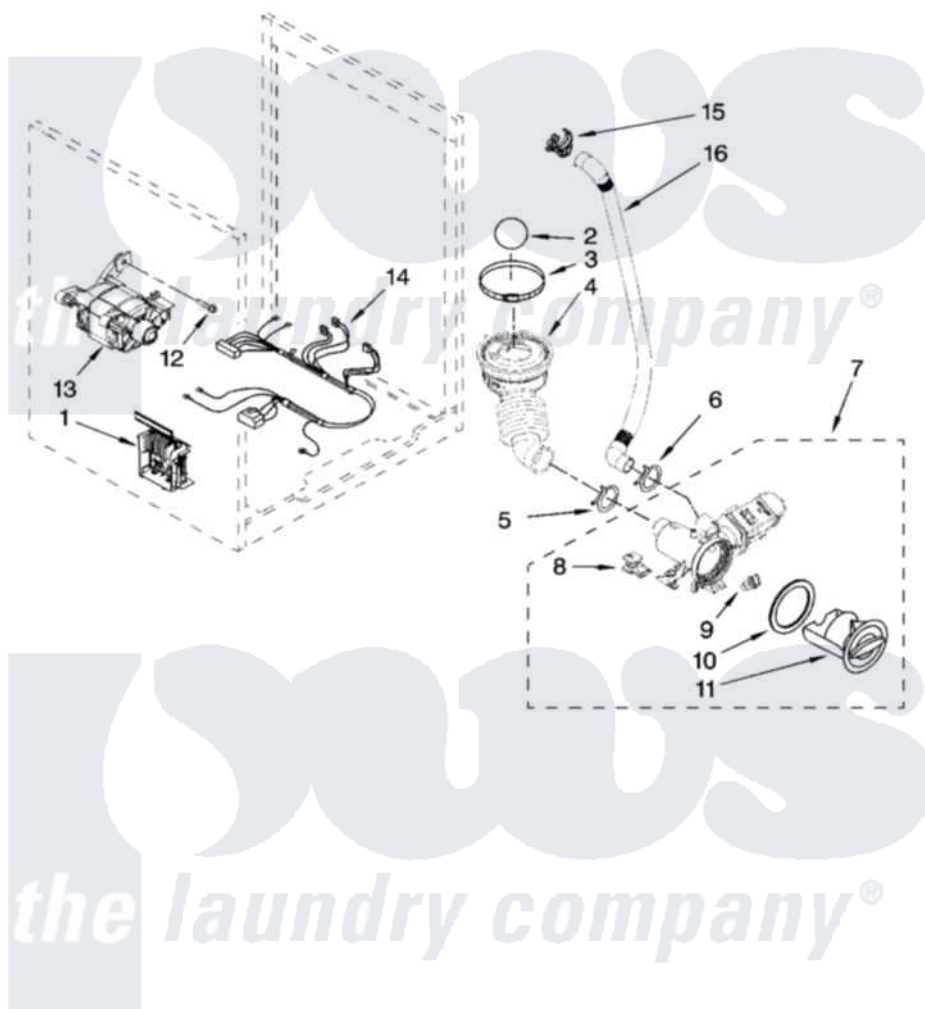

Whirlpool WFW9400SW00 06 - PUMP AND MOTOR PARTS, OPTIONAL PARTS (NOT INCLUDED)

PUMP AND MOTOR PARTS

For Models: WFW9400SW00, WFW9400SB00, WFW9400ST00, WFW9400SZ00, WFW9400SU00
(White/Chrome) (Black/Chrome) (Biscuit/Gold) (White/Blue) (Ultimate Silver)

W10121846

9

Whirlpool [Residential Whirlpool WFW9400SW00 Washer Parts](#) Parts Diagram 06 - PUMP AND MOTOR PARTS, OPTIONAL PARTS (NOT INCLUDED).
Click on the part number to view part

Item	Original Part Number	Replaced By	Status	Part Description
1	8183196			Motor Control Unit
2	W10121657			Ball
3	8181734	696392		Hose Clamp
4	8181732			Hose, Tub To Pump
5	8181753	285655		Clamp, Hose
6	8181752	3367052		Clamp, Hose
7	8182821	280187		Pump-Water
8	8182820			Grommet, Damper
9	8182816			Grommet, Damper
10	8181736			Seal, Filter Cap
11	8183027			Cap, Filter
12	W10128585			Bolt, Motor
13	8182793			Motor, Drive
14	8183188			Harness, Motor
15	8182209			Retainer, Drain Hose

16	8181740	W10003250	Hose, Drain-Inner
	72017		Paint, Touch-Up
"	72032		Paint, Touch-Up
"	4392899		Paint, Touch-Up
"	8212605		Paint, Pressurized Spray
"	350938		Paint, Pressurized Spray B
"	350930		Paint, Pressurized Spray B
"	786020	Not Available	PAINT, PRESSURIZED SPRAY (12 oz.) (Black)
"	4392901		Paint, Pressurized Spray
"	799344		Paint, Touch-Up)
"	786032		Refinishing Material
"	4392900		Paint, Bulk)
"	BLANK	Not Available	ACCESSORY PARTS
"	285863		Water System Parts
"	4396899	8212452	Guard-Rear
"	38005	8541503	Kit, Stack Assembly