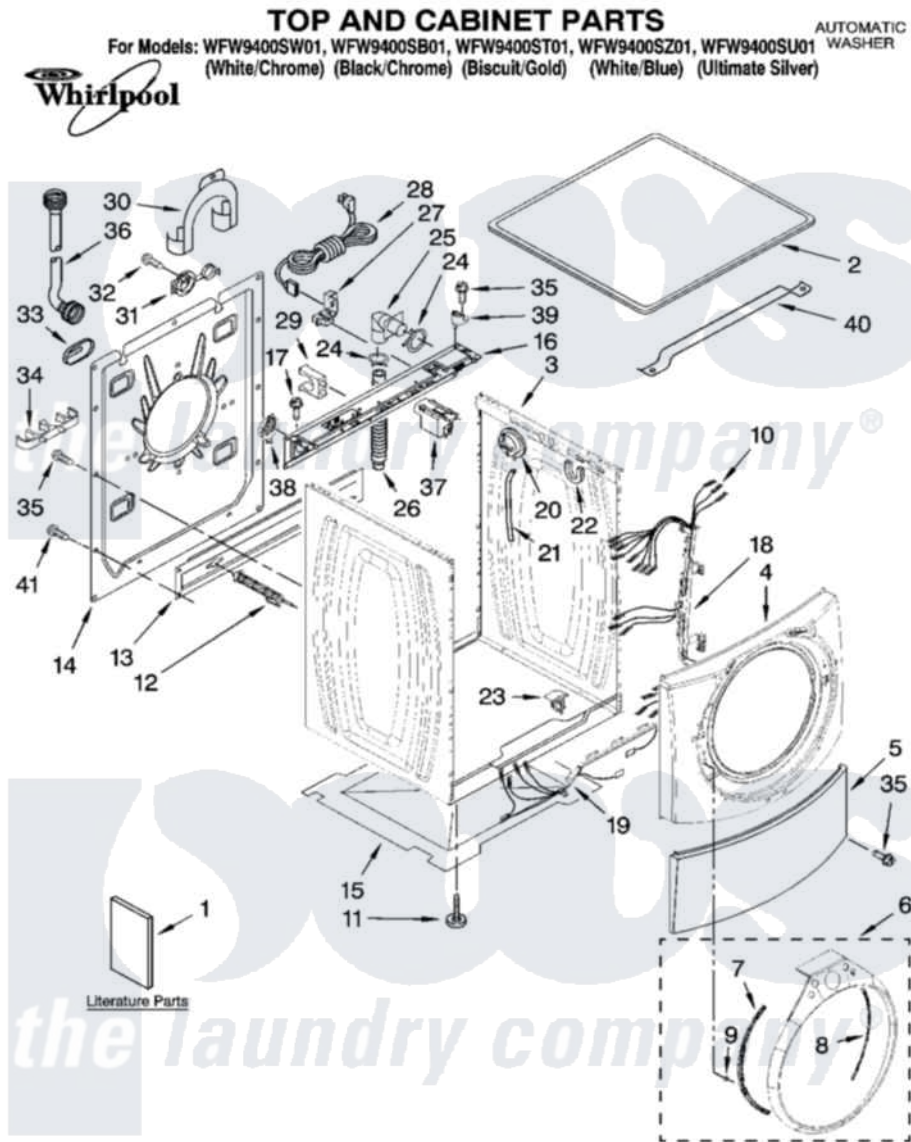

Whirlpool WFW9400SW01 01 - TOP AND CABINET PARTS

Whirlpool Residential Whirlpool WFW9400SW01 Washer Parts Parts Diagram 01 - TOP AND CABINET PARTS
Click on the part number to view part

Item	Original Part Number	Replaced By	Status	Part Description
1	8183052			Use And Care Guide
"	W10168566		Not Available	Tech Sheet
"	8183017		Not Available	Quick Start Guide
"	W10140716		Not Available	Energy Guide
2	8181799	8181641		Top
"	8183061			Top
"	8181800	8181830		Top
"	W10121849	8183007		Top
3	8183144			Cabinet
"	8183212			Cabinet
"	8183213			Cabinet
"	8183214			Cabinet
4	8183151	W10015590		Panel
"	8183215			Panel, Front
"	8183216			Panel, Front
"	8183217			Panel, Front