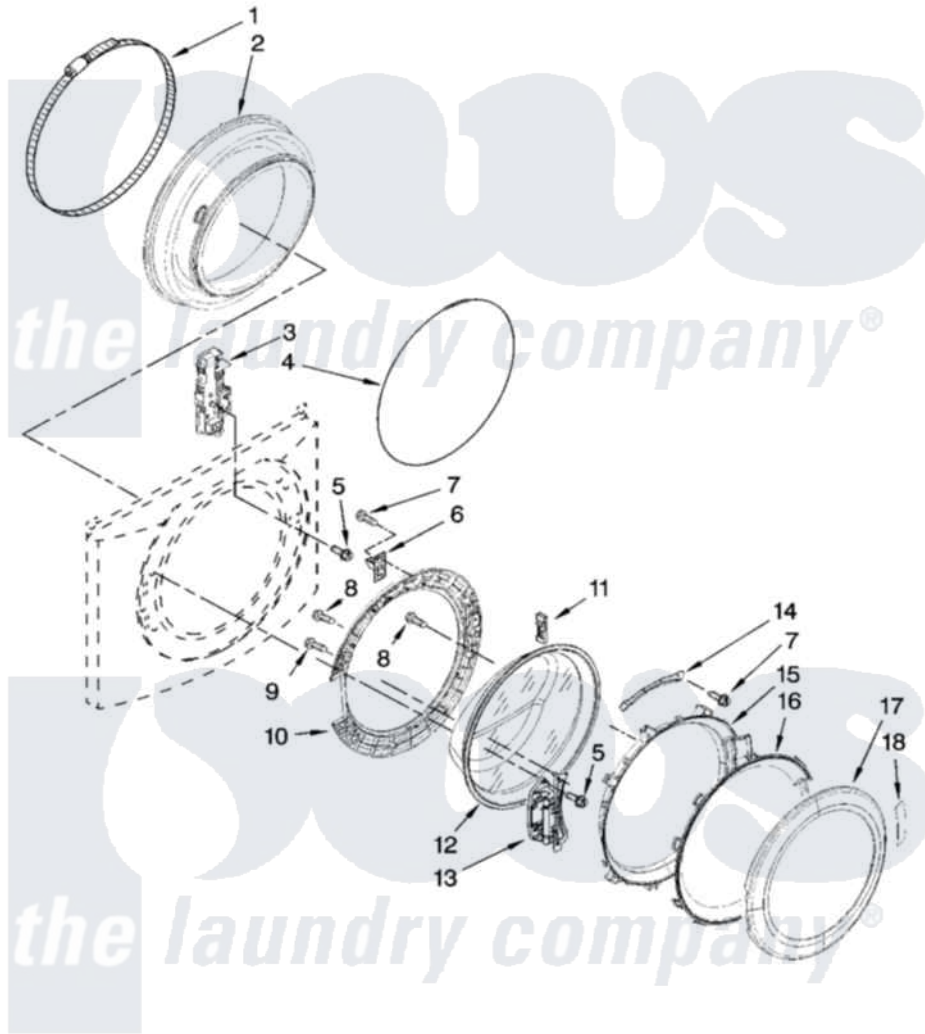

Whirlpool WFW9400SW01 02 - DOOR AND LATCH PARTS

DOOR AND LATCH PARTS

For Models: WFW9400SW01, WFW9400SB01, WFW9400ST01, WFW9400SZ01, WFW9400SU01
(White/Chrome) (Black/Chrome) (Biscuit/Gold) (White/Blue) (Ultimate Silver)

W10169558

3

Whirlpool [Residential Whirlpool WFW9400SW01 Washer Parts](#) Parts Diagram 02 - DOOR AND LATCH PARTS
Click on the part number to view part

Item	Original Part Number	Replaced By	Status	Part Description
1	8182210			Clamp, Bellow
2	8182119			Bellow
3	8183270			Lock, Door
4	8182211			Clamp, Bellow To Front Panel
5	8181760	8540725		Screw
6	8183198	W10217552		Hook, Door
7	8181758	8182214		Screw
8	8181661			Screw, Actuator
9	8181660			Screw
10	8183195			Frame, Door Back Support
11	8181659	W10128586		Clamp, Glass Support
12	8181655			Glass, Door
13	8183202			Hinge, Door
14	8183199	W10295703		Clamp, Glass
15	8183256			Frame, Door Front Support
16	8183255			Screen, Door

17	8183220	W10069120	Trim Ring, Outer Door
"	8183221	W10069160	Ring-Trim
"	8183219		Trim Ring, Outer Door
18	W10121607		Pad, Door Handle