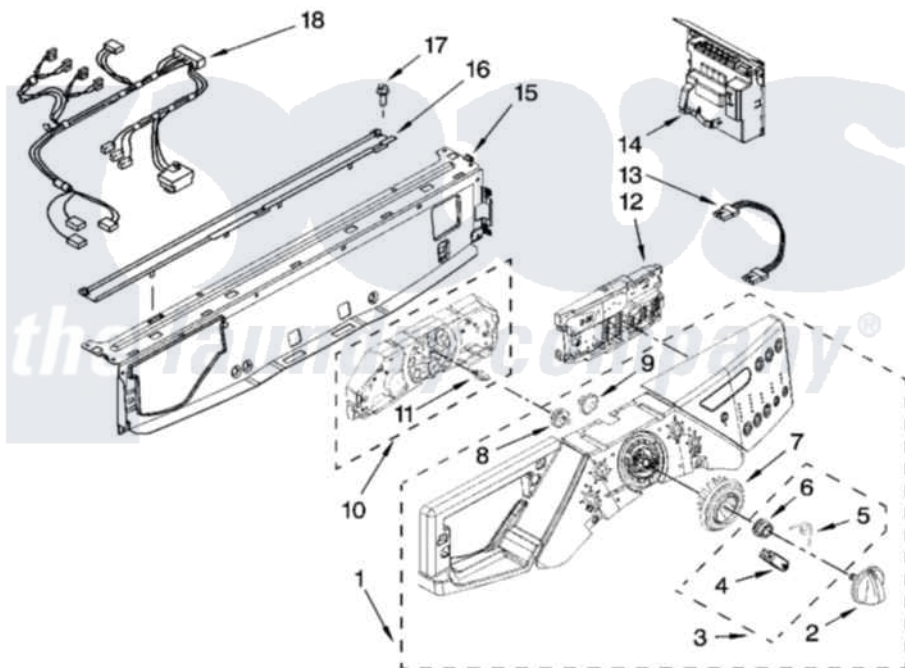

Whirlpool WFW9400SW01 03 - CONTROL PANEL PARTS

CONTROL PANEL PARTS

For Models: WFW9400SW01, WFW9400SB01, WFW9400ST01, WFW9400SZ01, WFW9400SU01
(White/Chrome) (Black/Chrome) (Biscuit/Gold) (White/Blue) (Ultimate Silver)

[Whirlpool Residential Whirlpool WFW9400SW01 Washer Parts](#) Parts Diagram 03 - CONTROL PANEL PARTS

[Click on the part number to view part](#)

Item	Original Part Number	Replaced By	Status	Part Description
1	8183229			Panel, Control
"	8183230			Panel, Control
"	8183231			Panel, Control
"	8183232			Panel, Control
"	8183233			Panel, Control
2	W10131369			Knob, Control
"	W10131370			Knob, Control
"	W10131372			Knob, Control
"	W10131373			Knob, Control
"	W10131371			Knob, Control
3	W10133927			Wheel, Detent Kit
4	W10131661	W10133927		Wheel, Detent Kit
5	W10131377	W10133927		Wheel, Detent Kit
6	W10131378	W10133927		Wheel, Detent Kit
7	W10131376	W10012410		Knob, Light Ring
8	W10131381			Wheel, Encoder

9	W10131382	W10012440	Retainer-Snap
10	W10164402		User Interface, Center
11	8183177		Adapter, Encoder Wheel
12	W10168598	W10319813	Control-Elec
13	W10168511	8183254	Harness, Wiring
14	8183259		Microcomputer, Machine Control
15	8183203	W10059240	Brace, Front Top
16	8183204		Channel, Water
17	8181756	488729	Screw
18	8183266		Harness, Wiring