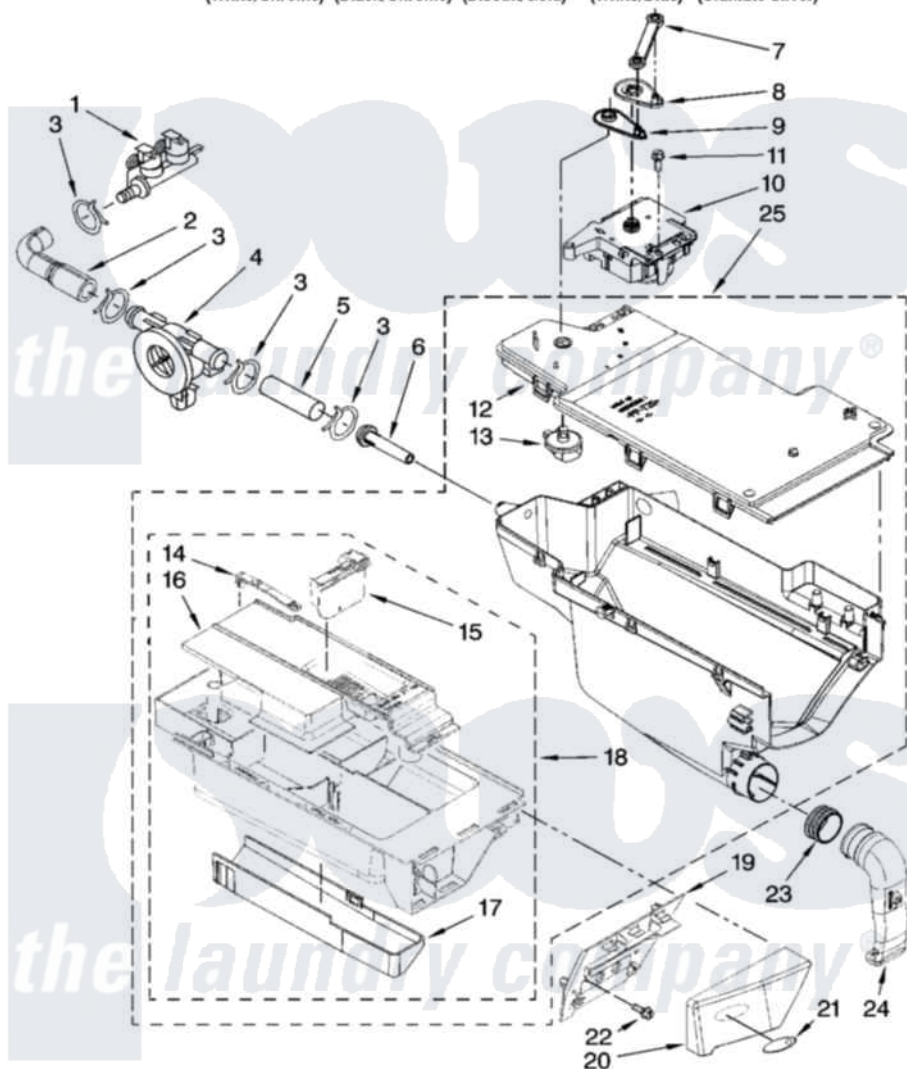

# Whirlpool WFW9400SW01 04 - DISPENSER PARTS

## DISPENSER PARTS

For Models: WFW9400SW01, WFW9400SB01, WFW9400ST01, WFW9400SZ01, WFW9400SU01  
(White/Chrome) (Black/Chrome) (Biscuit/Gold) (White/Blue) (Ultimate Silver)

W10169558

5

Whirlpool [Residential Whirlpool WFW9400SW01 Washer Parts](#) Parts Diagram 04 - DISPENSER PARTS  
Click on the part number to view part

Item	Original Part Number	Replaced By	Status	Part Description
1	<a href="#">8182862</a>			Valve, Inlet
2	<a href="#">8183182</a>			Hose, Flowmeter
3	8181751	<a href="#">489503</a>		Clamp
4	8181696	<a href="#">W10110225</a>		Flowmeter
5	<a href="#">8183180</a>			Hose, Inlet Nozzle
6	<a href="#">8183181</a>			Nozzle, Inlet
7	<a href="#">8183183</a>			Lever, Water Distribution
8	<a href="#">8183184</a>			Cam, Actuator
9	8183185	<a href="#">W10161052</a>		Lever, Water Distribution
10	8183186	<a href="#">W10352973</a>		Actuator
11	<a href="#">8181661</a>			Screw, Actuator
12	<a href="#">W10164400</a>			Plate, Distribution
13	<a href="#">8181712</a>			Nozzle, Distribution
14	<a href="#">8181721</a>			Hook, Drawer
15	<a href="#">W10121596</a>			Separator, With Selection Slider
16	<a href="#">W10121861</a>			Syphon, Bleach/Softener

17	<a href="#">8183179</a>		Cover, Detergent Drawer
18	<a href="#">8183174</a>		Drawer, Detergent
19	<a href="#">W10156617</a>		Bracket, Handle Fixation
20	8183234	<a href="#">280214</a>	Handle
"	8183235	<a href="#">280215</a>	Handle
"	8183236	<a href="#">280216</a>	Handle
"	8183237	<a href="#">280217</a>	Handle
21	<a href="#">8183253</a>		Medallion
22	<a href="#">8182214</a>		Screw
23	<a href="#">8181747</a>		Seal
24	<a href="#">8181718</a>		Tube, Dispenser To Bellow
25	<a href="#">W10169232</a>		Dispenser, Complete