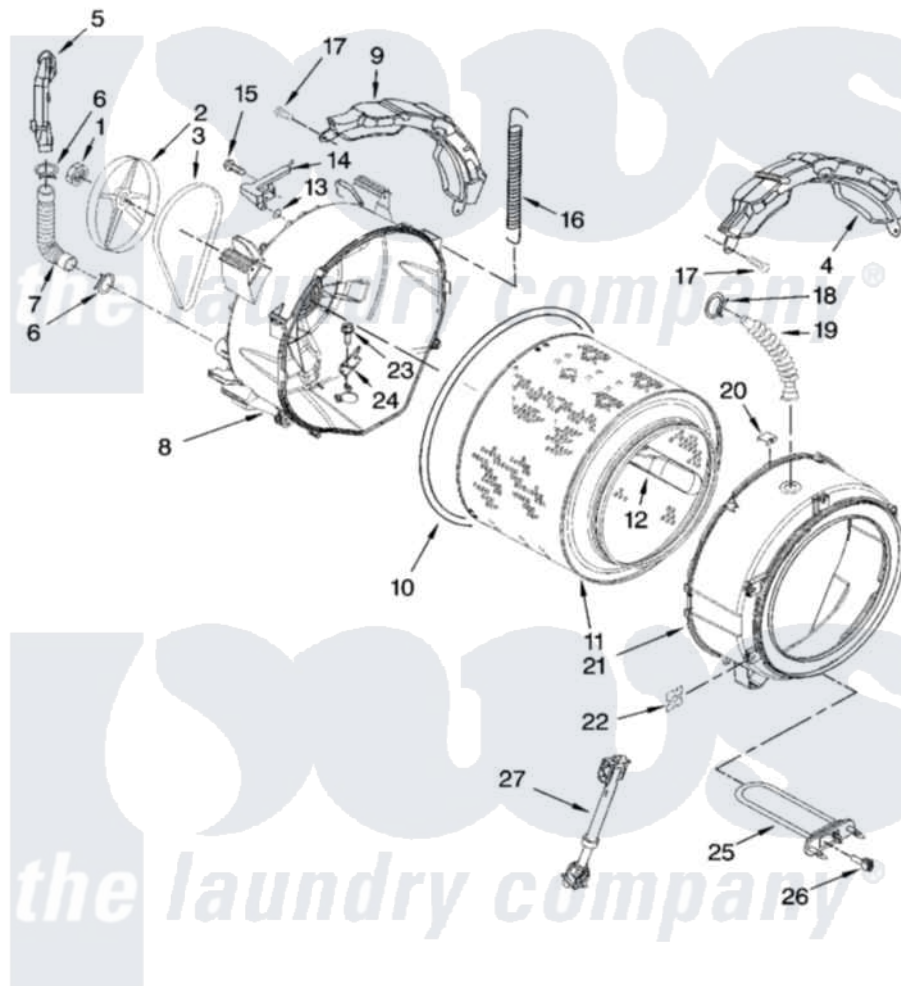

Whirlpool WFW9400SW01 05 - TUB AND BASKET PARTS

TUB AND BASKET PARTS

For Models: WFW9400SW01, WFW9400SB01, WFW9400ST01, WFW9400SZ01, WFW9400SU01
(White/Chrome) (Black/Chrome) (Biscuit/Gold) (White/Blue) (Ultimate Silver)

W10169558

7

Whirlpool Residential Whirlpool WFW9400SW01 Washer Parts Parts Diagram 05 - TUB AND BASKET PARTS
Click on the part number to view part

Item	Original Part Number	Replaced By	Status	Part Description
1	8181672	W10283361		Nut, Pulley
2	8182650			Pulley
3	8183269	W10388414		Belt
4	8181645	W10008880		Counterweight, Front
5	8181744			Pipe, Ventilation
6	8181746	W10208156		Clamp
7	8181743			Hose, Exhaust
8	8181666	W10253866		Tub-Outer
9	8181644			Counterweight, Rear
10	8181673			Gasket, Tub
11	8182247	W10269756		Basket
12	8182233			Baffle, Basket
13	8181748	W10250553		O-Ring, Air Trap
14	8181731			Airtrap
15	8181785			Screw
16	8182814			Spring, Suspension

17	8181647	W10182109	Screw-Kit
18	8181742	3367052	Clamp, Hose
19	8183187	8540015	Hose, Exhaust
20	8181667	8540092	Clamp, Tub
21	8182312	285981	Tub-Outer
22	8182512		Nut, Push-In
23	8182214		Screw
24	8181686	W10250558	Bracket, Heater Support
25	8182666		Element, Heating
26	8181705		Ntc
27	8182812		Shock Absorber