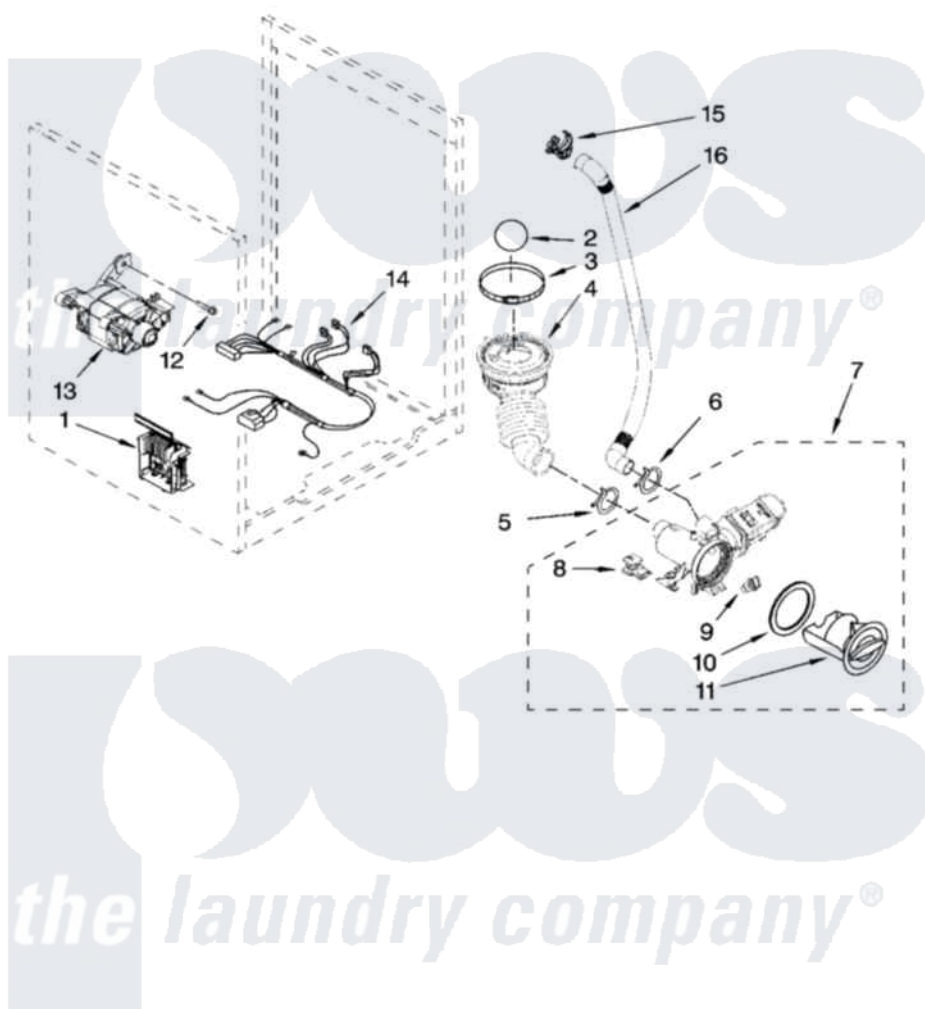

# Whirlpool WFW9400SW01 06 - PUMP AND MOTOR PARTS, OPTIONAL PARTS (NOT INCLUDED)

## PUMP AND MOTOR PARTS

For Models: WFW9400SW01, WFW9400SB01, WFW9400ST01, WFW9400SZ01, WFW9400SU01  
(White/Chrome) (Black/Chrome) (Biscuit/Gold) (White/Blue) (Ultimate Silver)

W10169558

9

Whirlpool [Residential Whirlpool WFW9400SW01 Washer Parts](#) Parts Diagram 06 - PUMP AND MOTOR PARTS, OPTIONAL PARTS (NOT INCLUDED).  
Click on the part number to view part

Item	Original Part Number	Replaced By	Status	Part Description
1	<a href="#">8183196</a>			Motor Control Unit
2	<a href="#">W10121657</a>			Ball
3	8181734	<a href="#">696392</a>		Hose Clamp
4	<a href="#">8181732</a>			Hose, Tub To Pump
5	8181753	<a href="#">285655</a>		Clamp, Hose
6	8181752	<a href="#">3367052</a>		Clamp, Hose
7	8182821	<a href="#">280187</a>		Pump-Water
8	<a href="#">8182820</a>			Grommet, Damper
9	<a href="#">8182816</a>			Grommet, Damper
10	<a href="#">8181736</a>			Seal, Filter Cap
11	<a href="#">8183027</a>			Cap, Filter
12	<a href="#">W10128585</a>			Bolt, Motor
13	<a href="#">8182793</a>			Motor, Drive
14	<a href="#">8183188</a>			Harness, Motor
15	<a href="#">8182209</a>			Retainer, Drain Hose