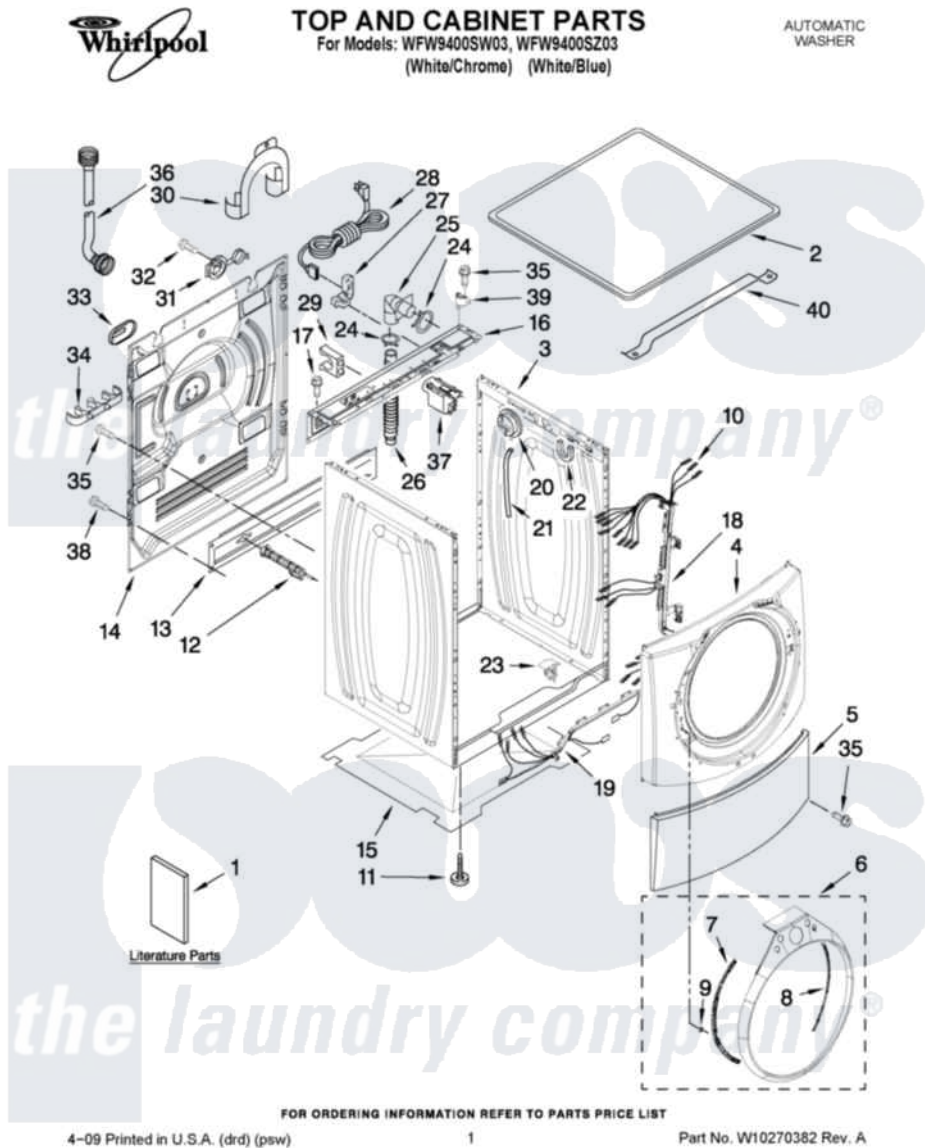

Whirlpool WFW9400SW03 01 - TOP AND CABINET PARTS

Whirlpool Residential Whirlpool WFW9400SW03 Washer Parts Parts Diagram 01 - TOP AND CABINET PARTS
 Click on the part number to view part

Item	Original Part Number	Replaced By	Status	Part Description
1	W10158202		Not Available	Use & Care Guide
"	W10250503		Not Available	Tech Sheet
"	8183017		Not Available	Quick Start Guide
"	W10223674		Not Available	Energy Guide
2	8181799	8181641		Top
3	W10250656			Cabinet
4	8183151	W10015590		Panel
5	8181643			Toe Panel
6	8183223			Trim Ring, Teardrop Assembly
"	8183226			Trim Ring, Teardrop Assembly
7	8183208			Bracket, Trim Fixation
8	8183209			Bracket, Trim Fixation
9	8183210			Clip, Trim
10	8183189			Harness, Wiring
11	8181636			Foot, Leveling
12	8182797	W10289554A		Bolt

"	8182798	W10289554A	Bolt
13	8182661	W10003040	Brace, Transport
14	W10242507		Panel, Rear
15	8181635		Pan, Bottom
16	W10250578		Brace, Rear
17	8181756	488729	Screw
18	W10121609		Channel, Harness
19	W10121610		Channel, Harness
20	W10271610		Switch, Pressure
21	8181739	W10004260	Hose, Pressure Switch
22	8181763		Bracket, Spring
23	W10189678	W10085220	Microswitch
24	8181752	3367052	Clamp, Hose
25	8181738		Connector, Hose Outlet
26	8181737		Hose, Drain
27	8181690	8182635	Strain Relief
28	8183009		Cord, Power
29	8182702		Clip, Outer Hose Holder
30	8181768	W10280024	U-Bend, Drain Hose
31	8182699		Grommet, Cord Support
32	8182201		Screw, 3 X 8 mm
33	8182700	8540268	Cover, Transport
34	8182701		Clip, Outer Hose Holder
35	8181828	488729	Screw
36	8182795	89503	Hose-Inlet
"	8182792	89503	Hose-Inlet
37	8183019	W10326464	Filter, Interference
38	W10157885		Screw, 4.2 X 14
39	W10138249		Spacer, Top
40	8181632		Brace, Top