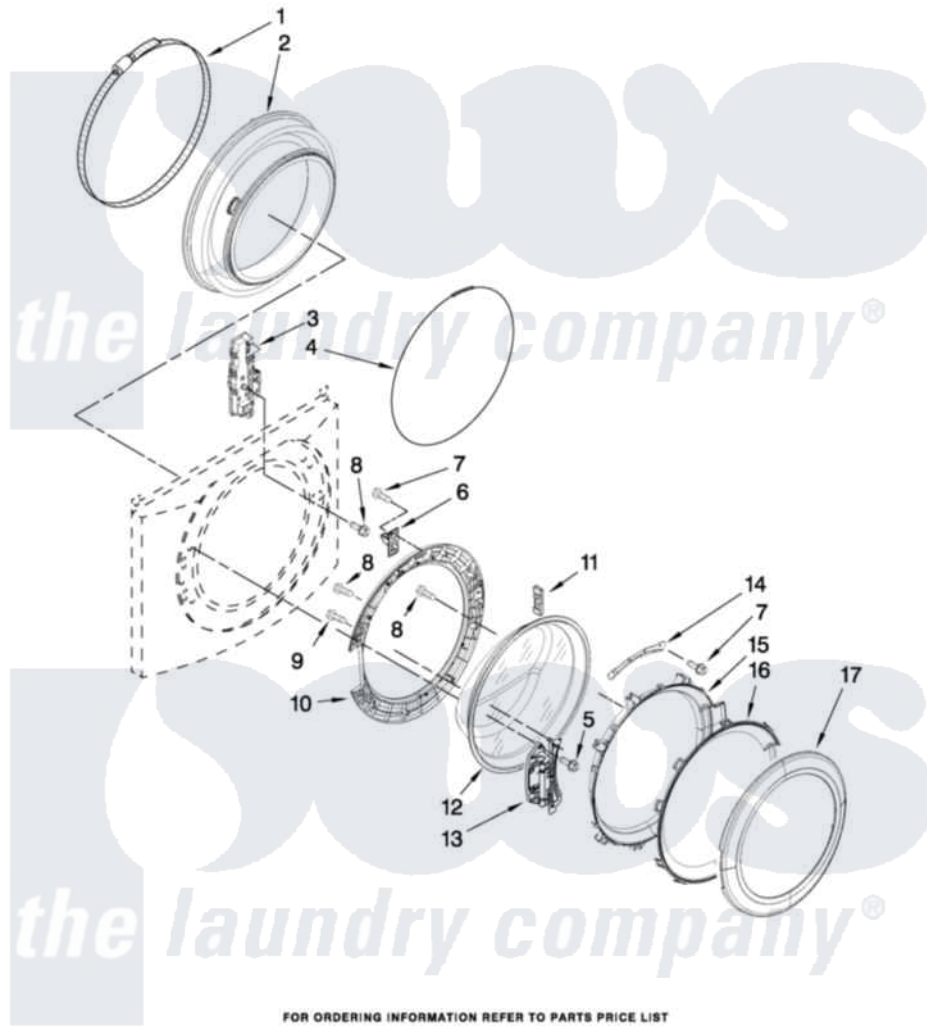

Whirlpool WFW9400SW03 02 - DOOR AND LATCH PARTS

DOOR AND LATCH PARTS

For Models: WFW9400SW03, WFW9400SZ03
(White/Chrome) (White/Blue)

W10270382

FOR ORDERING INFORMATION REFER TO PARTS PRICE LIST

3

Whirlpool [Residential Whirlpool WFW9400SW03 Washer Parts](#) Parts Diagram 02 - DOOR AND LATCH PARTS
Click on the part number to view part

Item	Original Part Number	Replaced By	Status	Part Description
1	8182210			Clamp, Bellow
2	8182119			Bellow
3	8183270			Lock, Door
4	8182211			Clamp, Bellow To Front Panel
5	8181760	8540725		Screw
6	8183198	W10217552		Hook, Door
7	8181758	8182214		Screw
8	8181661			Screw, Actuator
9	8181660			Screw
10	8183195			Frame, Door Back Support
11	8181659	W10128586		Clamp, Glass Support
12	8181655			Glass, Door
13	8183202			Hinge, Door
14	8183199	W10295703		Clamp, Glass
15	8183256			Frame, Door Front Support
16	8183255			Screen, Door