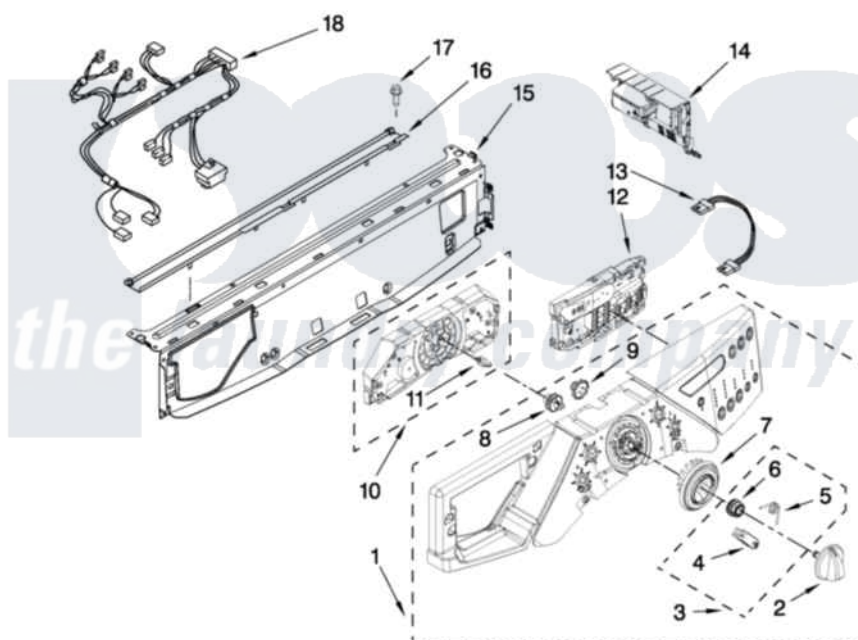

Whirlpool WFW9400SW03 03 - CONTROL PANEL PARTS

CONTROL PANEL PARTS

For Models: WFW9400SW03, WFW9400SZ03
(White/Chrome) (White/Blue)

FOR ORDERING INFORMATION REFER TO PARTS PRICE LIST

4

W10270382

[Whirlpool Residential Whirlpool WFW9400SW03 Washer Parts](#) Parts Diagram 03 - CONTROL PANEL PARTS

[Click on the part number to view part](#)

Item	Original Part Number	Replaced By	Status	Part Description
1	8183229			Panel, Control
"	8183232			Panel, Control
2	W10131369			Knob, Control
"	W10131373			Knob, Control
3	W10133927			Wheel, Detent Kit
4	W10131661	W10133927		Wheel, Detent Kit
5	W10131377	W10133927		Wheel, Detent Kit
6	W10131378	W10133927		Wheel, Detent Kit
7	W10131376	W10012410		Knob, Light Ring
8	W10131381			Wheel, Encoder
9	W10131382	W10012440		Retainer-Snap
10	W10164402			User Interface, Center
11	8183177			Adapter, Encoder Wheel
12	W10191964	W10319813		Control-Elec
13	W10168511	8183254		Harness, Wiring
14	W10271606			Microcomputer, Machine Control

15	8183203	W10059240	Brace, Front Top
16	8183204		Channel, Water
17	8181756	488729	Screw
18	W10271603		Harness, Wiring