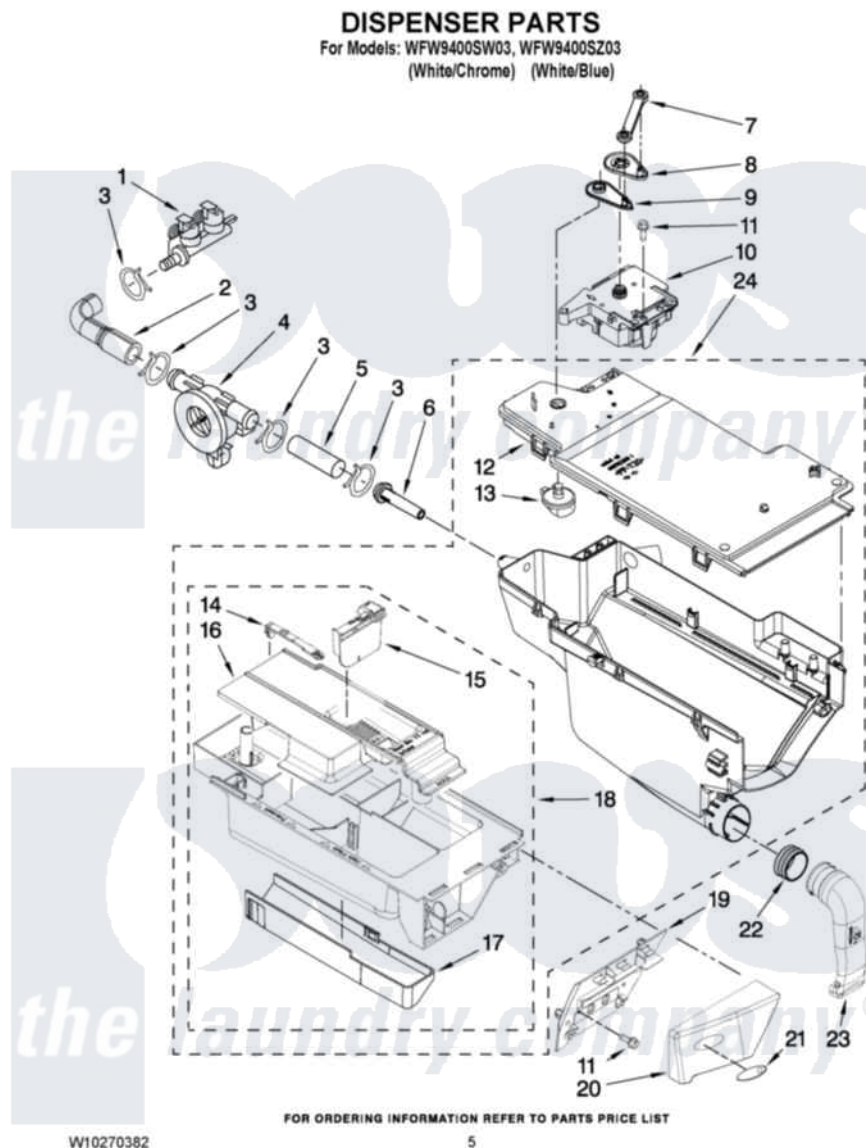

Whirlpool WFW9400SW03 04 - DISPENSER PARTS

Whirlpool [Residential Whirlpool WFW9400SW03 Washer Parts](#) Parts Diagram 04 - DISPENSER PARTS
Click on the part number to view part

Item	Original Part Number	Replaced By	Status	Part Description
1	8182862			Valve, Inlet
2	8183182			Hose, Flowmeter
3	8181751	489503		Clamp
4	8181696	W10110225		Flowmeter
5	8183180			Hose, Inlet Nozzle
6	8183181			Nozzle, Inlet
7	8183183			Lever, Water Distribution
8	8183184			Cam, Actuator
9	W10161052			Lever, Water Distribution
10	8183186	W10352973		Actuator
11	8181661			Screw, Actuator
12	W10164400			Plate, Distribution
13	8181712			Nozzle, Distribution
14	8181721			Hook, Drawer
15	W10121596			Separator, With Selection Slider
16	W10121861			Syphon, Bleach/Softener

17	8183179		Cover, Detergent Drawer
18	8183174		Drawer, Detergent
19	W10156617		Bracket, Handle Fixation
20	8183234	280214	Handle
21	8183253		Medallion
22	8181747		Seal
23	8181718		Tube, Dispenser To Bellow
24	W10169232		Dispenser, Complete