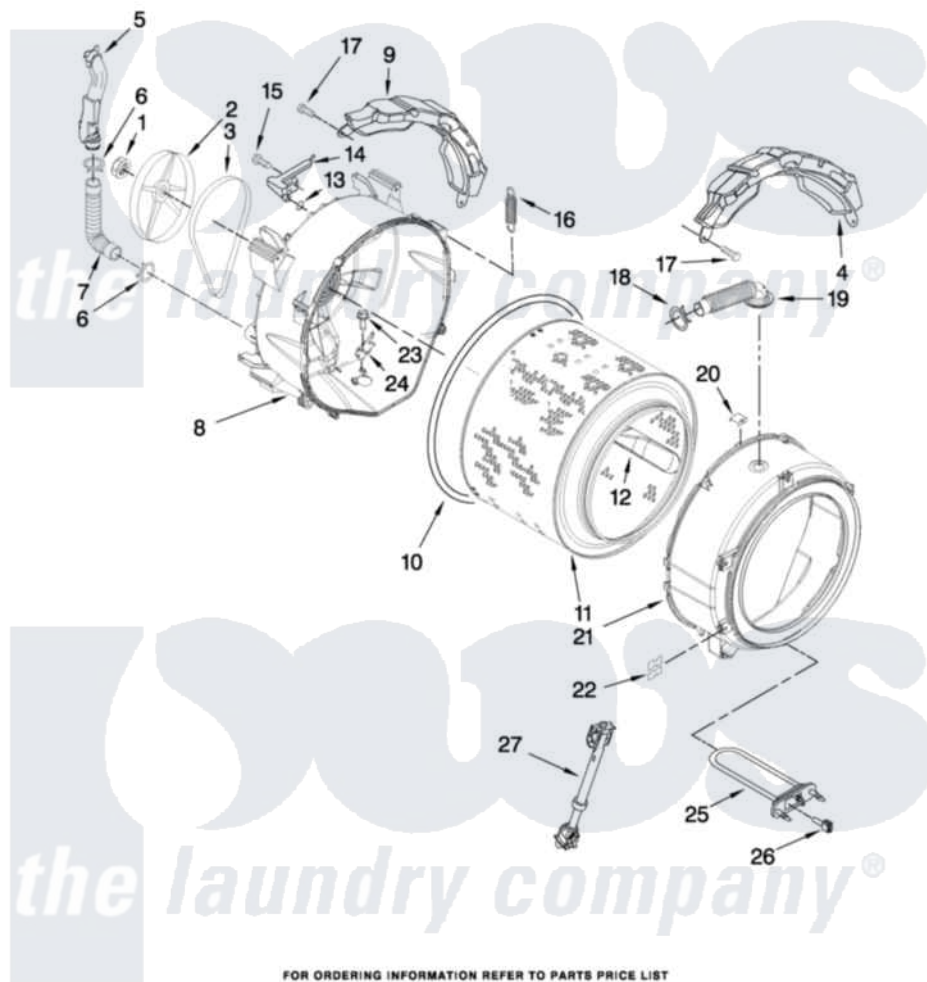

Whirlpool WFW9400SW03 05 - TUB AND BASKET PARTS

TUB AND BASKET PARTS

For Models: WFW9400SW03, WFW9400SZ03
(White/Chrome) (White/Blue)

W10270382

FOR ORDERING INFORMATION REFER TO PARTS PRICE LIST

7

Whirlpool Residential Whirlpool WFW9400SW03 Washer Parts Parts Diagram 05 - TUB AND BASKET PARTS

[Click on the part number to view part](#)

Item	Original Part Number	Replaced By	Status	Part Description
1	8181672	W10283361		Nut, Pulley
2	8182650			Pulley
3	8181670	W10388414		Belt
4	8181645	W10008880		Counterweight, Front
5	W10253670			Pipe, Ventilation
6	W10208156			Clamp
7	8181743			Hose, Exhaust
8	W10253856	W10253866		Tub-Outer
9	8181644			Counterweight, Rear
10	8181673			Gasket, Tub
11	W10250648	W10269756		Basket
12	W10250572			Baffle, Tub
13	W10250553			O-Ring, Air Trap
14	8181731			Airtrap
15	8181785			Screw
16	8182814			Spring, Suspension

17	8181647	W10182109	Screw-Kit
18	8181742	3367052	Clamp, Hose
19	8183187	8540015	Hose, Exhaust
20	8181667	8540092	Clamp, Tub
21	8182312	285981	Tub-Outer
22	8182512		Nut, Push-In
23	8182214		Screw
24	W10250558		Bracket, Heater Support
25	8182666		Element, Heating
26	8181705		Ntc
27	8182812		Shock Absorber