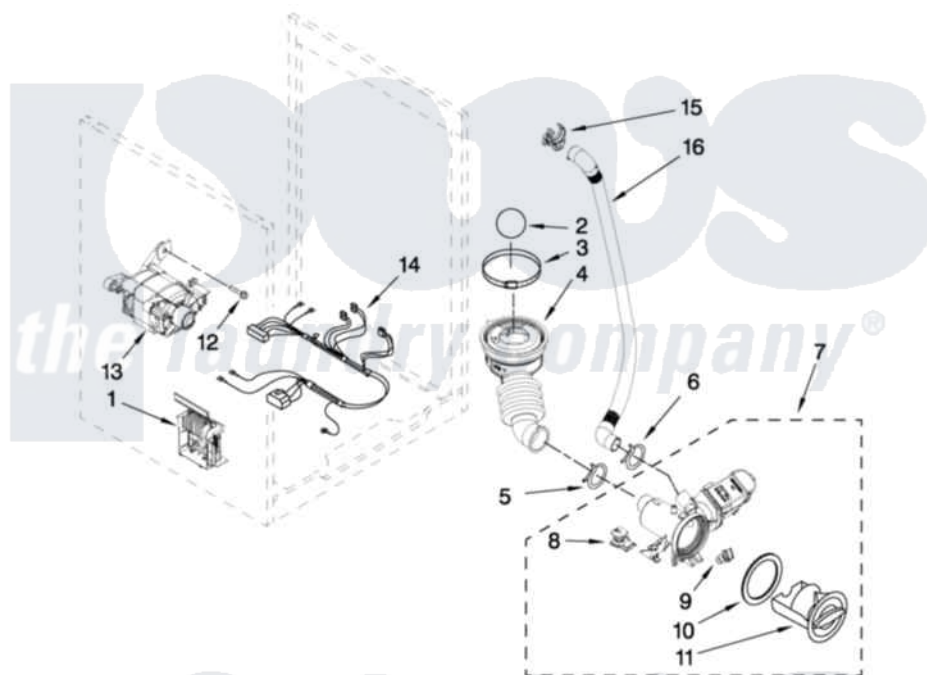

# Whirlpool WFW9400SW03 06 - PUMP AND MOTOR PARTS

## PUMP AND MOTOR PARTS

For Models: WFW9400SW03, WFW9400SZ03

(White/Chrome) (White/Blue)

FOR ORDERING INFORMATION REFER TO PARTS PRICE LIST

W10270382

9

### Whirlpool Residential Whirlpool WFW9400SW03 Washer Parts Parts Diagram 06 - PUMP AND MOTOR PARTS

Click on the part number to view part

Item	Original Part Number	Replaced By	Status	Part Description
1	<a href="#">8183196</a>			Motor Control Unit
2	<a href="#">W10121657</a>			Ball
3	8181734	<a href="#">696392</a>		Hose Clamp
4	<a href="#">8181732</a>			Hose, Tub To Pump
5	8181753	<a href="#">285655</a>		Clamp, Hose
6	8181752	<a href="#">3367052</a>		Clamp, Hose
7	8182821	<a href="#">280187</a>		Pump-Water
8	<a href="#">8182820</a>			Grommet, Damper
9	<a href="#">8182816</a>			Grommet, Damper
10	<a href="#">8181736</a>			Seal, Filter Cap
11	<a href="#">8183027</a>			Cap, Filter
12	<a href="#">W10128585</a>			Bolt, Motor
13	<a href="#">8182793</a>			Motor, Drive
14	<a href="#">W10189680</a>			Harness, Motor
15	<a href="#">8182209</a>			Retainer, Drain Hose
16	8181740	<a href="#">W10003250</a>		Hose, Drain-Inner